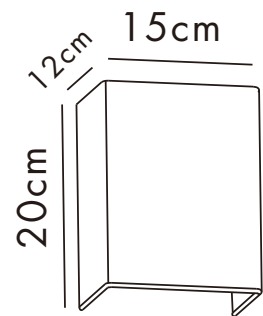

INSTRUCTION MANUAL

Drum WL

Drum WL Straight

Drum WL Round

Vete WL/Simple Drum WL

Vete WL

Simple Drum WL