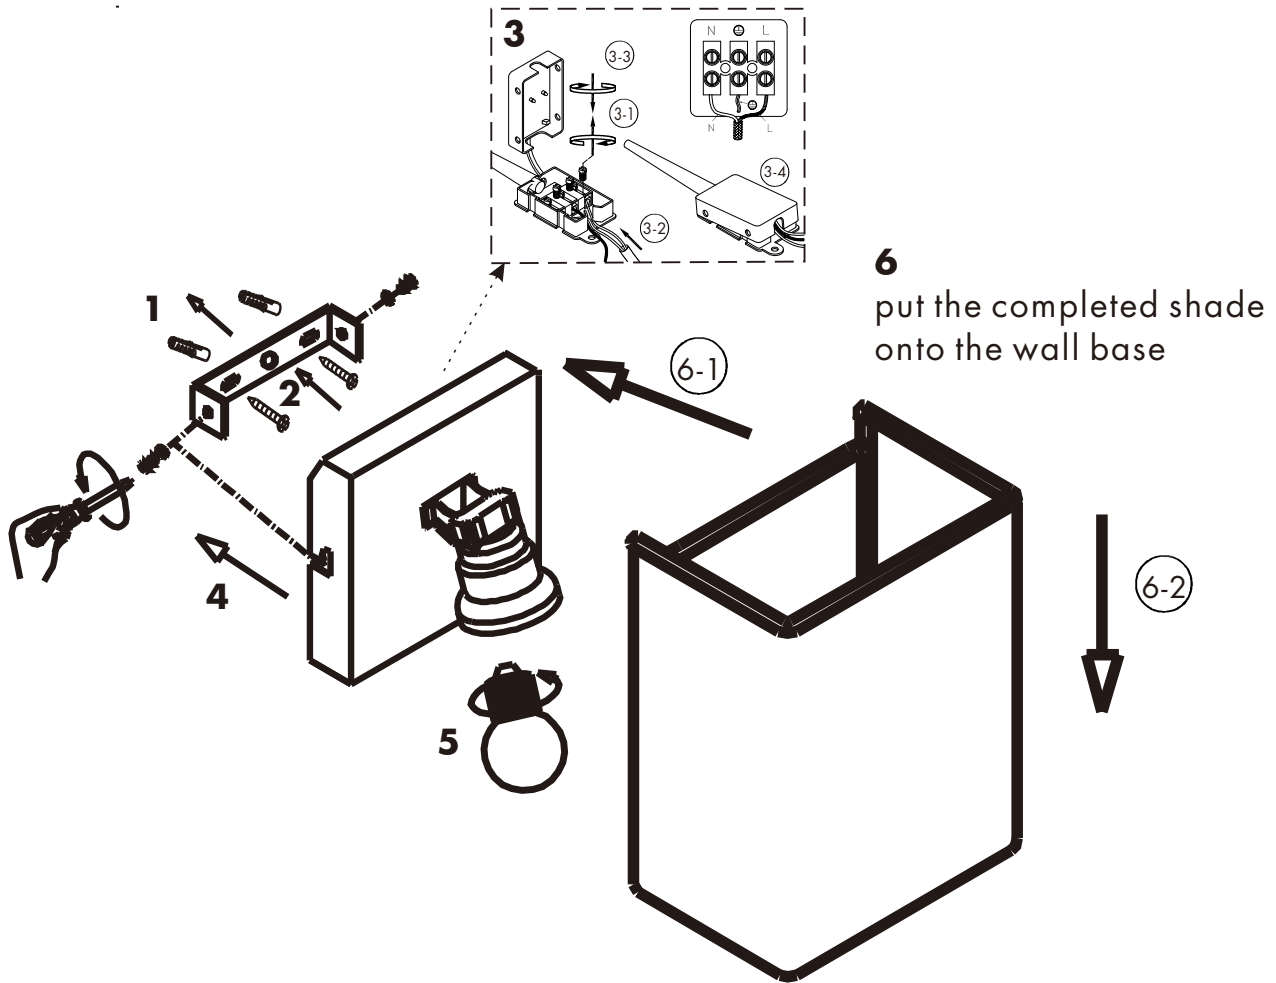

INSTRUCTION MANUAL

Vete WL Jute/Simple Drum WL Jute

Overall sizes:

Vete WL	Simple Drum WL
<p>17.5cm 11.5cm 15cm</p>	<p>9cm 20cm 13cm</p>