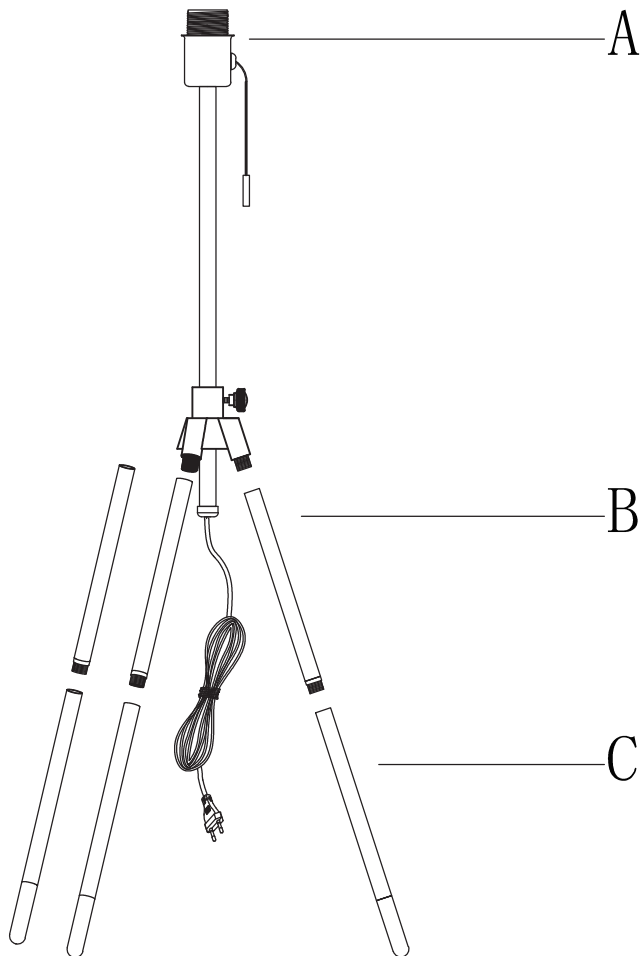

## Scopo FL Brass Black with Cream Shade 93704

### Overall Sizes: