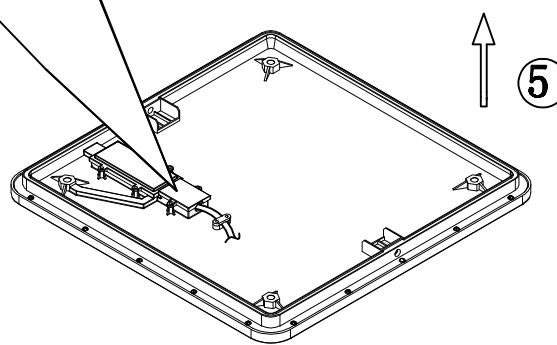

INSTRUCTION MANUAL

Steve CL 22,5 Black Square 102744

Ceiling lamp
incl. LED QL7001059
1300lm Module
600lm Lamp
10W LED Module
12W Lamp
220-240V~50Hz
2700K
CRI > 80
30000 h
15000 ON/OFF

Overall Sizes:

102744