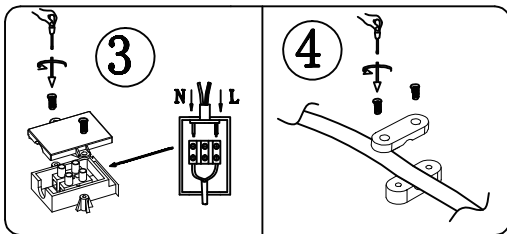

INSTRUCTION MANUAL

Steve CL 22,5 Black Square 102744

Ceiling lamp
incl. LED QL7001059
1300lm Module
600lm Lamp
10W LED Module
12W Lamp
220-240V~50Hz
2700K
CRI > 80
30000 h
15000 ON/OFF

Overall Sizes:

102744