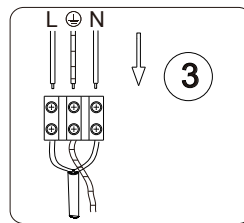

INSTRUCTION MANUAL

Climo Star CL White 103504

Ceiling Fan lamp
incl. LED QL7001051
6x650lm Module
1600lm Lamp
6x6.6W LED Module
40W Lamp
220-240V~50Hz
3000-6500-4000K
CRI > 80
30000 h
15000 ON/OFF

Overall Sizes: