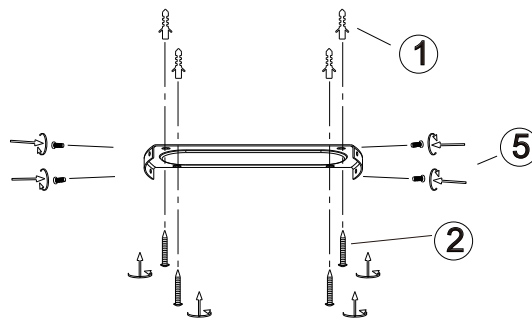

INSTRUCTION MANUAL

Climo Star CL White 103504

Ceiling Fan lamp
incl. LED QL7001051
6x650lm Module
1600lm Lamp
6x6.6W LED Module
40W Lamp
220-240V~50Hz
3000-6500-4000K
CRI > 80
30000 h
15000 ON/OFF

Overall Sizes: