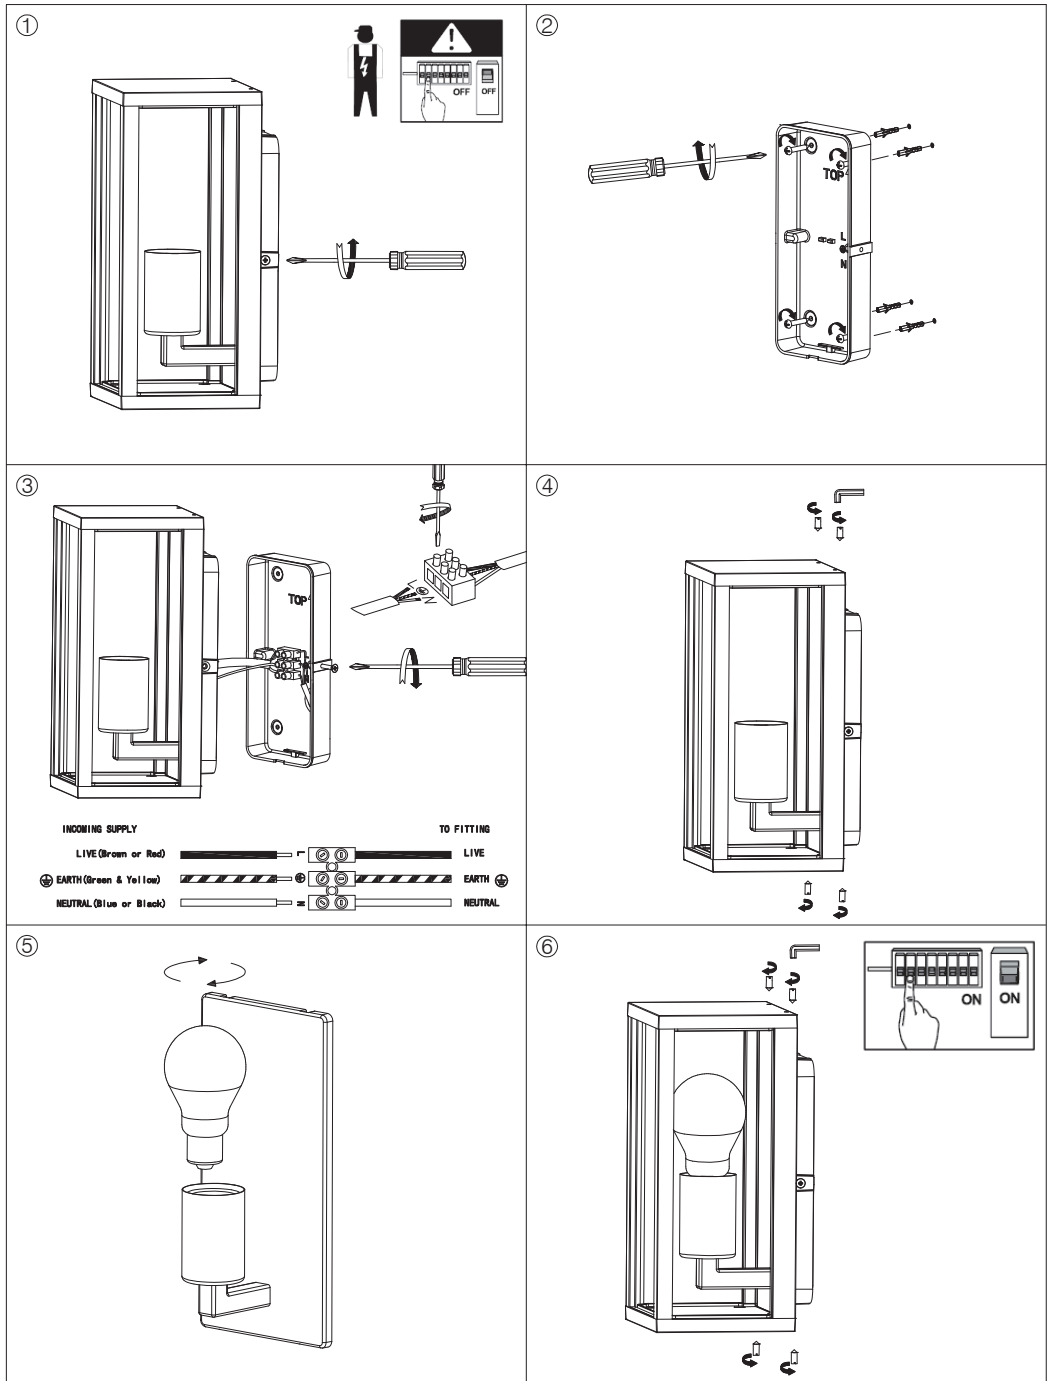

INSTRUCTION MANUAL

Charlois WL 26 Black Smoke
106835

Dijon WL Black Smoke
106838

Reims WL Black Smoke
106841

Overall Size: