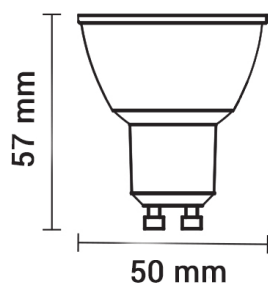

LED Spot GU10 38°

Puissance

7W

Couleur lumière

Neutral
White
(NW)

CE

RoHS

Spécifications techniques

Numéro de catalogue	SP1939
Beam angle	38°
Brand	Optonica
Catalogue number	SP1939
Color Code	845

Color Designation	Neutral White (NW)
Correlated Color Temperature	4500K
Dimmable	No
EAN Code	3800156619364
Energy Consumption	7 kWh/1000h
Energy Efficiency Label	A++
Flux	560 lm
FLUX per watt	80lm/W
Input voltage	AC175-265V
Instant On	0.2s
IP	20
Items per box	100
Items per pack	1
Life span	25 000 Hours
Lumen maintenance at end of service life	70%
Material	Plastic+Aluminium
Mercury Free	Yes
On/Off Cycles	100 000x
Operating Frequency	50-60Hz
Power	7W
Power Factor	0.5
Power LED	7W
Ra ≥	80
Size of Box	530x275x145 mm
Size of package	60x50x50 mm
Size of product	57x50 mm
Socket	GU10
Temperature	-30°C / +50°C
Warranty	2 Years
Wattage Equivalent	56W

Weight of Product

55 gr.