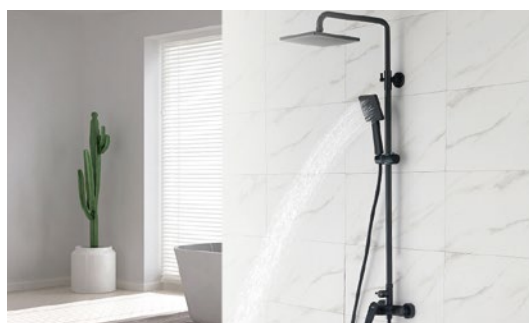

04 SHOWER SET

PAGE 28-30

KITCHEN FAUCET

FK
AI
UT
CC
EH
TEN

LZM0501

LBG0511

 **Pull-Out Design**

 **Zero(Lead+Nickel Free)**