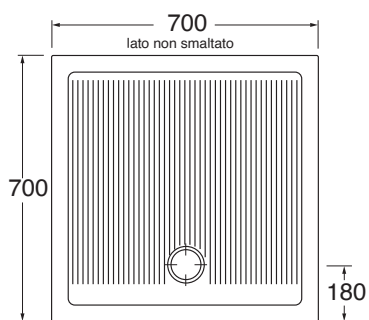

PFPD07007065

piatti doccia/shower tray

codice
code

Piatto doccia Ferdy 70 X 70.
Ferdy cm 70 X 70 shower tray.

biancolucido/shiny white

PFPD07007065BI

cm 70x70xh6,5

scatole/box 1 - plt 19

kg 25

scala/scale 1:20 dimensioni/dimensions in mm

Complementi/complements:

Codice
code

Piletta doccia cromo 1" 1/4 di diametro (ø 90)
con tappo in ABS e completa di curva terminale.
1" 1/4 (ø 90) diameter waste system for shower tray
provided with ABS top and terminal bend.

SIF/FR

TECHNICAL SHEET n°: 01	DESIGNER: OFFICINA AZZURRA	CODE: PFPD07007065	Azzurra sanitari in ceramica S.p.a. via Civita Castellana snc 01030 Castel S.Elia (VT) - ITALY Tel.+39.0761 518155 Fax.+39.0761 514560	
SHEET FORMAT: A4	ISO	REVISION: 02	SCALE: 1:20	DATE: 12/10/2020
REGULATIONS: CE EN 14527 / EN33 / Dop-14527 *				
All the measurements respect the tolerances provided by the "AZZURRA QUALITY GUIDELINES".				