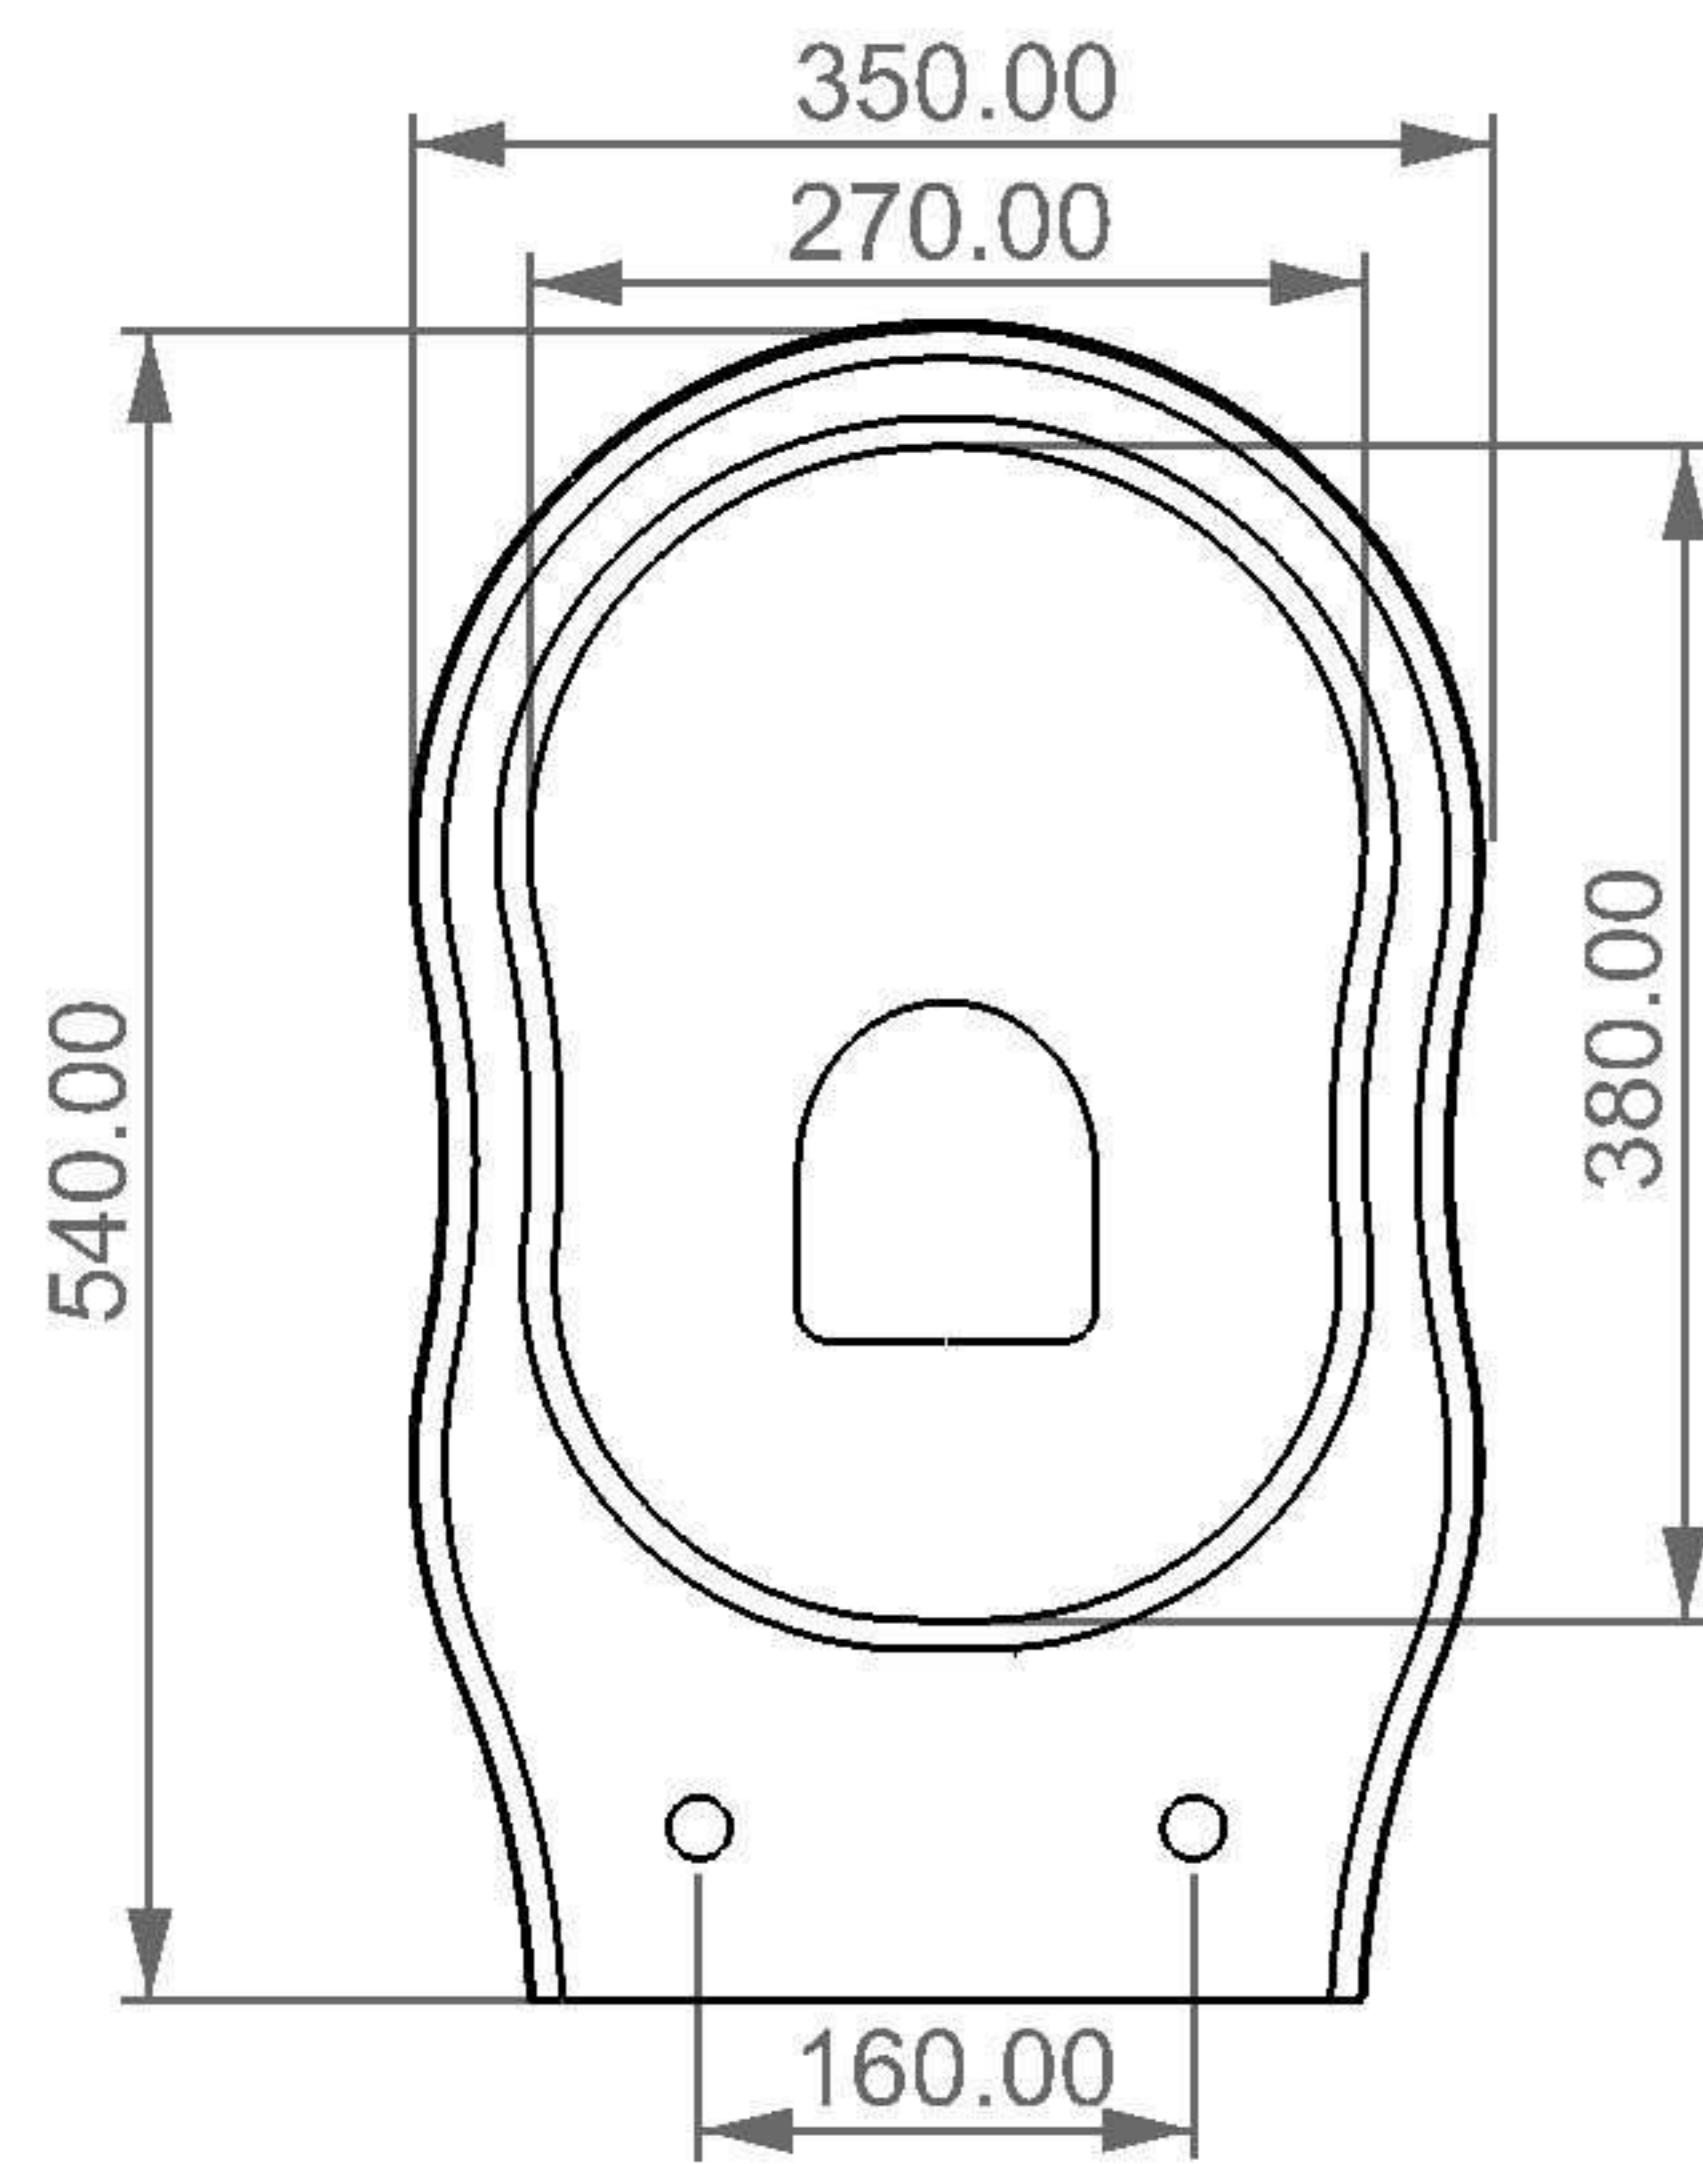

GSG
CERAMIC DESIGN

wc terra TIME
wc back to wall TIME

FRONT

LEFT

TOP

REAR

SECTION

Designation wc terra TIME wc back to wall TIME	
Scale 1:10	This drawing including the respective data may neither be duplicated nor modified nor altered without the consent of GSG Ceramic Design. The use of the data/technical drawings take place at users own risk and under exclusion of any liability of GSG Ceramic Design. The dimensions are not binding; products are subject to changes. Measurement shown may be subjected to small variations or are indicative.
cod. TIWC01	

GSG
CERAMIC DESIGN

bidet terra TIME
bidet back to wall TIME

FRONT

LEFT

TOP

REAR

SECTION

Designation	
bidet terra TIME bidet back to wall TIME	
Scale	This drawing including the respective data may neither be duplicated nor modified nor altered without the consent of GSG Ceramic Design. The use of the data/technical drawings take place at users own risk and under exclusion of any liability of GSG Ceramic Design. The dimensions are not binding; products are subject to changes. Measurement shown may be subjected to small variations or are indicative.
1:10	
cod. TIBI01	