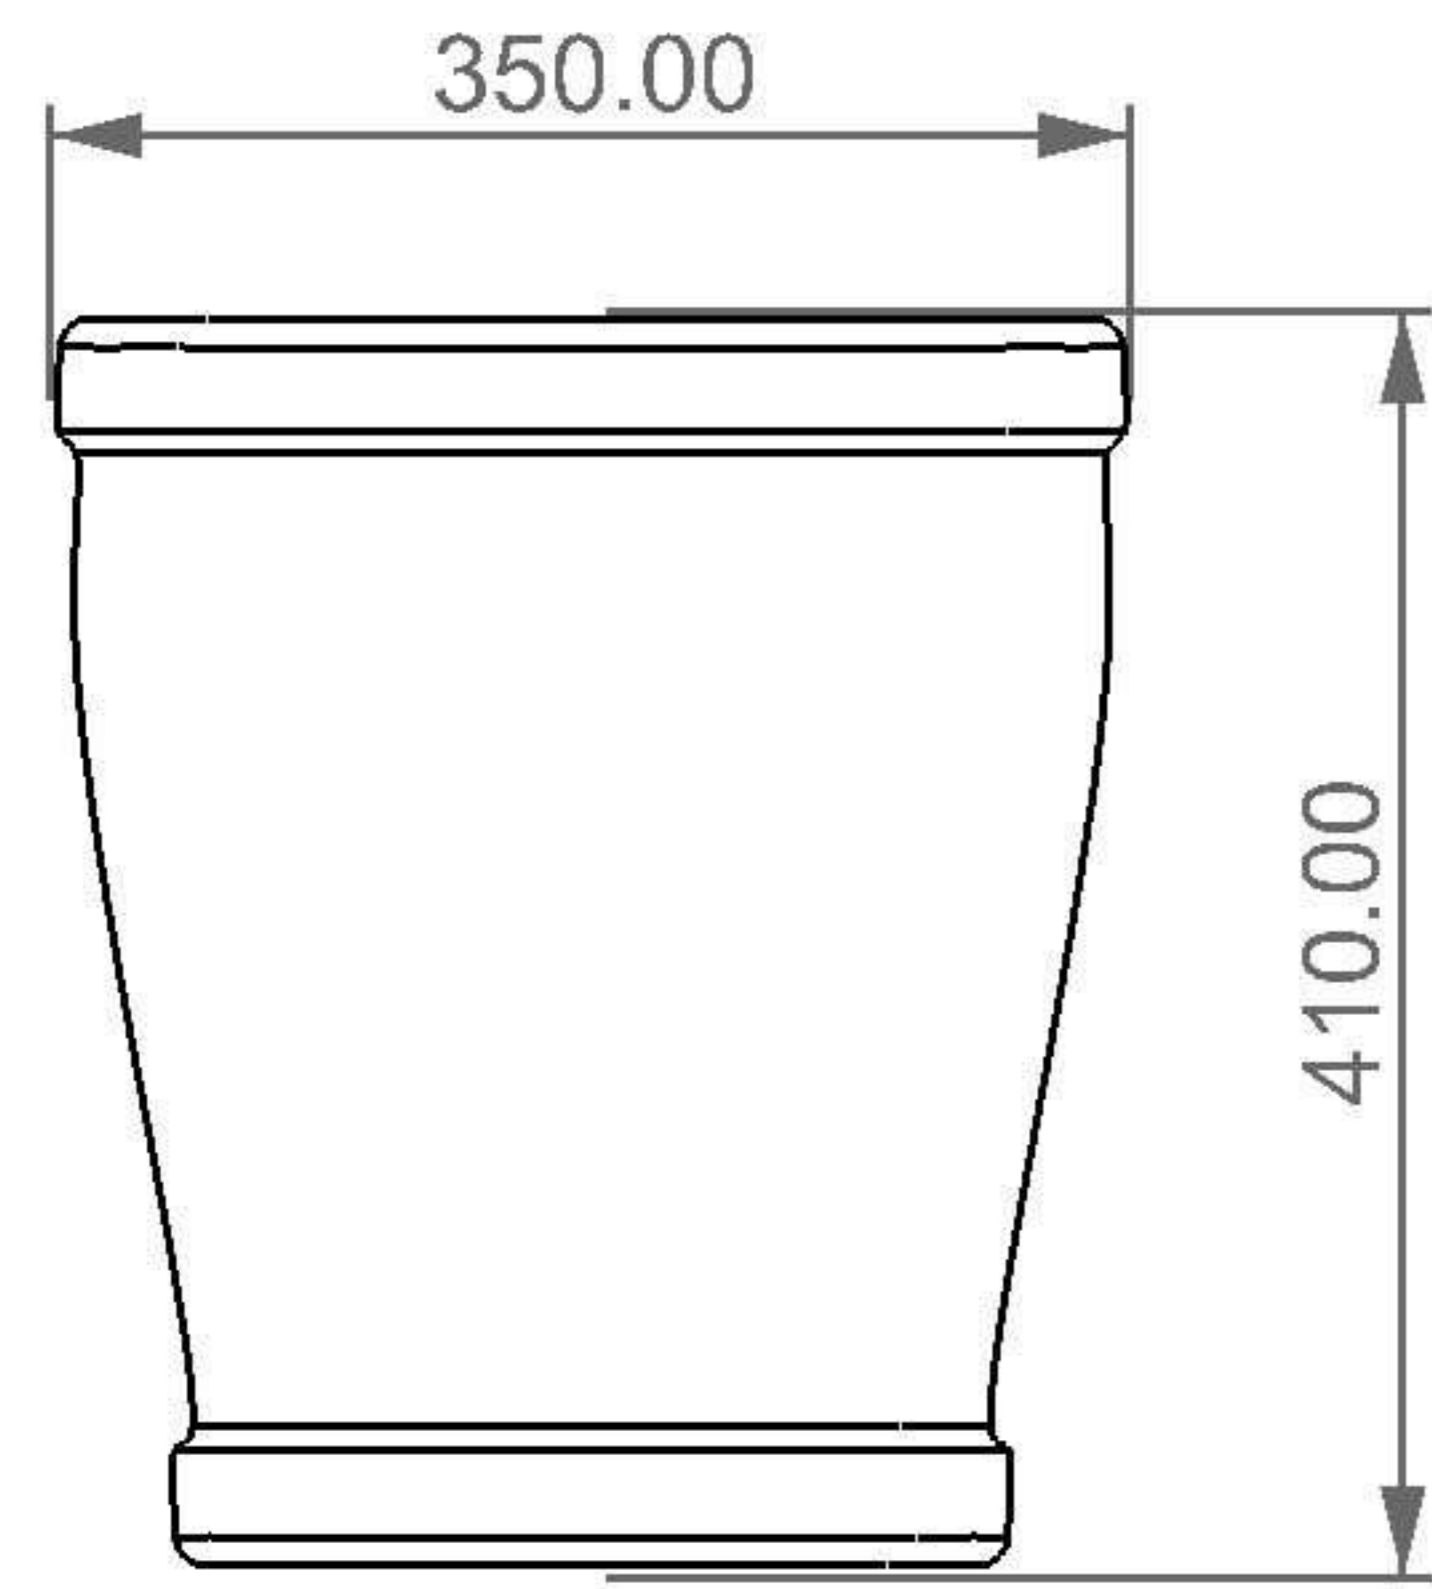

GSG
CERAMIC DESIGN

wc terra TIME
wc back to wall TIME

FRONT

LEFT

TOP

REAR

SECTION

Designation wc terra TIME wc back to wall TIME	
Scale 1:10	This drawing including the respective data may neither be duplicated nor modified nor altered without the consent of GSG Ceramic Design. The use of the data/technical drawings take place at users own risk and under exclusion of any liability of GSG Ceramic Design. The dimensions are not binding; products are subject to changes. Measurement shown may be subjected to small variations or are indicative.
cod. TIWC01	

GSG
CERAMIC DESIGN

bidet terra TIME
bidet back to wall TIME

FRONT

LEFT

TOP

REAR

SECTION

Designation	
bidet terra TIME bidet back to wall TIME	
Scale	This drawing including the respective data may neither be duplicated nor modified nor altered without the consent of GSG Ceramic Design. The use of the data/technical drawings take place at users own risk and under exclusion of any liability of GSG Ceramic Design. The dimensions are not binding; products are subject to changes. Measurement shown may be subjected to small variations or are indicative.
1:10	
cod. TIBI01	