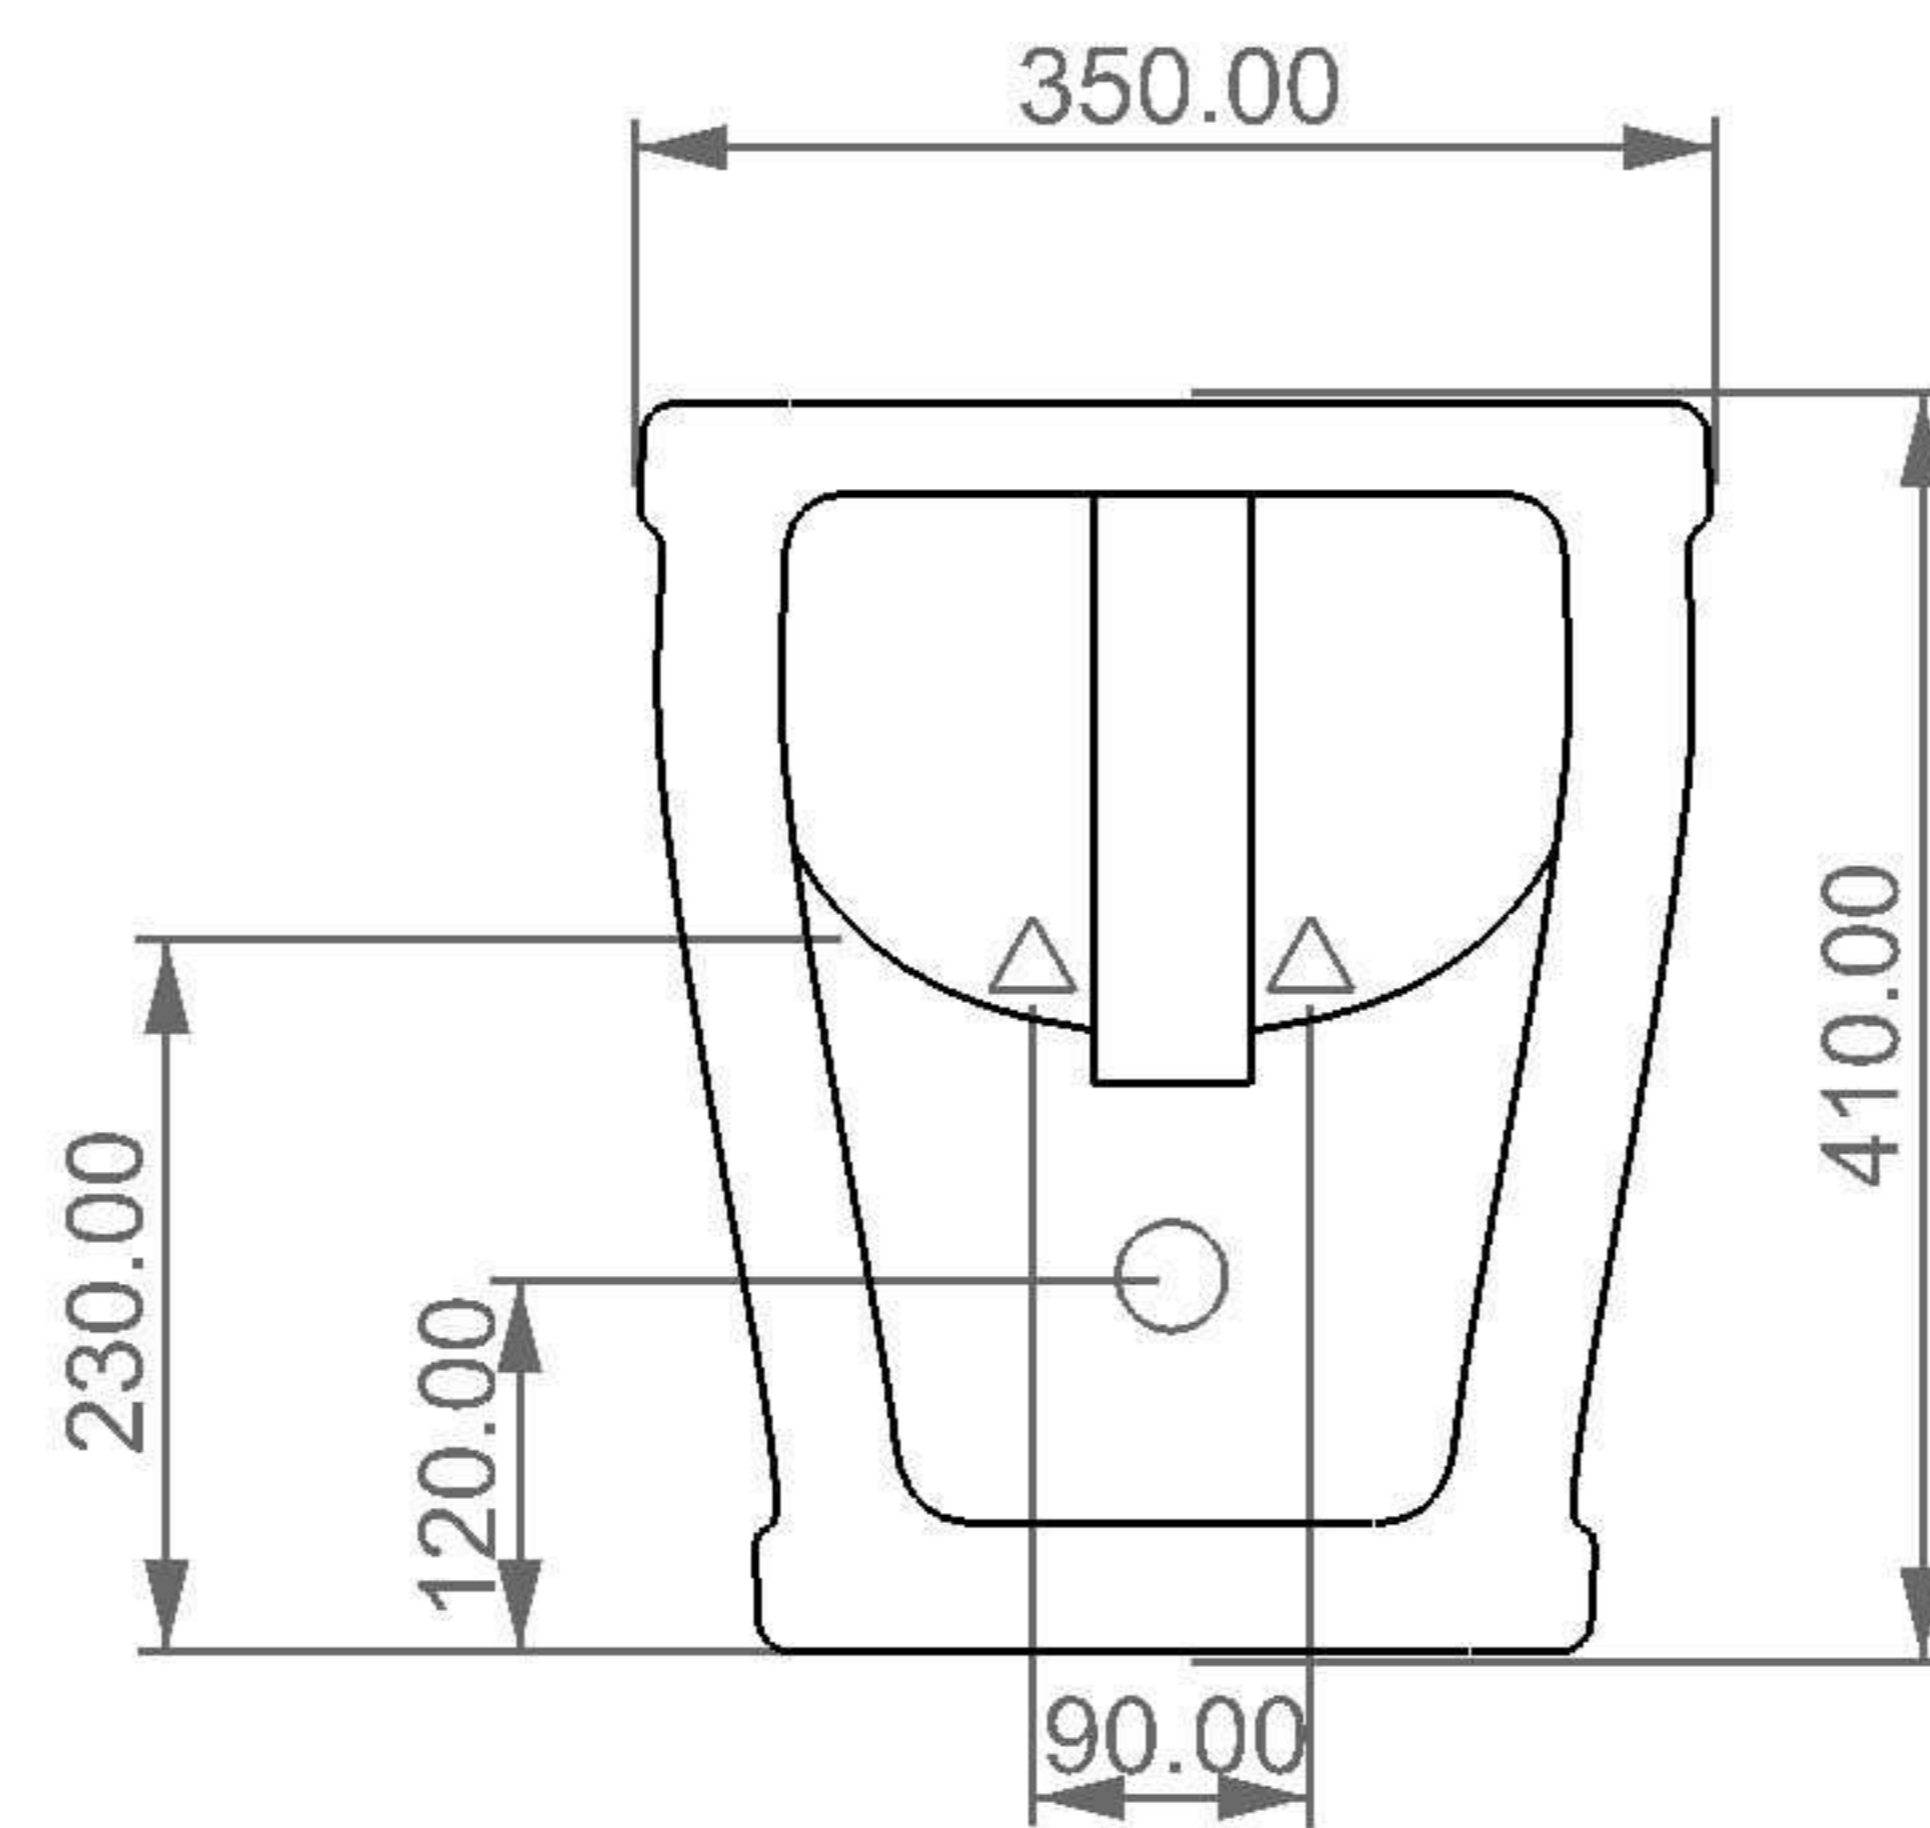

GSG
CERAMIC DESIGN

wc terra TIME
wc back to wall TIME

FRONT

LEFT

TOP

REAR

SECTION

Designation wc terra TIME wc back to wall TIME	
Scale 1:10	This drawing including the respective data may neither be duplicated nor modified nor altered without the consent of GSG Ceramic Design. The use of the data/technical drawings take place at users own risk and under exclusion of any liability of GSG Ceramic Design. The dimensions are not binding; products are subject to changes. Measurement shown may be subjected to small variations or are indicative.
cod. TIWC01	

GSG
CERAMIC DESIGN

bidet terra TIME
bidet back to wall TIME

FRONT

LEFT

TOP

REAR

SECTION

Designation	
bidet terra TIME bidet back to wall TIME	
Scale	This drawing including the respective data may neither be duplicated nor modified nor altered without the consent of GSG Ceramic Design. The use of the data/technical drawings take place at users own risk and under exclusion of any liability of GSG Ceramic Design. The dimensions are not binding; products are subject to changes. Measurement shown may be subjected to small variations or are indicative.
1:10	
cod. TIBI01	