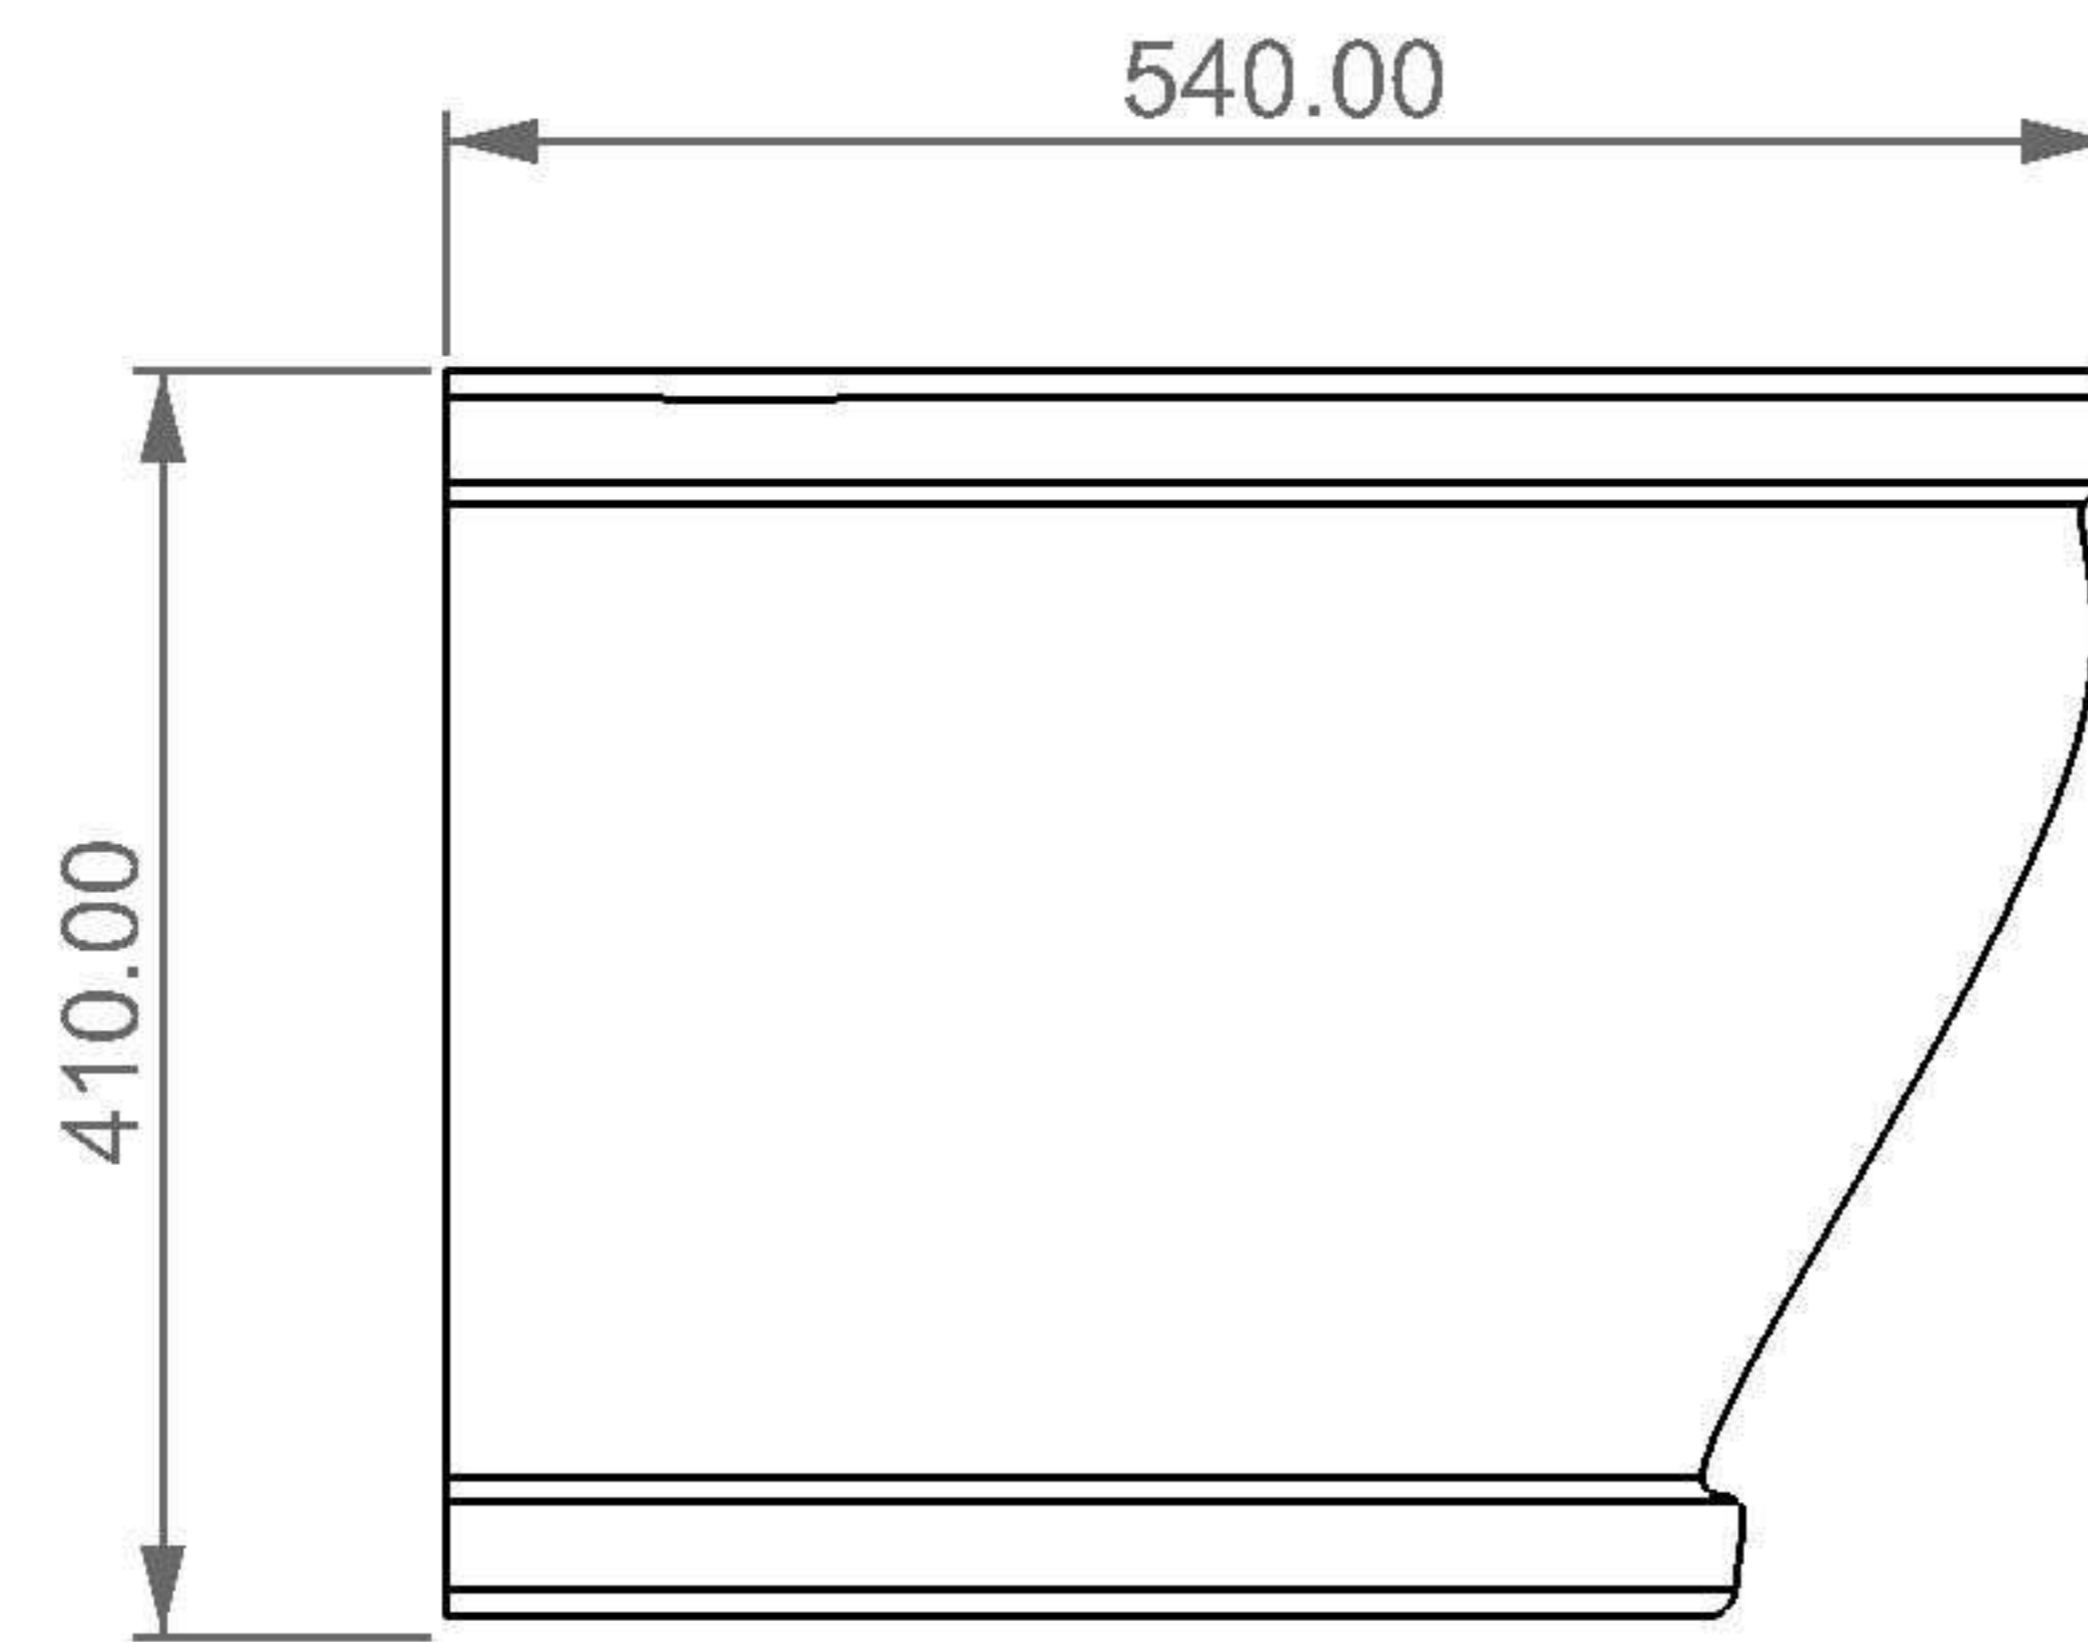

GSG
CERAMIC DESIGN

wc terra TIME
wc back to wall TIME

FRONT

LEFT

TOP

REAR

SECTION

Designation wc terra TIME wc back to wall TIME	
Scale 1:10	This drawing including the respective data may neither be duplicated nor modified nor altered without the consent of GSG Ceramic Design. The use of the data/technical drawings take place at users own risk and under exclusion of any liability of GSG Ceramic Design. The dimensions are not binding; products are subject to changes. Measurement shown may be subjected to small variations or are indicative.
cod. TIWC01	

GSG
CERAMIC DESIGN

bidet terra TIME
bidet back to wall TIME

FRONT

LEFT

TOP

REAR

SECTION

Designation	
bidet terra TIME bidet back to wall TIME	
Scale	This drawing including the respective data may neither be duplicated nor modified nor altered without the consent of GSG Ceramic Design. The use of the data/technical drawings take place at users own risk and under exclusion of any liability of GSG Ceramic Design. The dimensions are not binding; products are subject to changes. Measurement shown may be subjected to small variations or are indicative.
1:10	
cod. TIBI01	