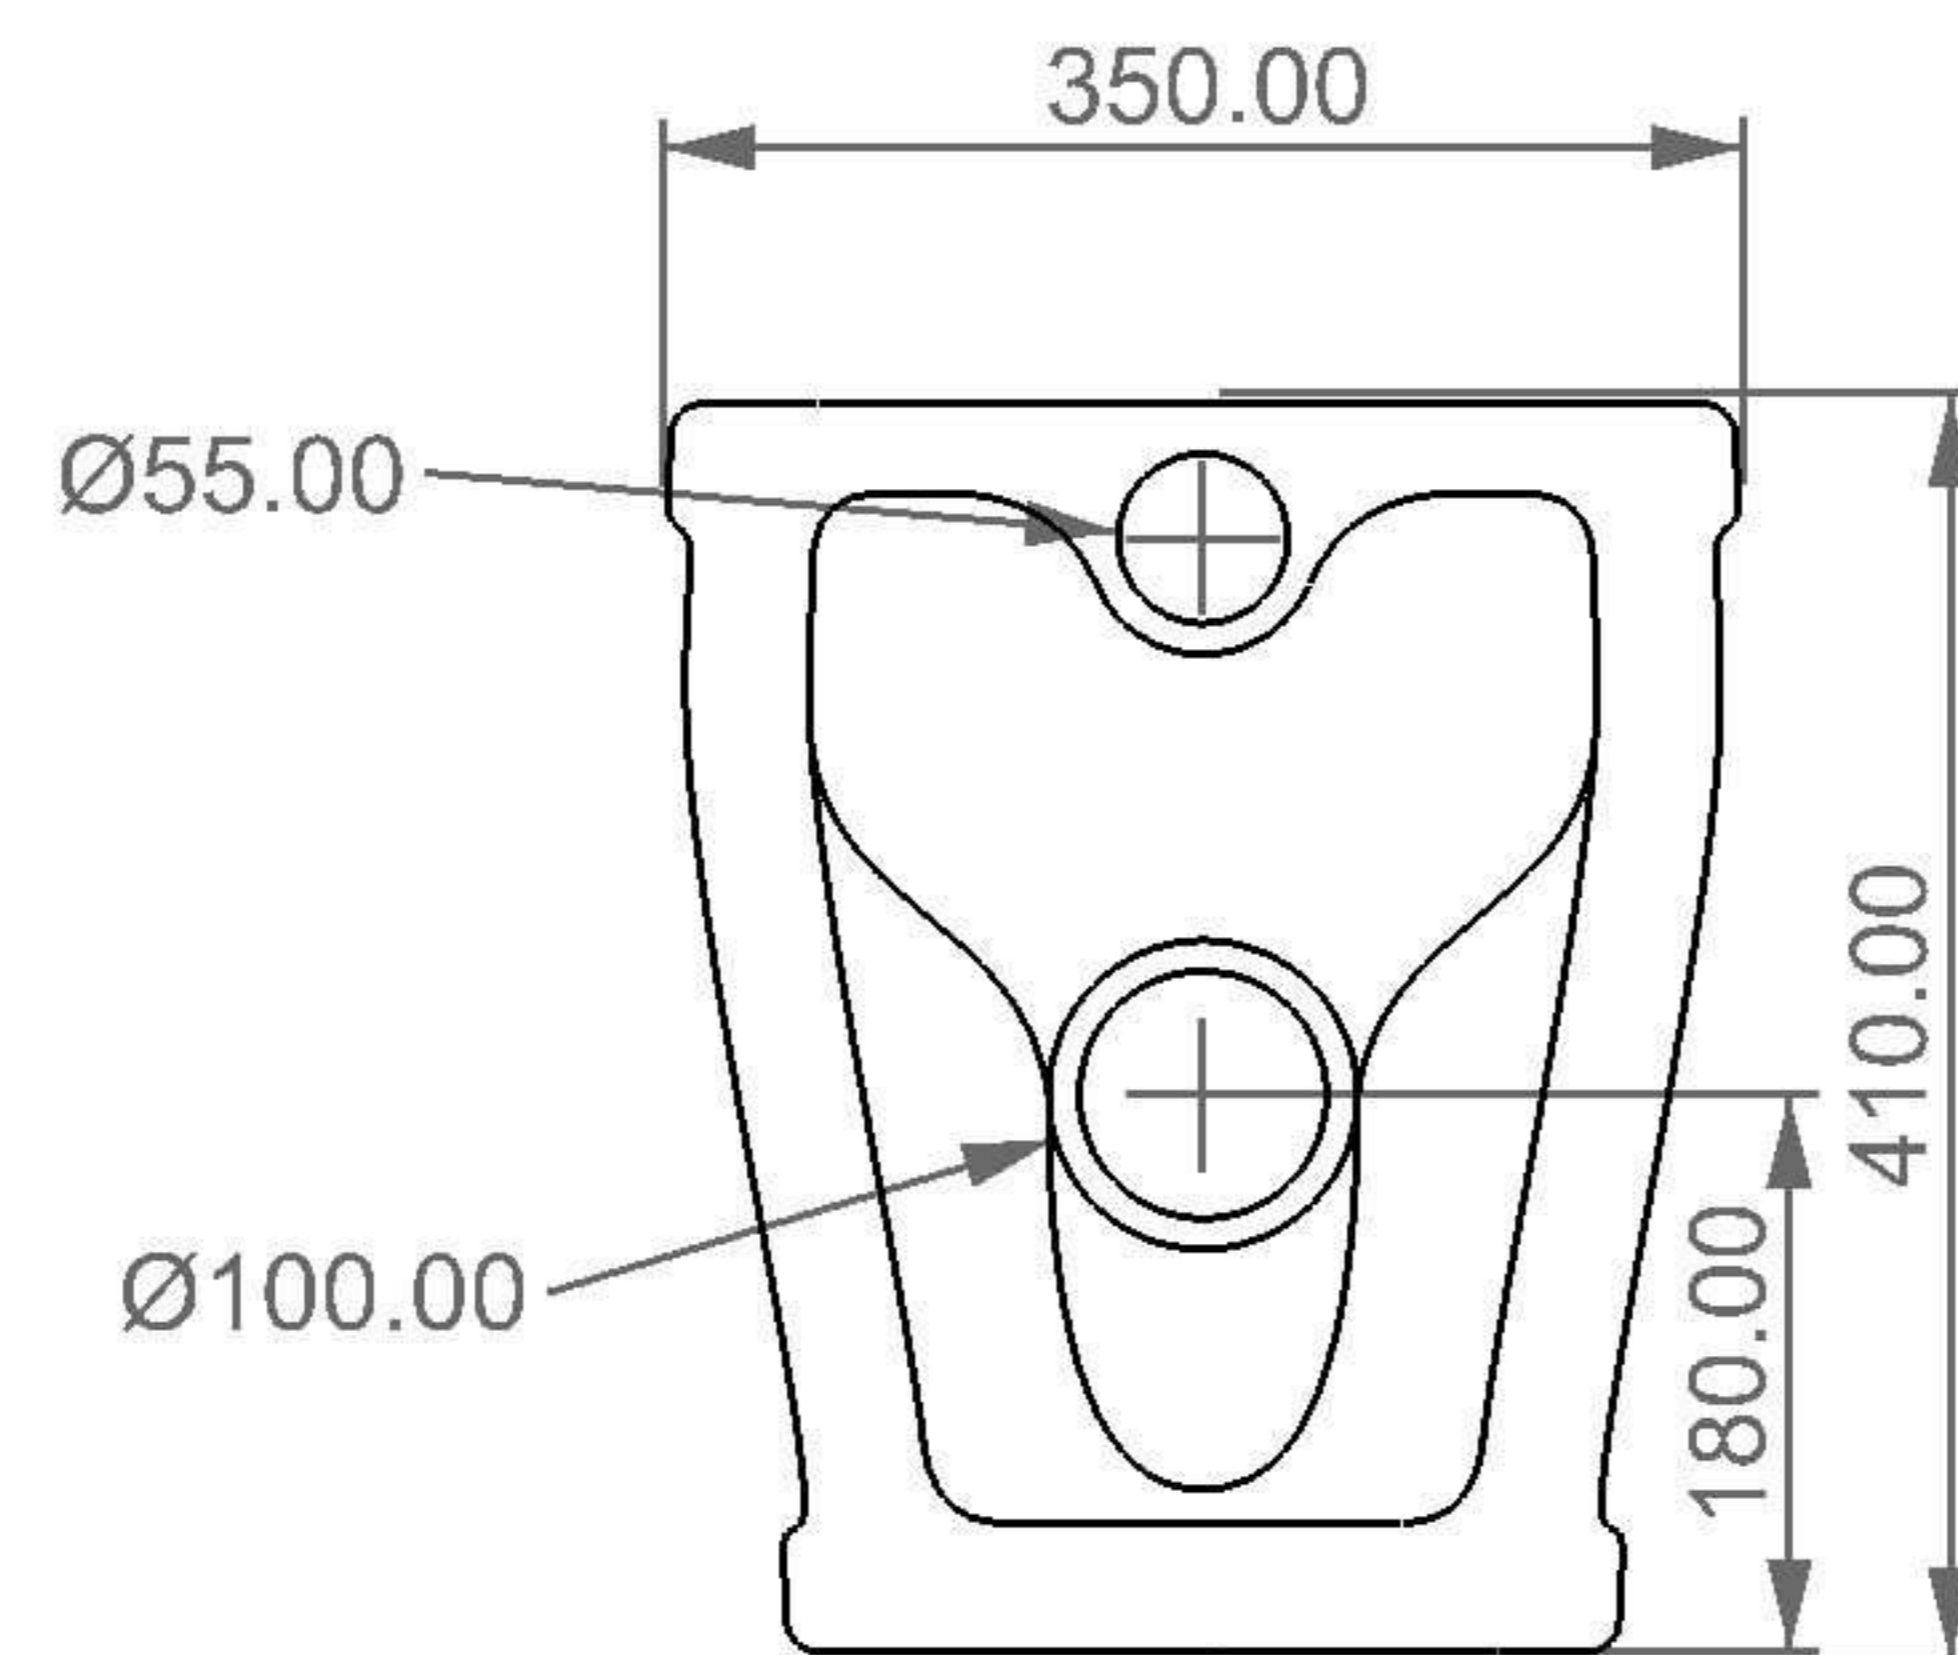

GSG
CERAMIC DESIGN

wc terra TIME
wc back to wall TIME

FRONT

LEFT

TOP

REAR

SECTION

Designation wc terra TIME wc back to wall TIME	
Scale 1:10	This drawing including the respective data may neither be duplicated nor modified nor altered without the consent of GSG Ceramic Design. The use of the data/technical drawings take place at users own risk and under exclusion of any liability of GSG Ceramic Design. The dimensions are not binding; products are subject to changes. Measurement shown may be subjected to small variations or are indicative.
cod. TIWC01	

GSG
CERAMIC DESIGN

bidet terra TIME
bidet back to wall TIME

FRONT

LEFT

TOP

REAR

SECTION

Designation	
bidet terra TIME bidet back to wall TIME	
Scale	This drawing including the respective data may neither be duplicated nor modified nor altered without the consent of GSG Ceramic Design. The use of the data/technical drawings take place at users own risk and under exclusion of any liability of GSG Ceramic Design. The dimensions are not binding; products are subject to changes. Measurement shown may be subjected to small variations or are indicative.
1:10	
cod. TIBI01	