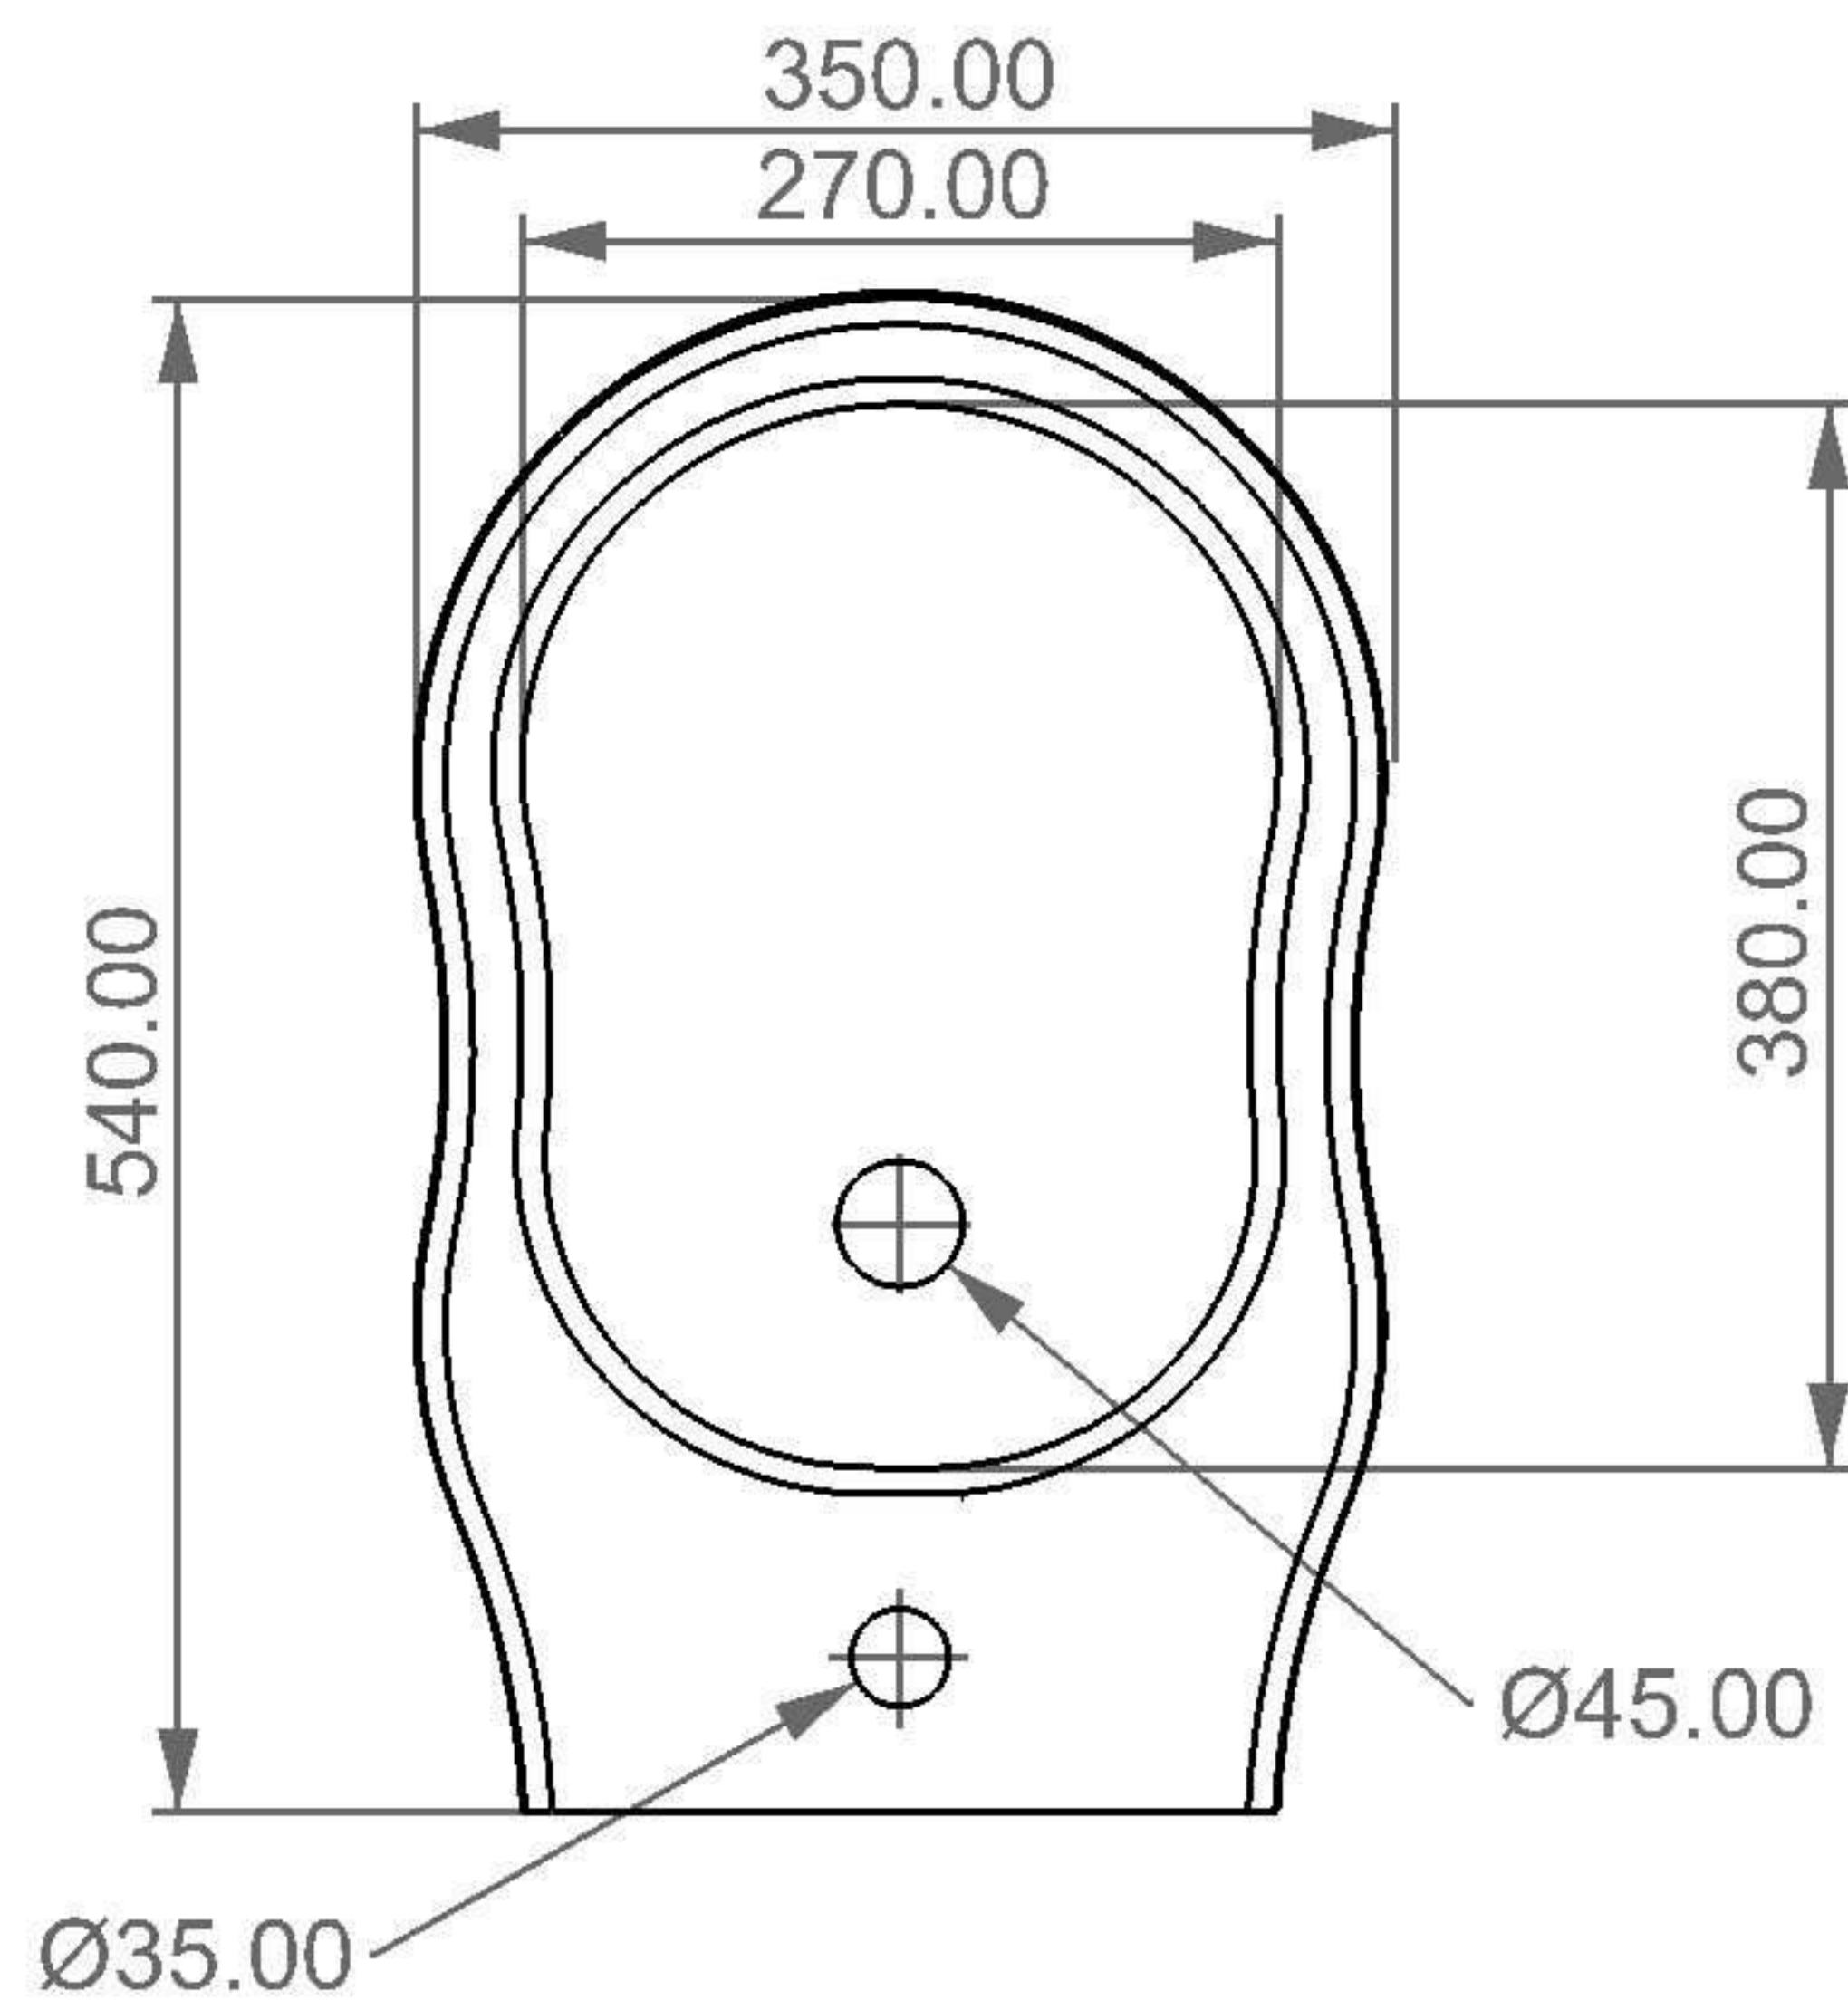

GSG
CERAMIC DESIGN

wc terra TIME
wc back to wall TIME

FRONT

LEFT

TOP

REAR

SECTION

Designation wc terra TIME wc back to wall TIME	
Scale 1:10	This drawing including the respective data may neither be duplicated nor modified nor altered without the consent of GSG Ceramic Design. The use of the data/technical drawings take place at users own risk and under exclusion of any liability of GSG Ceramic Design. The dimensions are not binding; products are subject to changes. Measurement shown may be subjected to small variations or are indicative.
cod. TIWC01	

GSG
CERAMIC DESIGN

bidet terra TIME
bidet back to wall TIME

FRONT

LEFT

TOP

REAR

SECTION

Designation	
bidet terra TIME bidet back to wall TIME	
Scale	This drawing including the respective data may neither be duplicated nor modified nor altered without the consent of GSG Ceramic Design. The use of the data/technical drawings take place at users own risk and under exclusion of any liability of GSG Ceramic Design. The dimensions are not binding; products are subject to changes. Measurement shown may be subjected to small variations or are indicative.
1:10	
cod. TIBI01	