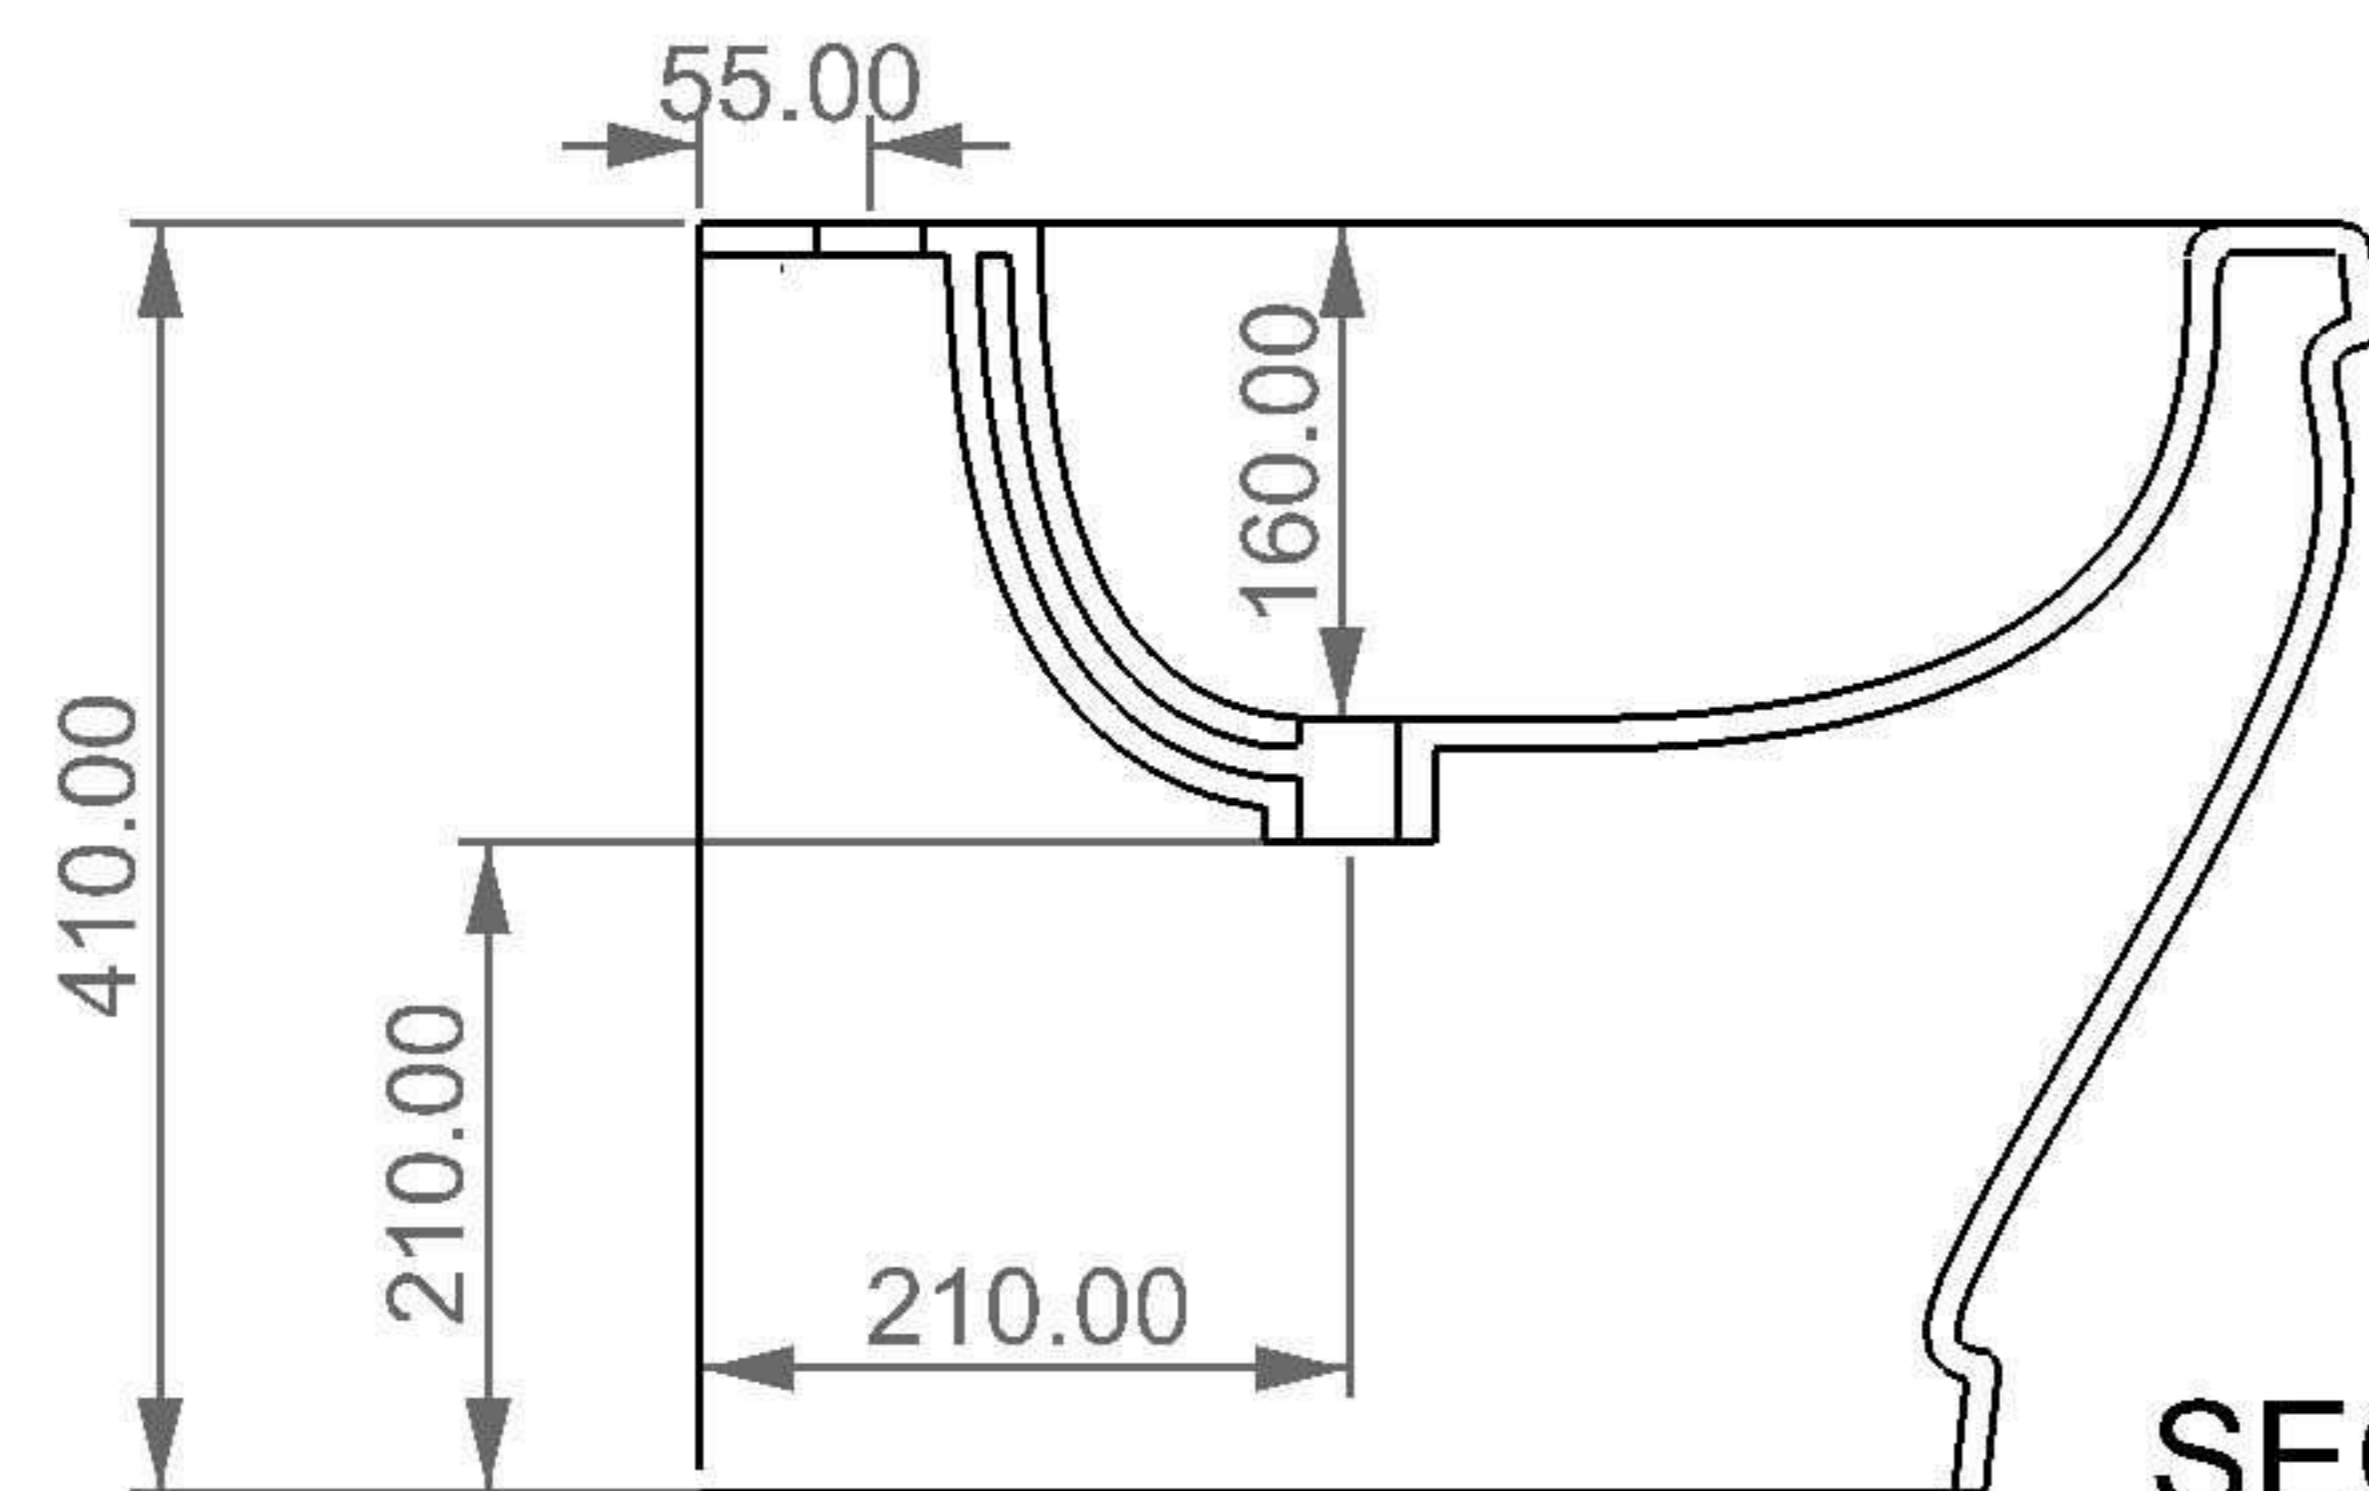

GSG
CERAMIC DESIGN

wc terra TIME
wc back to wall TIME

FRONT

LEFT

TOP

REAR

SECTION

Designation wc terra TIME wc back to wall TIME	
Scale 1:10	This drawing including the respective data may neither be duplicated nor modified nor altered without the consent of GSG Ceramic Design. The use of the data/technical drawings take place at users own risk and under exclusion of any liability of GSG Ceramic Design. The dimensions are not binding; products are subject to changes. Measurement shown may be subjected to small variations or are indicative.
cod. TIWC01	

GSG
CERAMIC DESIGN

bidet terra TIME
bidet back to wall TIME

FRONT

LEFT

TOP

REAR

SECTION

Designation	
bidet terra TIME bidet back to wall TIME	
Scale	This drawing including the respective data may neither be duplicated nor modified nor altered without the consent of GSG Ceramic Design. The use of the data/technical drawings take place at users own risk and under exclusion of any liability of GSG Ceramic Design. The dimensions are not binding; products are subject to changes. Measurement shown may be subjected to small variations or are indicative.
1:10	
cod. TIBI01	