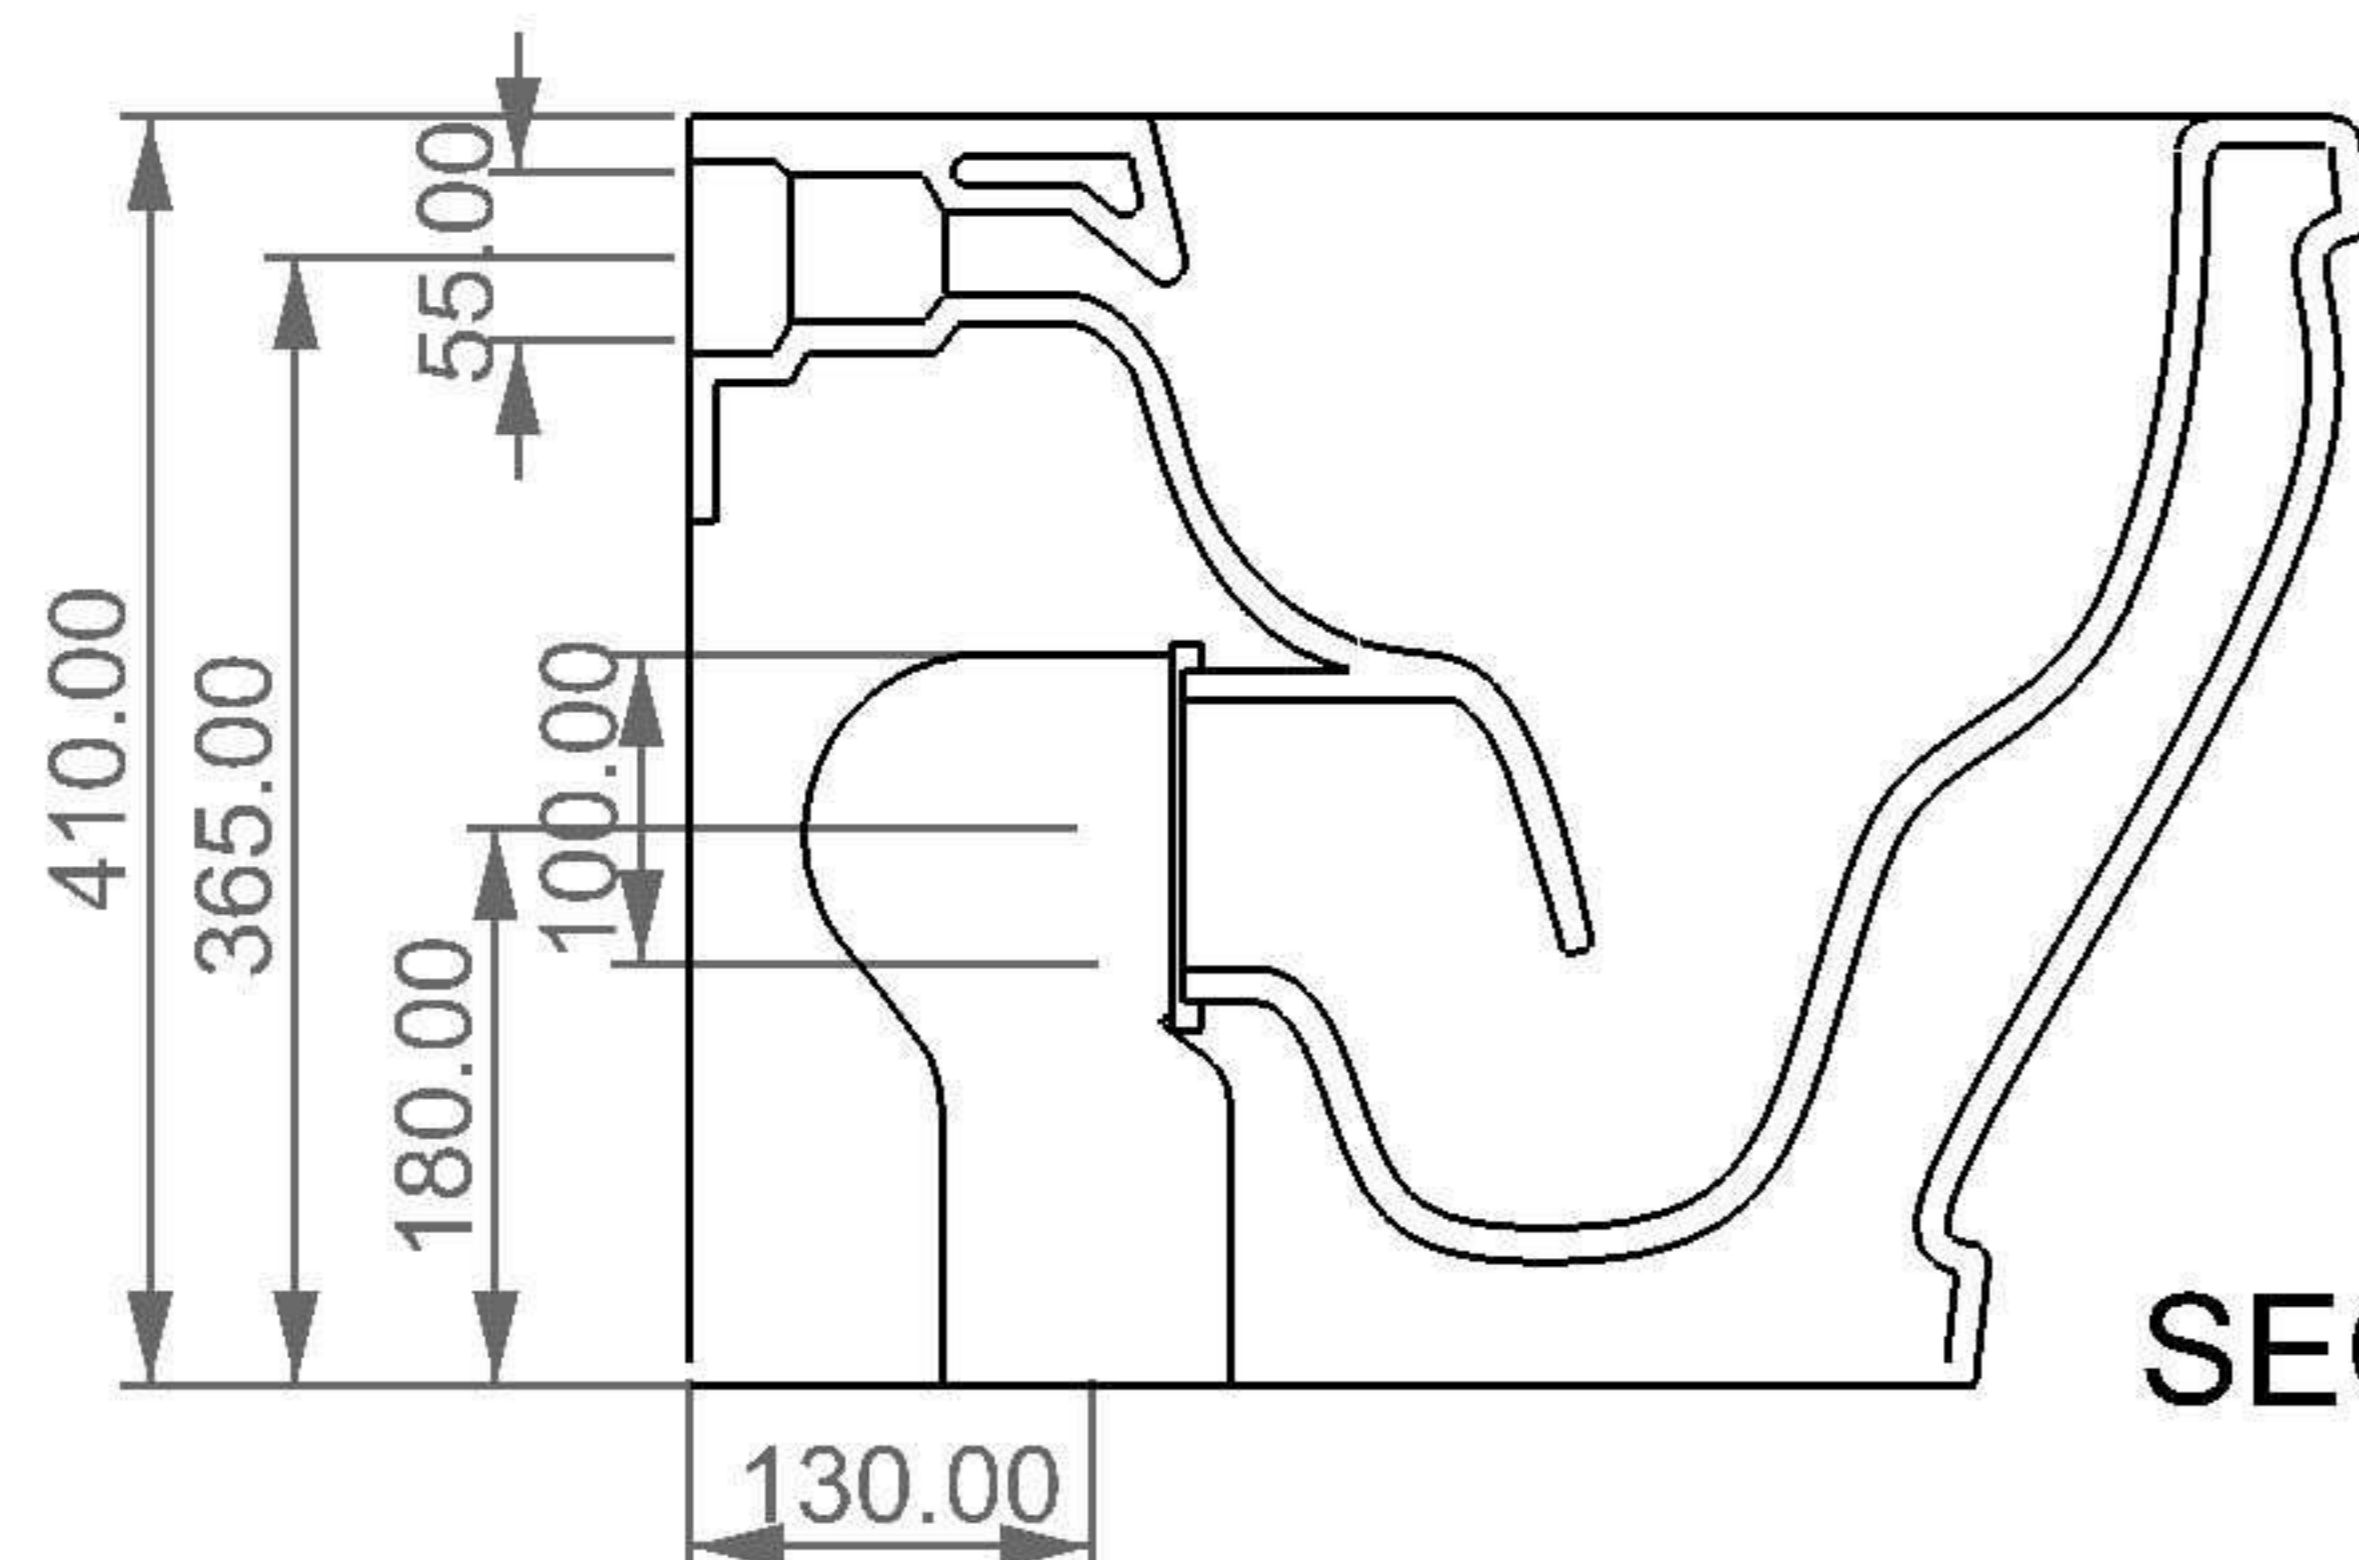

GSG
CERAMIC DESIGN

wc terra TIME
wc back to wall TIME

FRONT

LEFT

TOP

REAR

SECTION

Designation wc terra TIME wc back to wall TIME	
Scale 1:10	This drawing including the respective data may neither be duplicated nor modified nor altered without the consent of GSG Ceramic Design. The use of the data/technical drawings take place at users own risk and under exclusion of any liability of GSG Ceramic Design. The dimensions are not binding; products are subject to changes. Measurement shown may be subjected to small variations or are indicative.
cod. TIWC01	

GSG
CERAMIC DESIGN

bidet terra TIME
bidet back to wall TIME

FRONT

LEFT

TOP

REAR

SECTION

Designation	
bidet terra TIME bidet back to wall TIME	
Scale	This drawing including the respective data may neither be duplicated nor modified nor altered without the consent of GSG Ceramic Design. The use of the data/technical drawings take place at users own risk and under exclusion of any liability of GSG Ceramic Design. The dimensions are not binding; products are subject to changes. Measurement shown may be subjected to small variations or are indicative.
1:10	
cod. TIBI01	