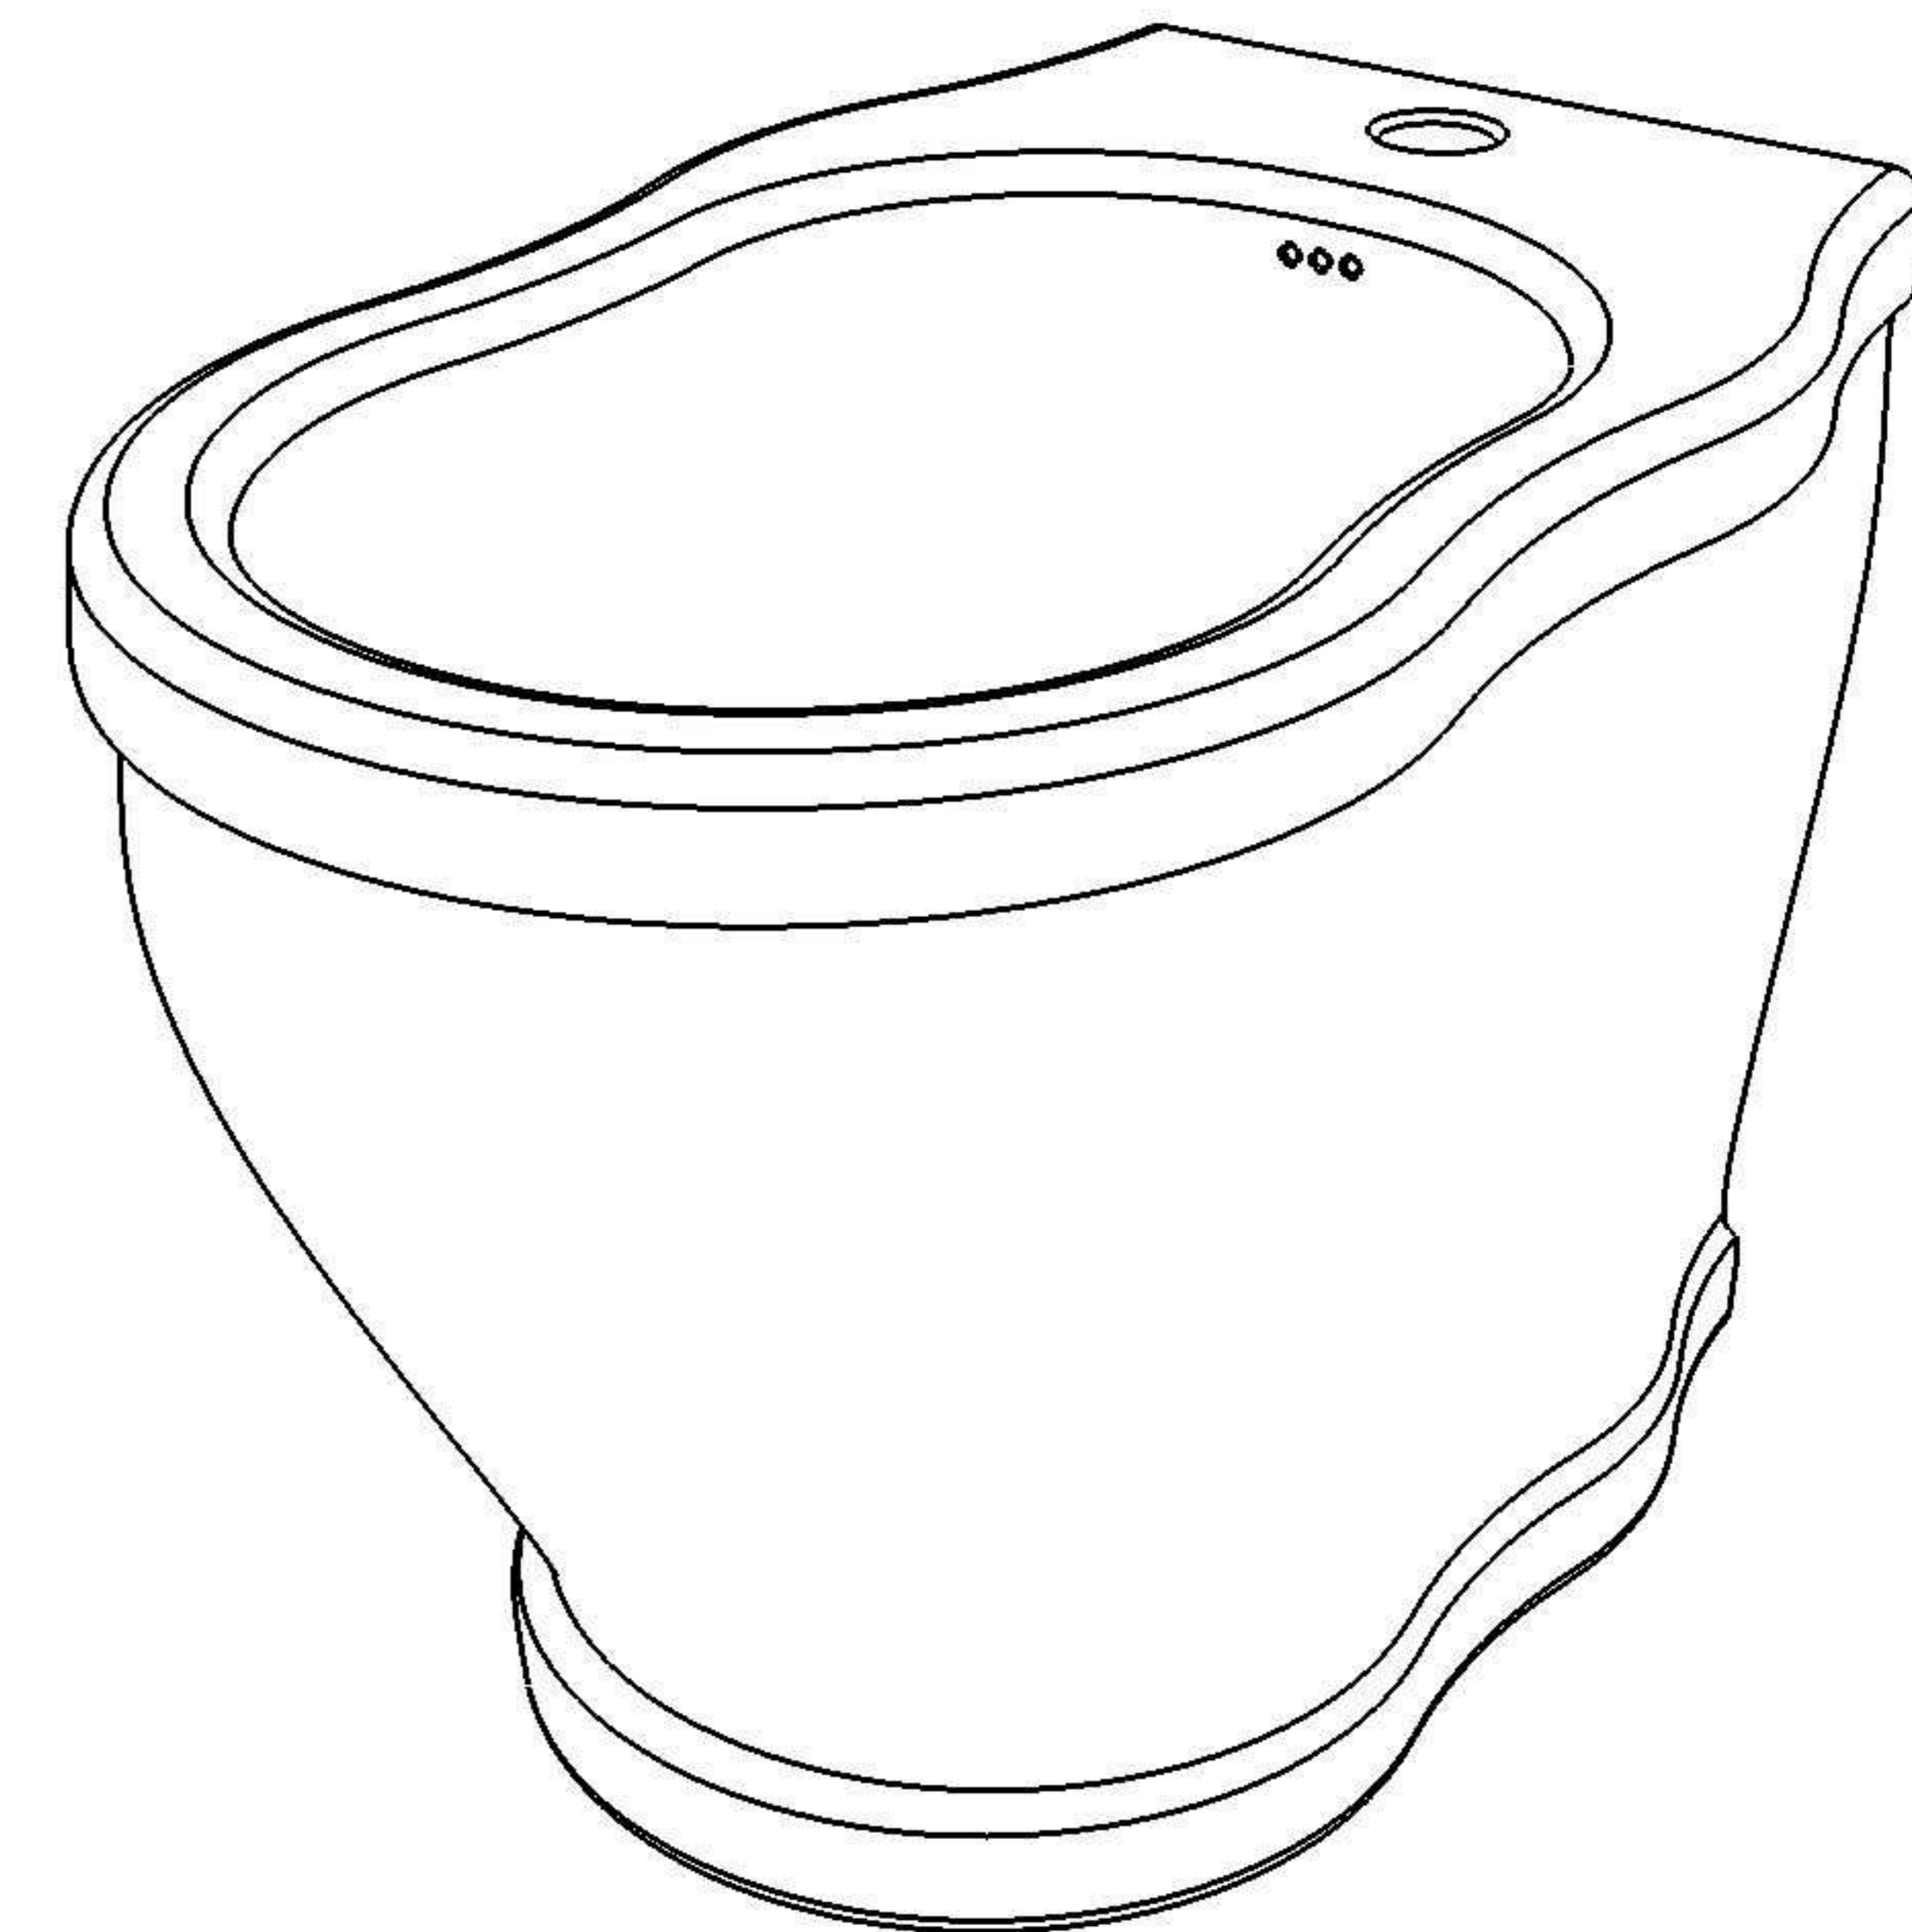

GSG
CERAMIC DESIGN

wc terra TIME
wc back to wall TIME

FRONT

LEFT

TOP

REAR

SECTION

Designation wc terra TIME wc back to wall TIME	
Scale 1:10	This drawing including the respective data may neither be duplicated nor modified nor altered without the consent of GSG Ceramic Design. The use of the data/technical drawings take place at users own risk and under exclusion of any liability of GSG Ceramic Design. The dimensions are not binding; products are subject to changes. Measurement shown may be subjected to small variations or are indicative.
cod. TIWC01	

GSG
CERAMIC DESIGN

bidet terra TIME
bidet back to wall TIME

FRONT

LEFT

TOP

REAR

SECTION

Designation	
bidet terra TIME bidet back to wall TIME	
Scale	This drawing including the respective data may neither be duplicated nor modified nor altered without the consent of GSG Ceramic Design. The use of the data/technical drawings take place at users own risk and under exclusion of any liability of GSG Ceramic Design. The dimensions are not binding; products are subject to changes. Measurement shown may be subjected to small variations or are indicative.
1:10	
cod. TIBI01	