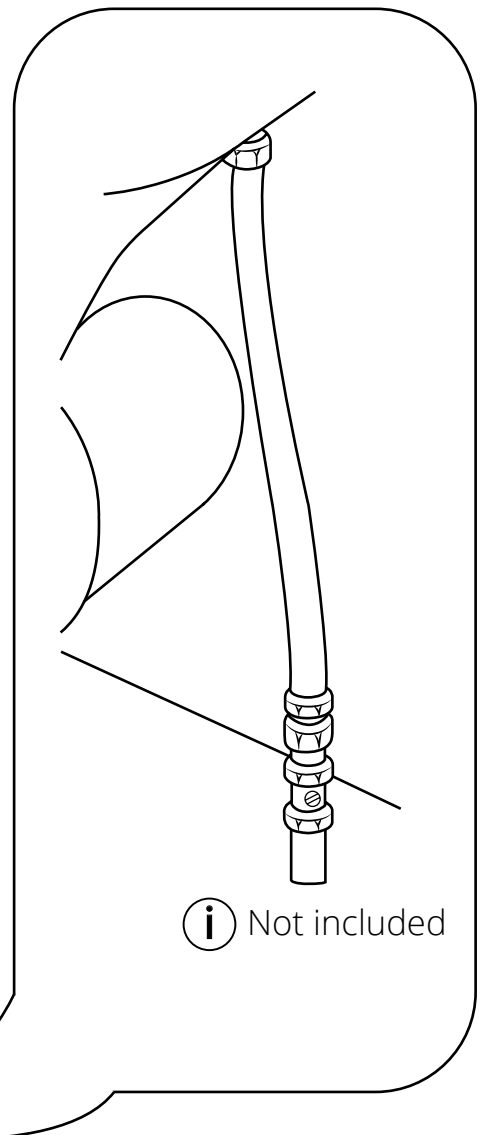

Milano

Close Coupled Toilet

 Style may vary

Installation Guide

Installation

Tools required for installing:

Parts included:

1

18

19

20

21

Fit the WC seat following the instructions provided with the seat.

22

23

24