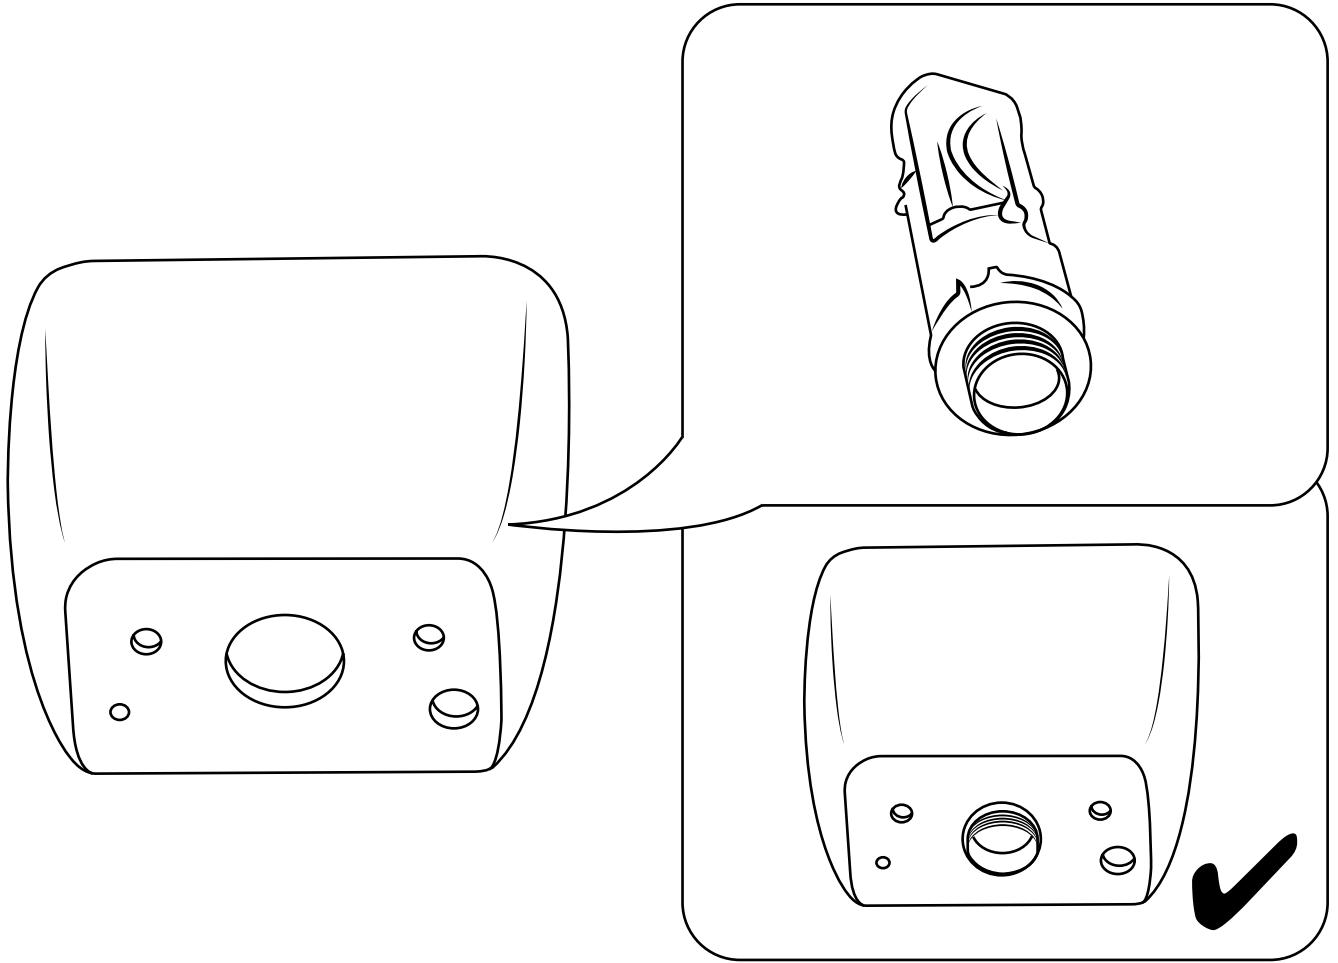

Milano

Close Coupled Toilet

 Style may vary

Installation Guide

Installation

Tools required for installing:

Parts included:

1

18

19

20

21

Fit the WC seat following the instructions provided with the seat.

22

23

24