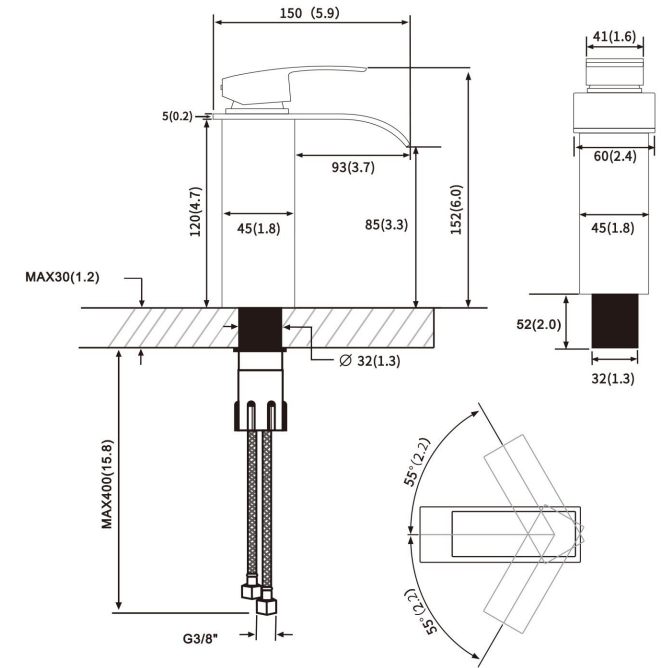

Basin faucet			
SPU	S-DM01001		
SKU	DMAK0102BE		
Material	Stainless	Pipe Length	500mm
Color	Black	Water Pressure	0.1-1Mpa
Spout height	85mm	3Bar Flow	12L/min
Spout length	115mm	Temperature	2-75°C
Deck Mount Thickness	35mm max	Installation Hole Diameter	33-38mm
Cartridge Diamter	25mm	Warranty	3 years
Cartridge Lifespan	500,000 times	Certification	/

Basin faucet

SPU	S-DM01001		
SKU	DMAK0103BE		
Material	Stainless	Pipe Length	500mm
Color	Black	Water Pressure	0.1-1Mpa
Spout height	185mm	3Bar Flow	12L/min
Spout length	115mm	Temperature	2-75°C
Deck Mount Thickness	35mm max	Installation Hole Diameter	33-38mm
Cartridge Diamter	25mm	Warranty	3 years
Cartridge Lifespan	500,000 times	Certification	/

Basin faucet

SPU	S-DM02002		
SKU	DMSK0203SE		
Material	Stainless	Pipe Length	500mm
Color	Stainless steel	Water Pressure	0.1-1Mpa
Spout height	270mm	3Bar Flow	9L/min
Spout length	210mm	Temperature	2-75°C
Deck Mount Thickness	35mm max	Installation Hole Diameter	35-38mm
Cartridge Diamter	35mm	Warranty	3 years
Cartridge Lifespan	500,000 times	Certification	/