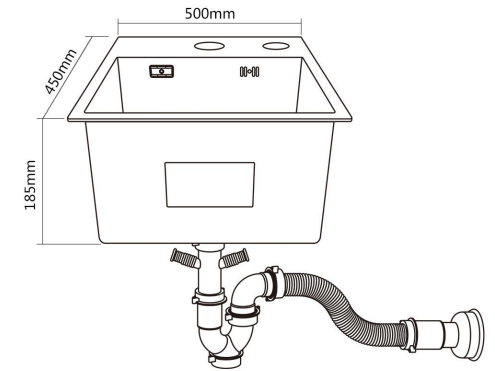

Basin faucet

SPU	S-DM06001		
SKU	DMJD0601SE		
Material	Stainless	Production process	Handmade
Color	Stainless steel	Extended interfaces	2
Product size	500-450mm	Downpipe hole	110mm
Hole size	475-425mm	Faucet hole	35mm
Sink depth	185mm	Soap dispenser hole	28mm
Silencer material	Rubber	Warranty	3 years
Drainer	Euro style	Certification	/

SKU :	Giftbox Size :	GW :	Carton Size :	QTY :	GW :
DMJD0601SE	55.5×49×24mm	6900g	55.5×49×24mm	1pcs	6.9kg
DMJD0601BE	55.5×49×24mm	6900g	55.5×49×24mm	1pcs	6.9kg