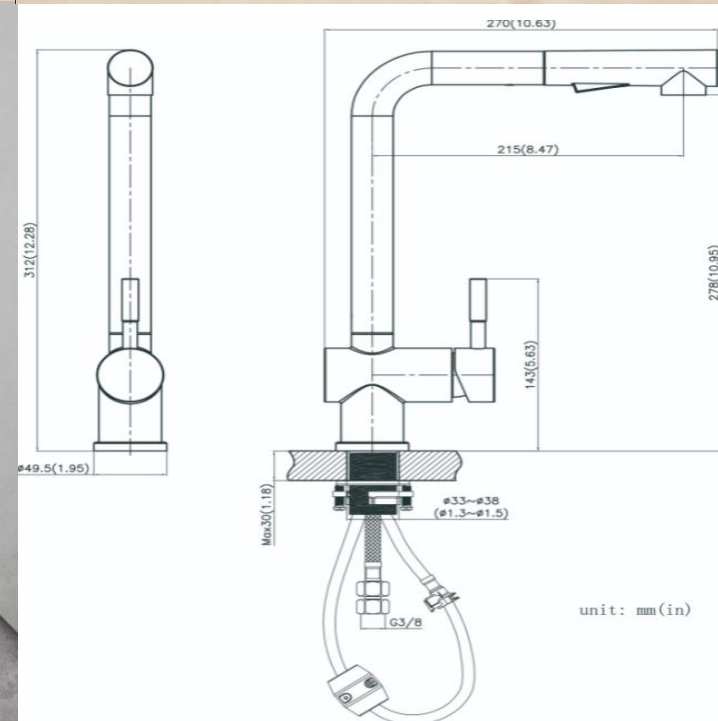

Basin faucet

SPU	S-DM02002		
SKU	DMSK0207BE		
Material	Stainless	Pipe Length	500mm
Color	Stainless steel	Water Pressure	0.1-1Mpa
Spout height	270mm	3Bar Flow	9L/min
Spout length	210mm	Temperature	2-75°C
Deck Mount Thickness	35mm max	Installation Hole Diameter	35-38mm
Cartridge Diamter	35mm	Warranty	3 years
Cartridge Lifespan	500,000 times	Certification	/

SKU : DMSK0207BE   Giftbox Size : 44×22.5×6.5cm   GW : 2020kg   Carton Size : 47×45.5×35cm   QTY : 10pcs   GW : 20.5kg