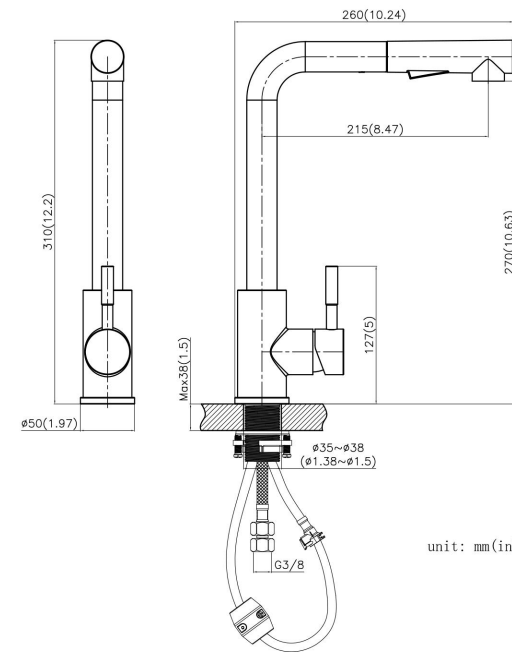

Basin faucet

SPU	S-DM02002		
SKU	DMSK0203SE		
Material	Stainless	Pipe Length	500mm
Color	Stainless steel	Water Pressure	0.1-1Mpa
Spout height	270mm	3Bar Flow	9L/min
Spout length	210mm	Temperature	2-75°C
Deck Mount Thickness	35mm max	Installation Hole Diameter	35-38mm
Cartridge Diamter	35mm	Warranty	3 years
Cartridge Lifespan	500,000 times	Certification	/

SKU :	Giftbox Size :	GW :	Carton Size :	QTY :	GW :
DMSK0203SE	44×22.5×6.5cm	2260kg	47×45.5×28cm	8pcs	19kg
DMSK0203BE	44×22.5×6.5cm	2260kg	47×45.5×28cm	8pcs	19kg