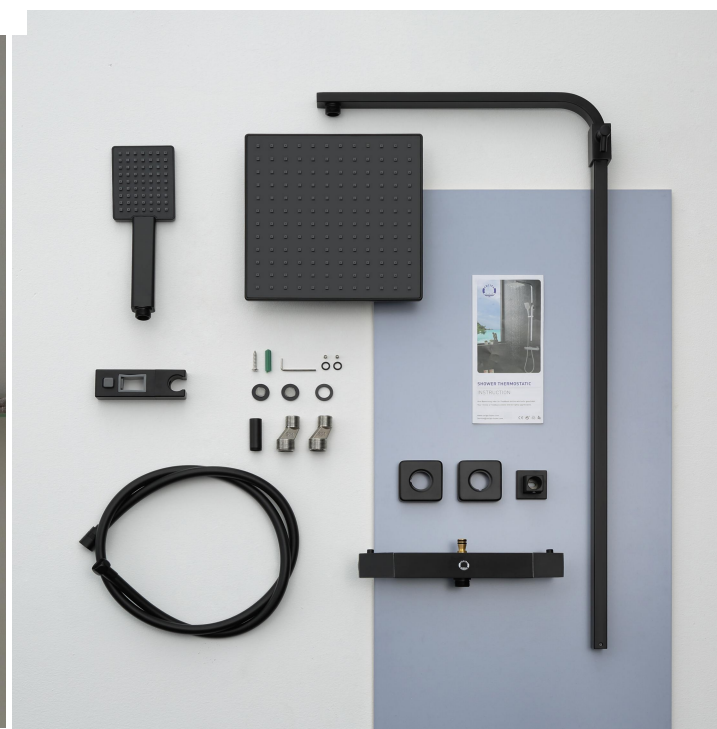

SKU :	Giftbox Size :	GW :	Carton Size :	QTY :	GW :
DMJP0301CE	88×43×10mm	4425kg	91×43×42mm	4pcs	19.5kg
DMJP0301BE	88×43×10mm	4300kg	91×43×42mm	4pcs	19.5kg

unit:mm

Ares

SPU:S-DM03001

Description:

1. very convenient in use, just by adjusting or setting the water temperature you can comfortably shower at the set temperature, without having to adjust it as often as an ordinary shower.
2. the thermostatic function makes showering very comfortable, the water temperature is fixed at one temperature and will not be hot or cold.
3. Thermostatic button lock, high safety, no water too hot, prevent children and the elderly from adjusting the temperature and scalding.
4. Energy-saving water, reduce the link of adjusting water temperature, can save 15-30% of water than ordinary shower.
5. Special thermostat, stall spool, ceramic spool 35MM, use 500,000 times without leakage.

SKU : DMJP0305BE Giftbox Size : 88×43×10mm GW : 5210kg Carton Size : 91×43×42mm QTY : 4pcs GW : 23kg

unit:mm

Ares

SPU:S-DM03003

Description:

1. User-friendly design: height-adjustable and rotatable hand shower holder made of ABS, suitable for everyone, also for children, adults, etc.
2. Adjustable shower rod: the height of the nozzle can be adjusted between 70 cm and 125 cm
3. Sturdy material: the connection hose with a female threaded connection size of 1/2 inch is made of stainless steel for a long service life
4. Easy to clean: easy to maintain and corrosion-resistant components thanks to high quality chrome plating; easy to polish high gloss surfaces
5. Best service: we offer a 5-year warranty. If the packaging arrives damaged or there are functional problems, please contact your online dealer immediately for a free replacement