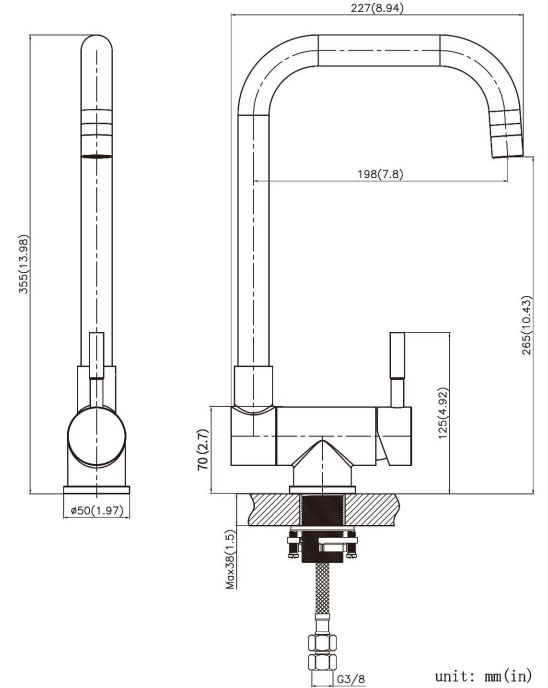

Basin faucet

SPU	S-DM02002		
SKU	DMSK0203SE		
Material	Stainless	Pipe Length	500mm
Color	Stainless steel	Water Pressure	0.1-1Mpa
Spout height	270mm	3Bar Flow	9L/min
Spout length	210mm	Temperature	2-75°C
Deck Mount Thickness	35mm max	Installation Hole Diameter	35-38mm
Cartridge Diamter	35mm	Warranty	3 years
Cartridge Lifespan	500,000 times	Certification	/

Basin faucet

SPU	S-DM02002		
SKU	DMSK0207BE		
Material	Stainless	Pipe Length	500mm
Color	Stainless steel	Water Pressure	0.1-1Mpa
Spout height	270mm	3Bar Flow	9L/min
Spout length	210mm	Temperature	2-75°C
Deck Mount Thickness	35mm max	Installation Hole Diameter	35-38mm
Cartridge Diamter	35mm	Warranty	3 years
Cartridge Lifespan	500,000 times	Certification	/

Basin faucet

SPU	S-DM02004		
SKU	DMSK0206SE		
Material	Stainless	Pipe Length	500mm
Color	Stainless steel	Water Pressure	0.1-1Mpa
Spout height	265mm	3Bar Flow	9L/min
Spout length	198mm	Temperature	2-75°C
Deck Mount Thickness	35mm max	Installation Hole Diameter	33-38mm
Cartridge Diamter	35mm	Warranty	3 years
Cartridge Lifespan	500,000 times	Certification	/

Basin faucet

SPU	S-DM03001		
SKU	DMJP0301CE		
Material	Copper	Top spray size	10inch
Color	Chrome	Hand shower size	5inch
shower height	831-1156mm	Hose length	1500mm
Shower off wall	532mm	3Bar Flow	12L/min
Water inlet hole	150mm	Temperature	2-75°C
Cartridge	Thermostatic	Warranty	3 years
Cartridge Function	2	Certification	/