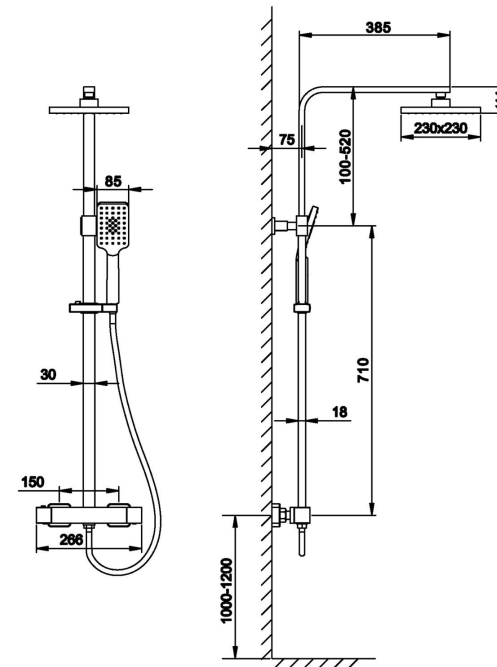

Basin faucet

SPU	S-DM03001		
SKU	DMJP0301CE		
Material	Copper	Top spray size	10inch
Color	Chrome	Hand shower size	5inch
shower height	831-1156mm	Hose length	1500mm
Shower off wall	532mm	3Bar Flow	12L/min
Water inlet hole	150mm	Temperature	2-75°C
Cartridge	Thermostatic	Warranty	3 years
Cartridge Function	2	Certification	/

Basin faucet

SPU	S-DM03001		
SKU	DMJP03015BE		
Material	Copper	Top spray size	10inch
Color	Chrome	Hand shower size	5inch
shower height	810-1230mm	Hose length	1500mm
Shower off wall	385mm	3Bar Flow	12L/min
Water inlet hole	150mm	Temperature	2-75°C
Cartridge	Thermostatic	Warranty	3 years
Cartridge Function	2	Certification	/

SKU : DMJP0305BE Giftbox Size : 88×43×10mm GW : 5210kg Carton Size : 91×43×42mm QTY : 4pcs GW : 23kg

unit:mm

Ares

SPU:S-DM03003

Description:

1. User-friendly design: height-adjustable and rotatable hand shower holder made of ABS, suitable for everyone, also for children, adults, etc.
2. Adjustable shower rod: the height of the nozzle can be adjusted between 70 cm and 125 cm
3. Sturdy material: the connection hose with a female threaded connection size of 1/2 inch is made of stainless steel for a long service life
4. Easy to clean: easy to maintain and corrosion-resistant components thanks to high quality chrome plating; easy to polish high gloss surfaces
5. Best service: we offer a 5-year warranty. If the packaging arrives damaged or there are functional problems, please contact your online dealer immediately for a free replacement