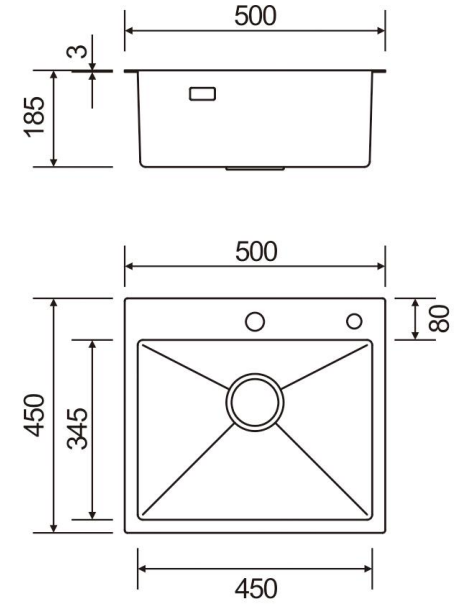

Basin faucet

SPU	S-DM06001		
SKU	DMJD0601SE		
Material	Stainless	Production process	Handmade
Color	Stainless steel	Extended interfaces	2
Product size	500-450mm	Downpipe hole	110mm
Hole size	475-425mm	Faucet hole	35mm
Sink depth	185mm	Soap dispenser hole	28mm
Silencer material	Rubber	Warranty	3 years
Drainer	Euro style	Certification	/

SKU :	Giftbox Size :	GW :	Carton Size :	QTY :	GW :
DMJD0601SE	55.5×49×24mm	6900g	55.5×49×24mm	1pcs	6.9kg
DMJD0601BE	55.5×49×24mm	6900g	55.5×49×24mm	1pcs	6.9kg