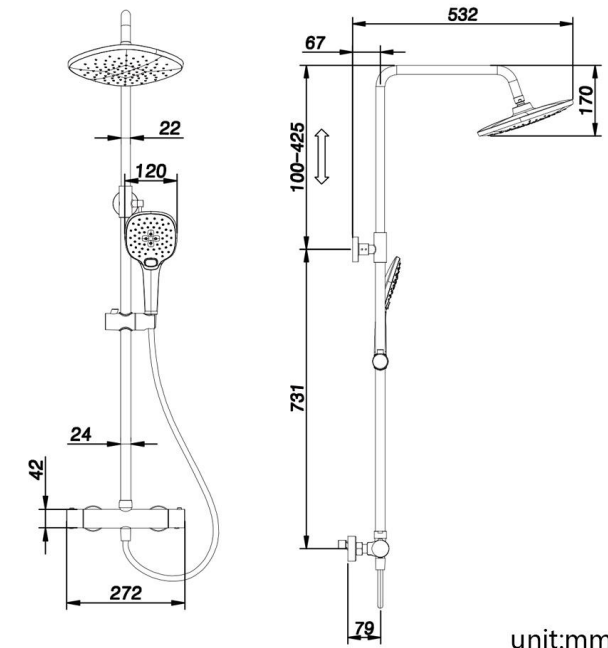

Ares

SPU:S-DM03001

Description:

1. very convenient in use, just by adjusting or setting the water temperature you can comfortably shower at the set temperature, without having to adjust it as often as an ordinary shower.
2. the thermostatic function makes showering very comfortable, the water temperature is fixed at one temperature and will not be hot or cold.
3. Thermostatic button lock, high safety, no water too hot, prevent children and the elderly from adjusting the temperature and scalding.
4. Energy-saving water, reduce the link of adjusting water temperature, can save 15-30% of water than ordinary shower.
5. Special thermostat, stall spool, ceramic spool 35MM, use 500,000 times without leakage.

Basin faucet

SPU	S-DM03001		
SKU	DMJP0301CE		
Material	Copper	Top spray size	10inch
Color	Chrome	Hand shower size	5inch
shower height	831-1156mm	Hose length	1500mm
Shower off wall	532mm	3Bar Flow	12L/min
Water inlet hole	150mm	Temperature	2-75°C
Cartridge	Thermostatic	Warranty	3 years
Cartridge Function	2	Certification	/

SKU :	Giftbox Size :	GW :	Carton Size :	QTY :	GW :
DMJP0301CE	88×43×10mm	4425kg	91×43×42mm	4pcs	19.5kg
DMJP0301BE	88×43×10mm	4300kg	91×43×42mm	4pcs	19.5kg

unit:mm