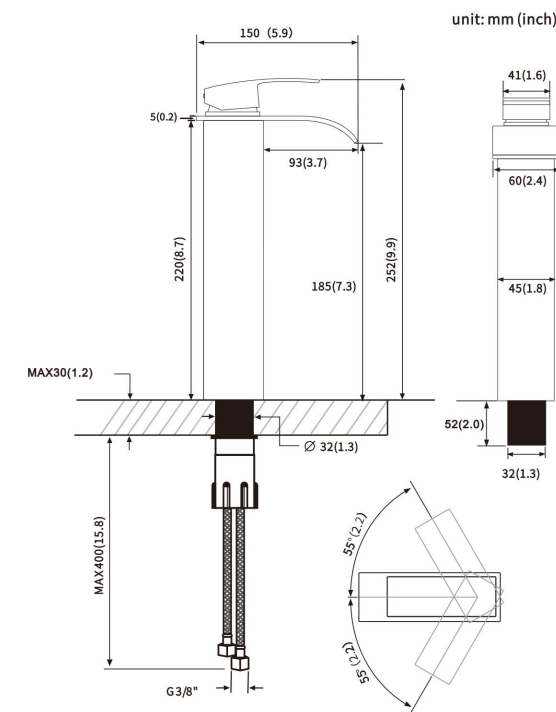

Basin faucet			
SPU	S-DM01001		
SKU	DMAK0102BE		
Material	Stainless	Pipe Length	500mm
Color	Black	Water Pressure	0.1-1Mpa
Spout height	85mm	3Bar Flow	12L/min
Spout length	115mm	Temperature	2-75°C
Deck Mount Thickness	35mm max	Installation Hole Diameter	33-38mm
Cartridge Diamter	25mm	Warranty	3 years
Cartridge Lifespan	500,000 times	Certification	/

SKU :	Giftbox Size :	GW :	Carton Size :	QTY :	GW :
DMAK0102BE	25×18×8.5cm	1300g	52×38×36cm	16pcs	22kg
DMAK0102CE	25×18×8.5cm	1300g	52×38×36cm	16pcs	22kg

Ares

SPU:S-DM01001

Description:

1. No noise: the waterfall mixer provides a soft and gentle flow of water, comfortable and quiet, avoiding splashing to keep your sink dry.
2. Water saving: the internal design of the flow limiting technology device helps you to save 30% of water
3. Material: The inside of the tap is made of durable brass and the outside is made of thickened (up to 1.5mm thick, compared to 1.0mm on the market) 304 stainless steel welded together. The surface is strictly chrome plated with 10 levels of technology to prevent rusting, ensuring years of use without paint loss and peeling.
4. valve core: aging resistance and wear resistance of high-quality ceramic valve, more than 1 million times the test, no leakage
5. practical: faucet with hot and cold water switch, with obvious hot and cold markings, single lever handle for easy hot and cold water temperature adjustment
6. easy to install: single hole hot and cold tap, so you can easily install without difficulty

Basin faucet

SPU	S-DM01001		
SKU	DMAK0103BE		
Material	Stainless	Pipe Length	500mm
Color	Black	Water Pressure	0.1-1Mpa
Spout height	185mm	3Bar Flow	12L/min
Spout length	115mm	Temperature	2-75°C
Deck Mount Thickness	35mm max	Installation Hole Diameter	33-38mm
Cartridge Diamter	25mm	Warranty	3 years
Cartridge Lifespan	500,000 times	Certification	/