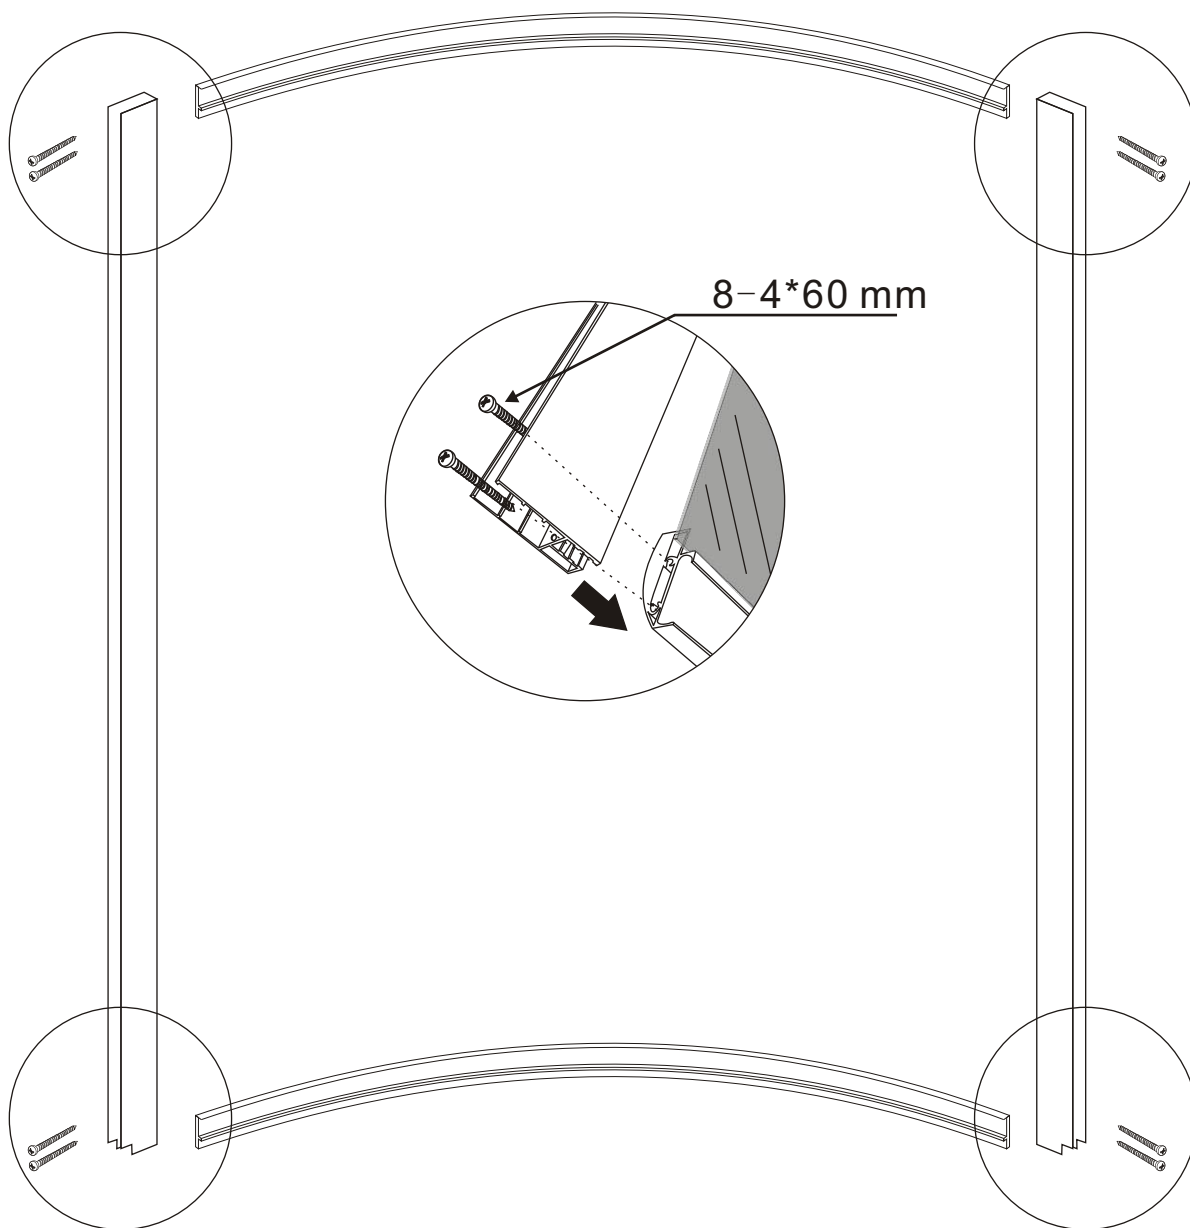

R90WWR/BCR

Installation instructions