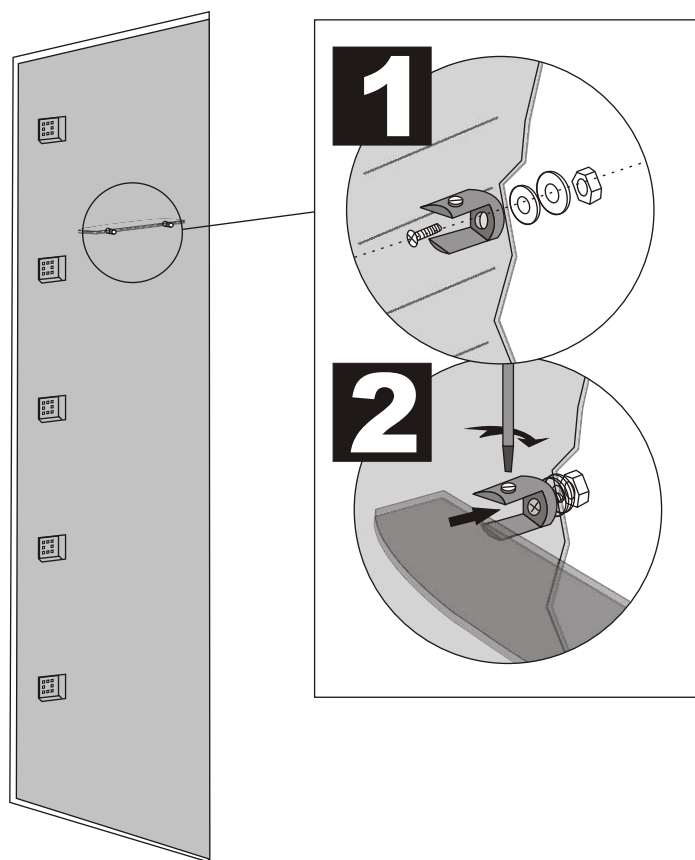

R90WWR/BCR

Installation instructions