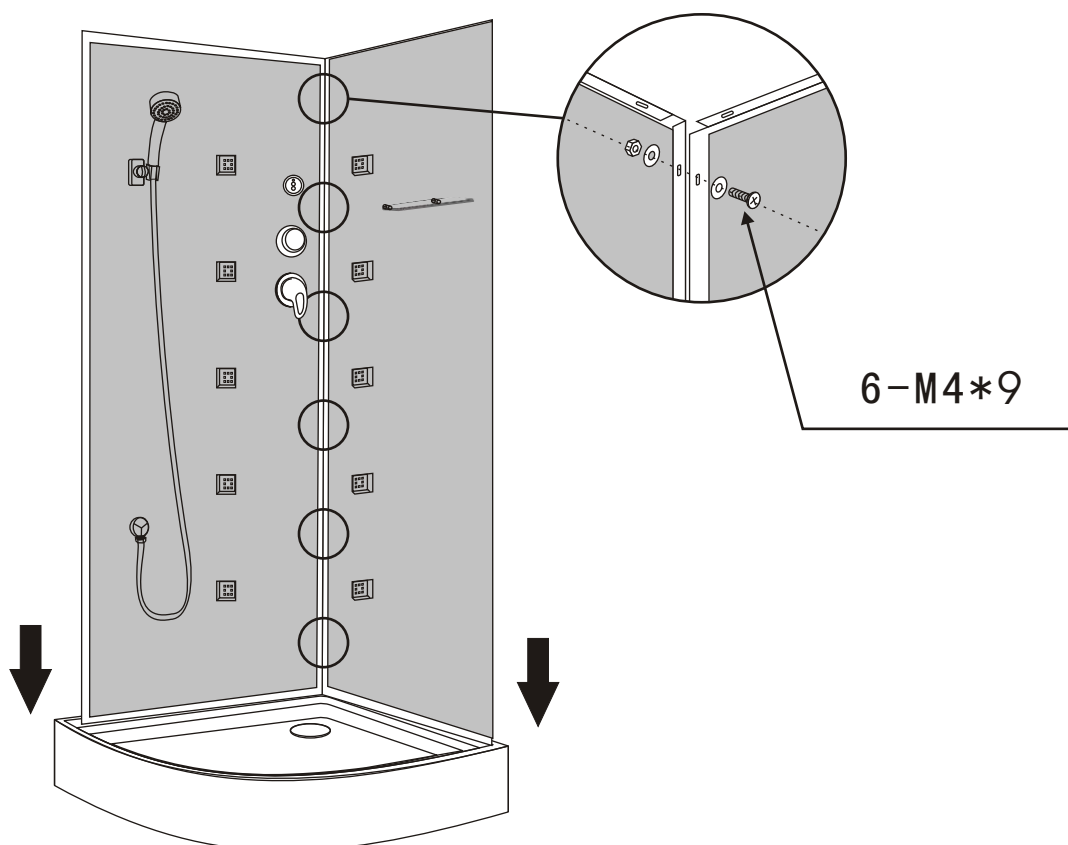

R90WWR/BCR

Installation instructions