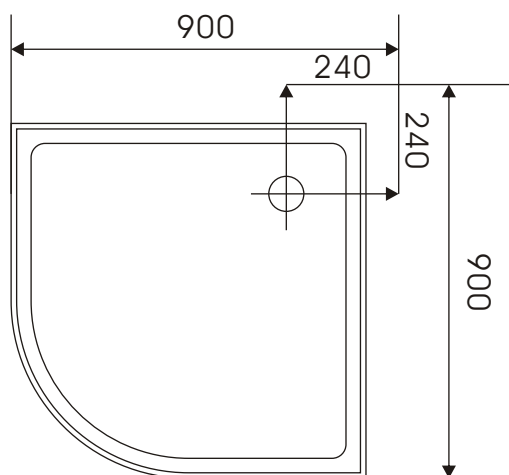

R90WWR/BCR

Installation instructions