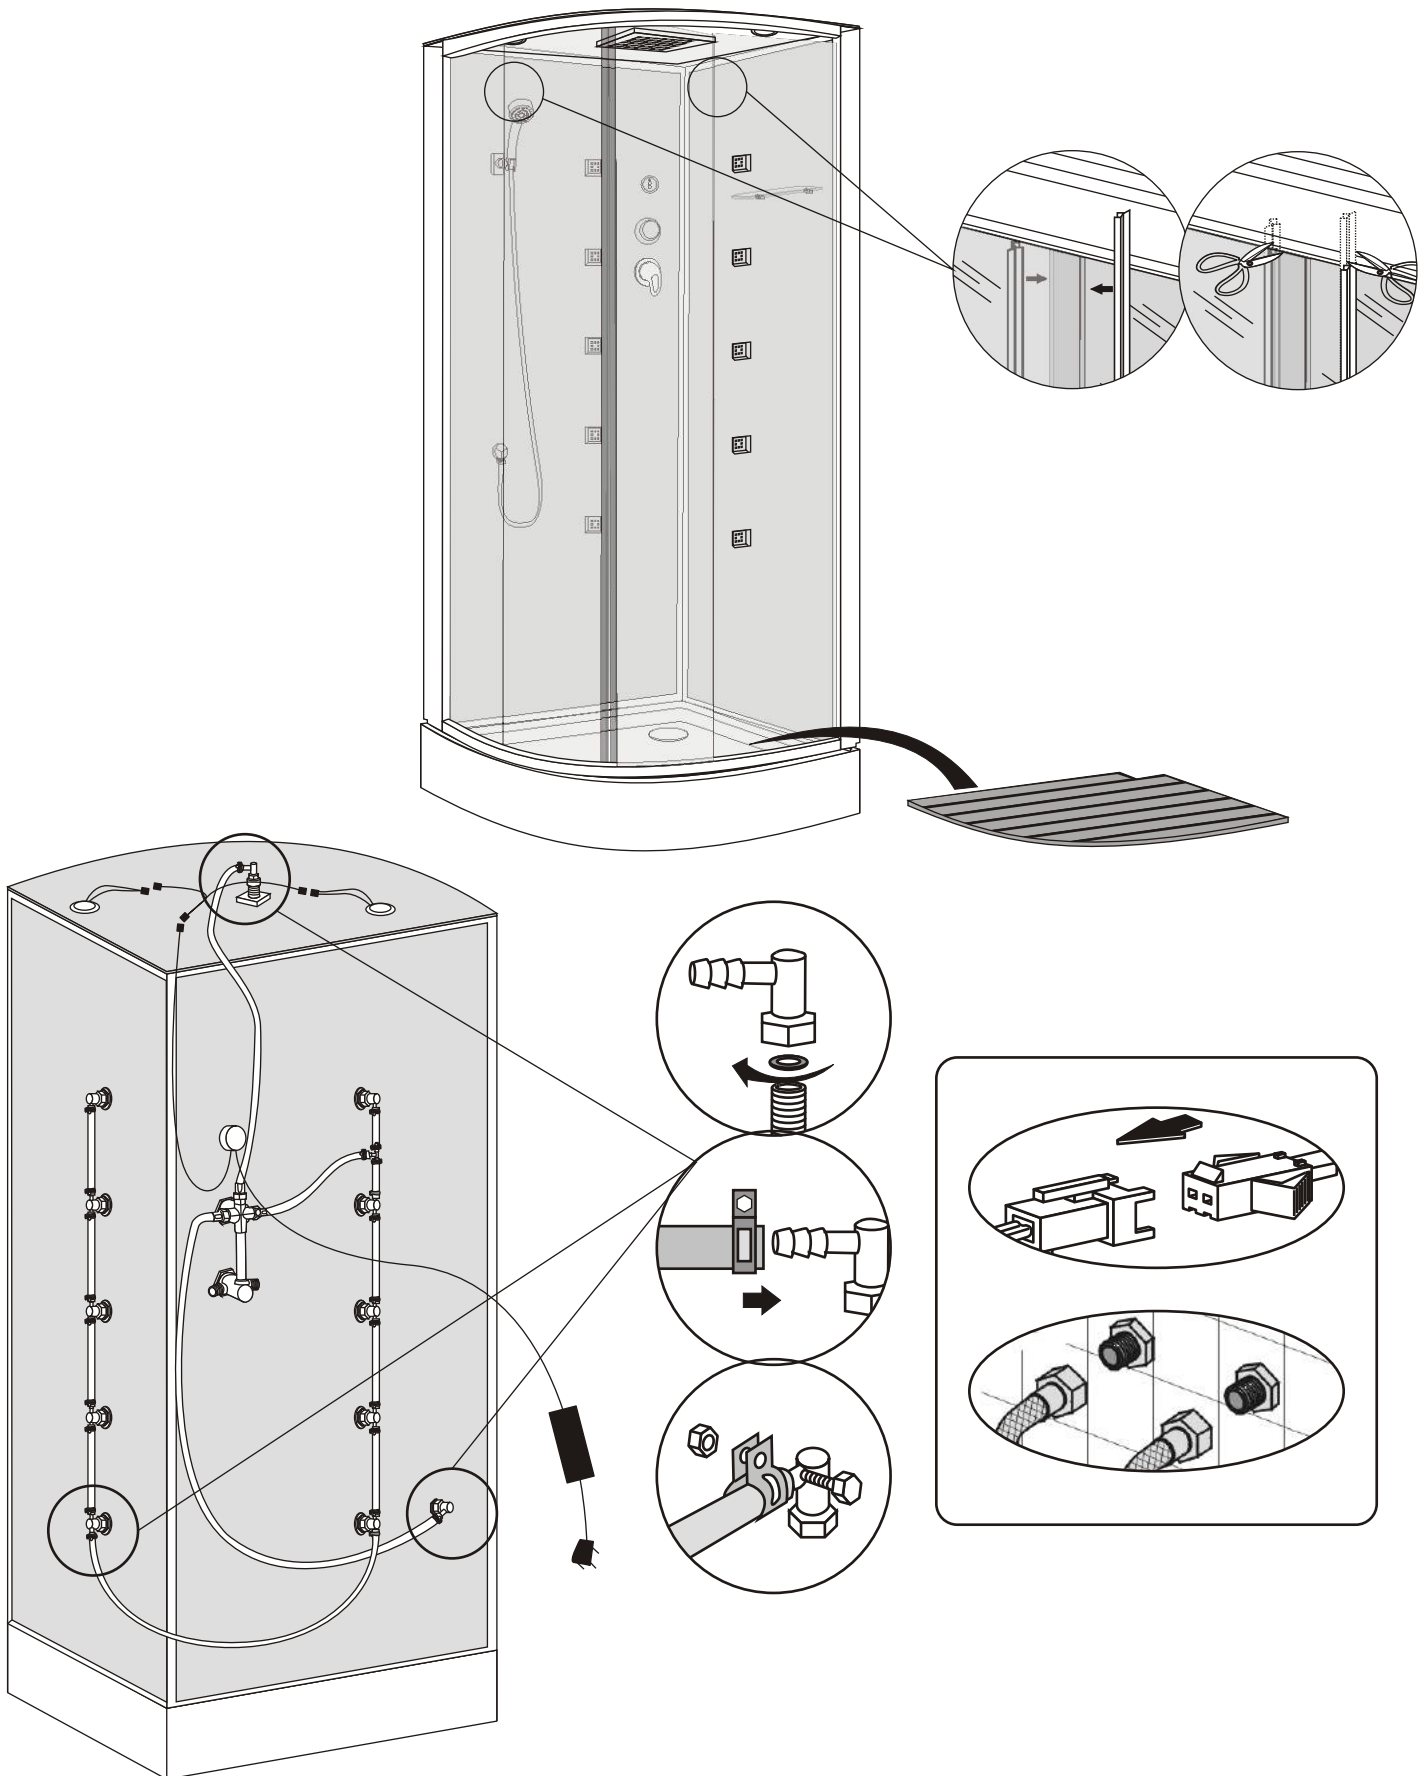

# R90WWR/BCR Installation instructions

Top light  
Top Shower

M4x16mm

# R90WWR/BCR Installation instructions

connect the electrical wire of bungalow, power and etc. correctly, connect the hose of head shower, hot water hose and cold water hose correctly, put the antenna to the top.