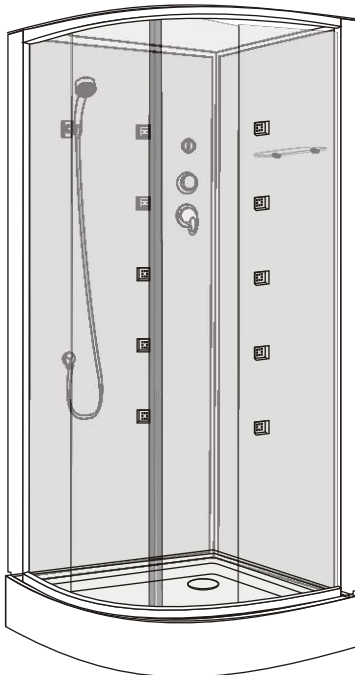

## Installation instructions

# R90WWR/BCR Installation instructions

Top light  
Top Shower

M4x16mm