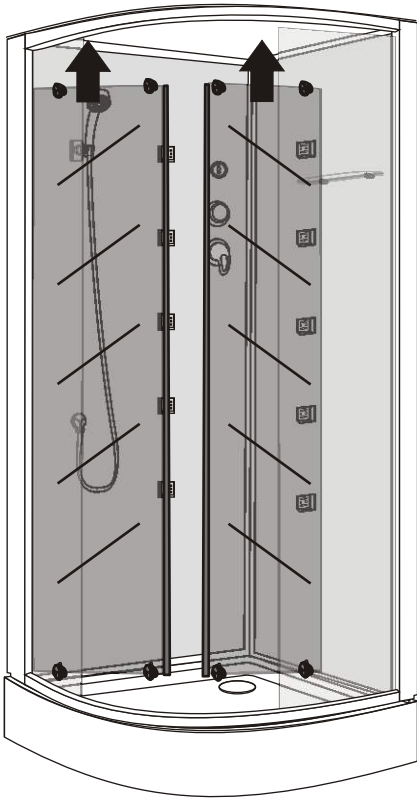

## Installation instructions

# R90WWR/BCR Installation instructions

Top light  
Top Shower

M4x16mm