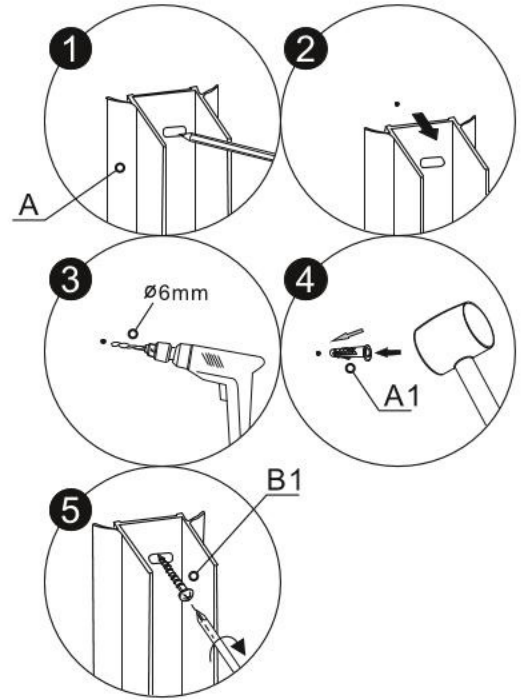

Installation instructions

1