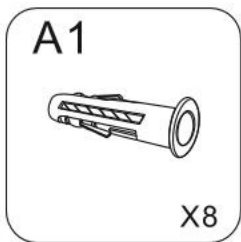

Installation instructions