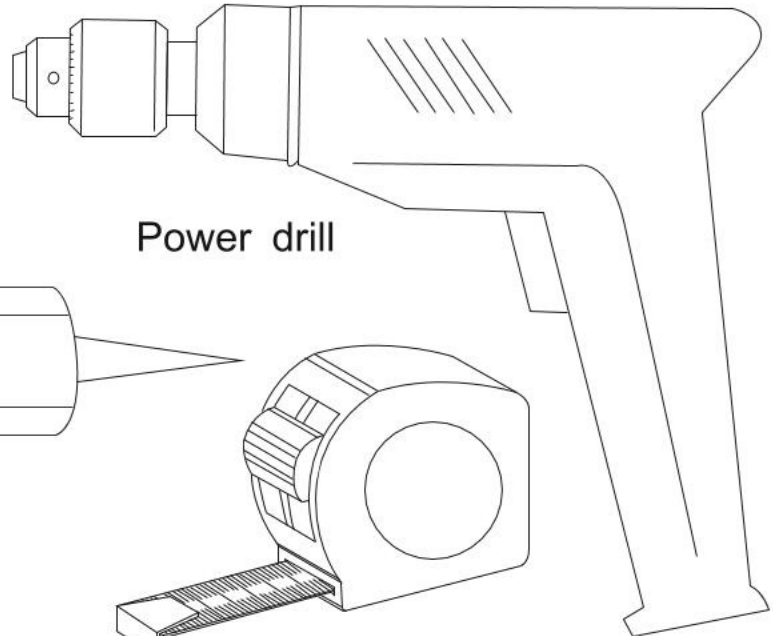

USE INSTRUCTION HANDBOOK

ISTRUZIONI DI MONTAGGIO

CRISTAL

Installation instructions

TOOLS REQUIRED(NOT SUPPLIED)

when you're ready to start,make sure that you have the following tools to hand,plenty of space and a clean dry area for assembly.

Two people are needed. Please note:although these instructions are comprehensive,We always recommend that a technically competent installer should undertake installation.

Drill bit to suit wall type
5.5mm

Power drill

Silicone

Tape measure

Forfex

Rubber Mallet

Pencil

Magnetic cross head screw driver

Level