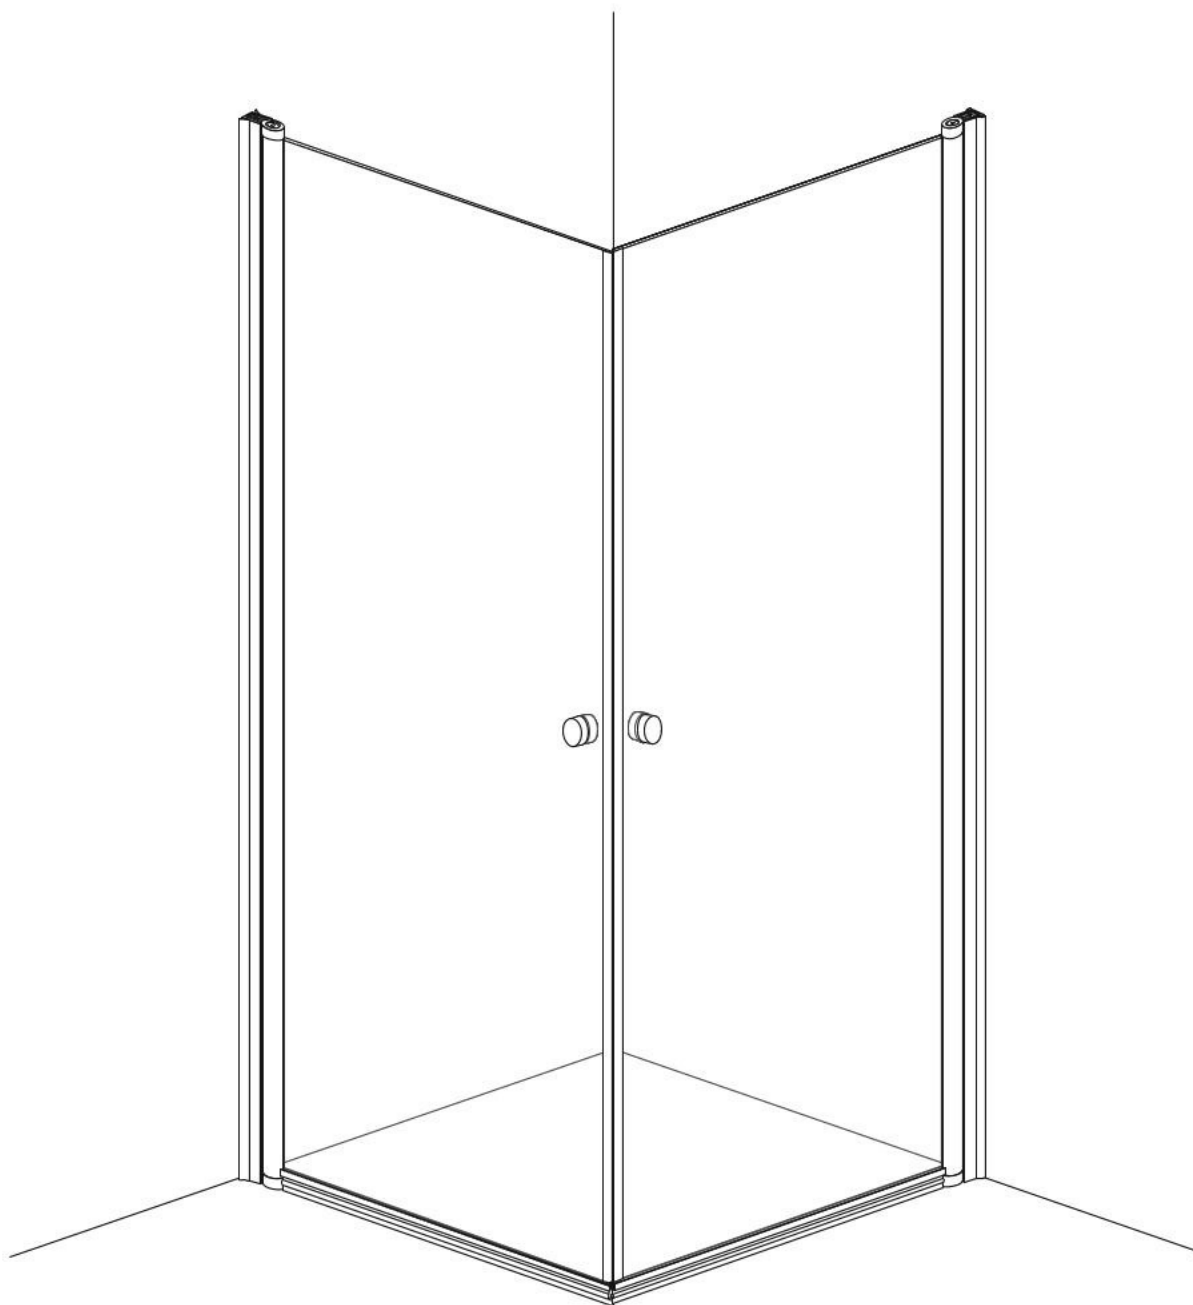

USE INSTRUCTION HANDBOOK

ISTRUZIONI DI MONTAGGIO

CRISTAL

Installation instructions

TOOLS REQUIRED(NOT SUPPLIED)

when you're ready to start,make sure that you have the following tools to hand,plenty of space and a clean dry area for assembly.

Two people are needed. Please note:although these instructions are comprehensive,We always recommend that a technically competent installer should undertake installation.

Drill bit to suit wall type
5.5mm