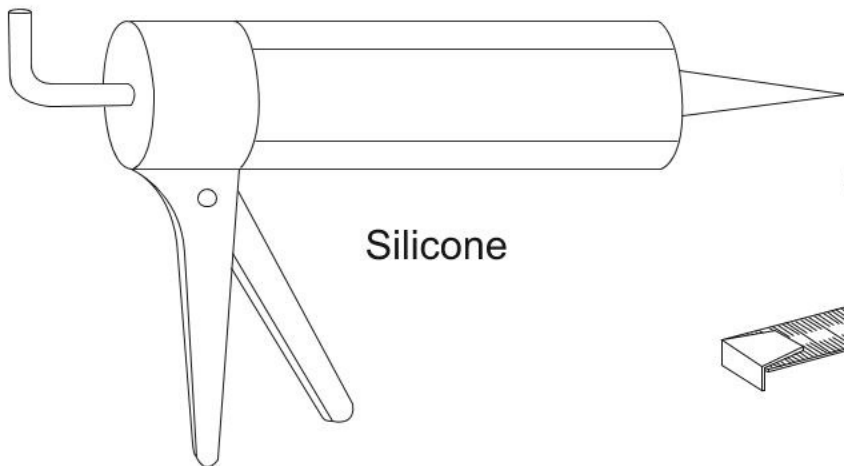

USE INSTRUCTION HANDBOOK

ISTRUZIONI DI MONTAGGIO

CRISTAL

Installation instructions

TOOLS REQUIRED(NOT SUPPLIED)

when you're ready to start,make sure that you have the following tools to hand,plenty of space and a clean dry area for assembly.

Two people are needed. Please note:although these instructions are comprehensive,We always recommend that a technically competent installer should undertake installation.

Drill bit to suit wall type
5.5mm

Power drill

Silicone

Tape measure

Forfex

Rubber Mallet

Pencil

Magnetic cross head screw driver

Level