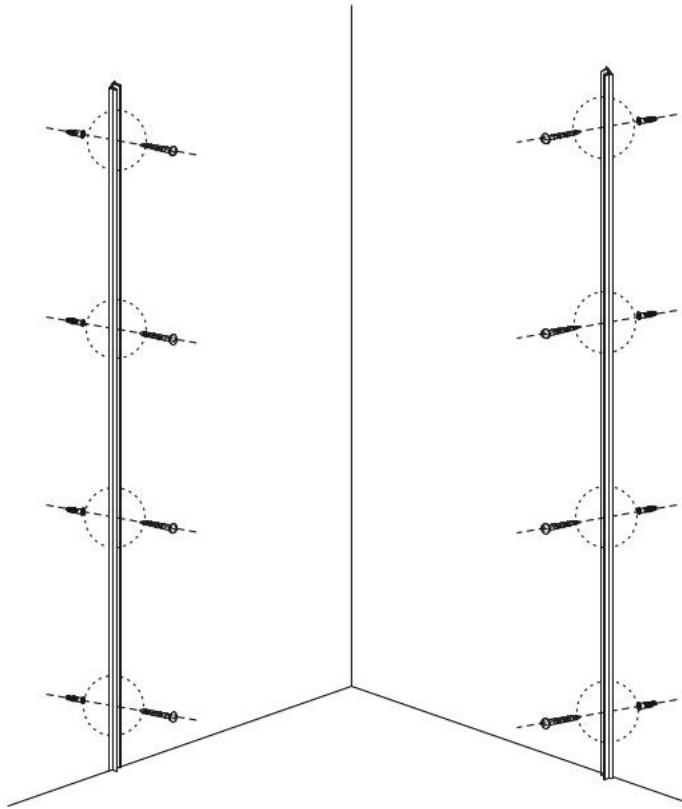

Installation instructions

1