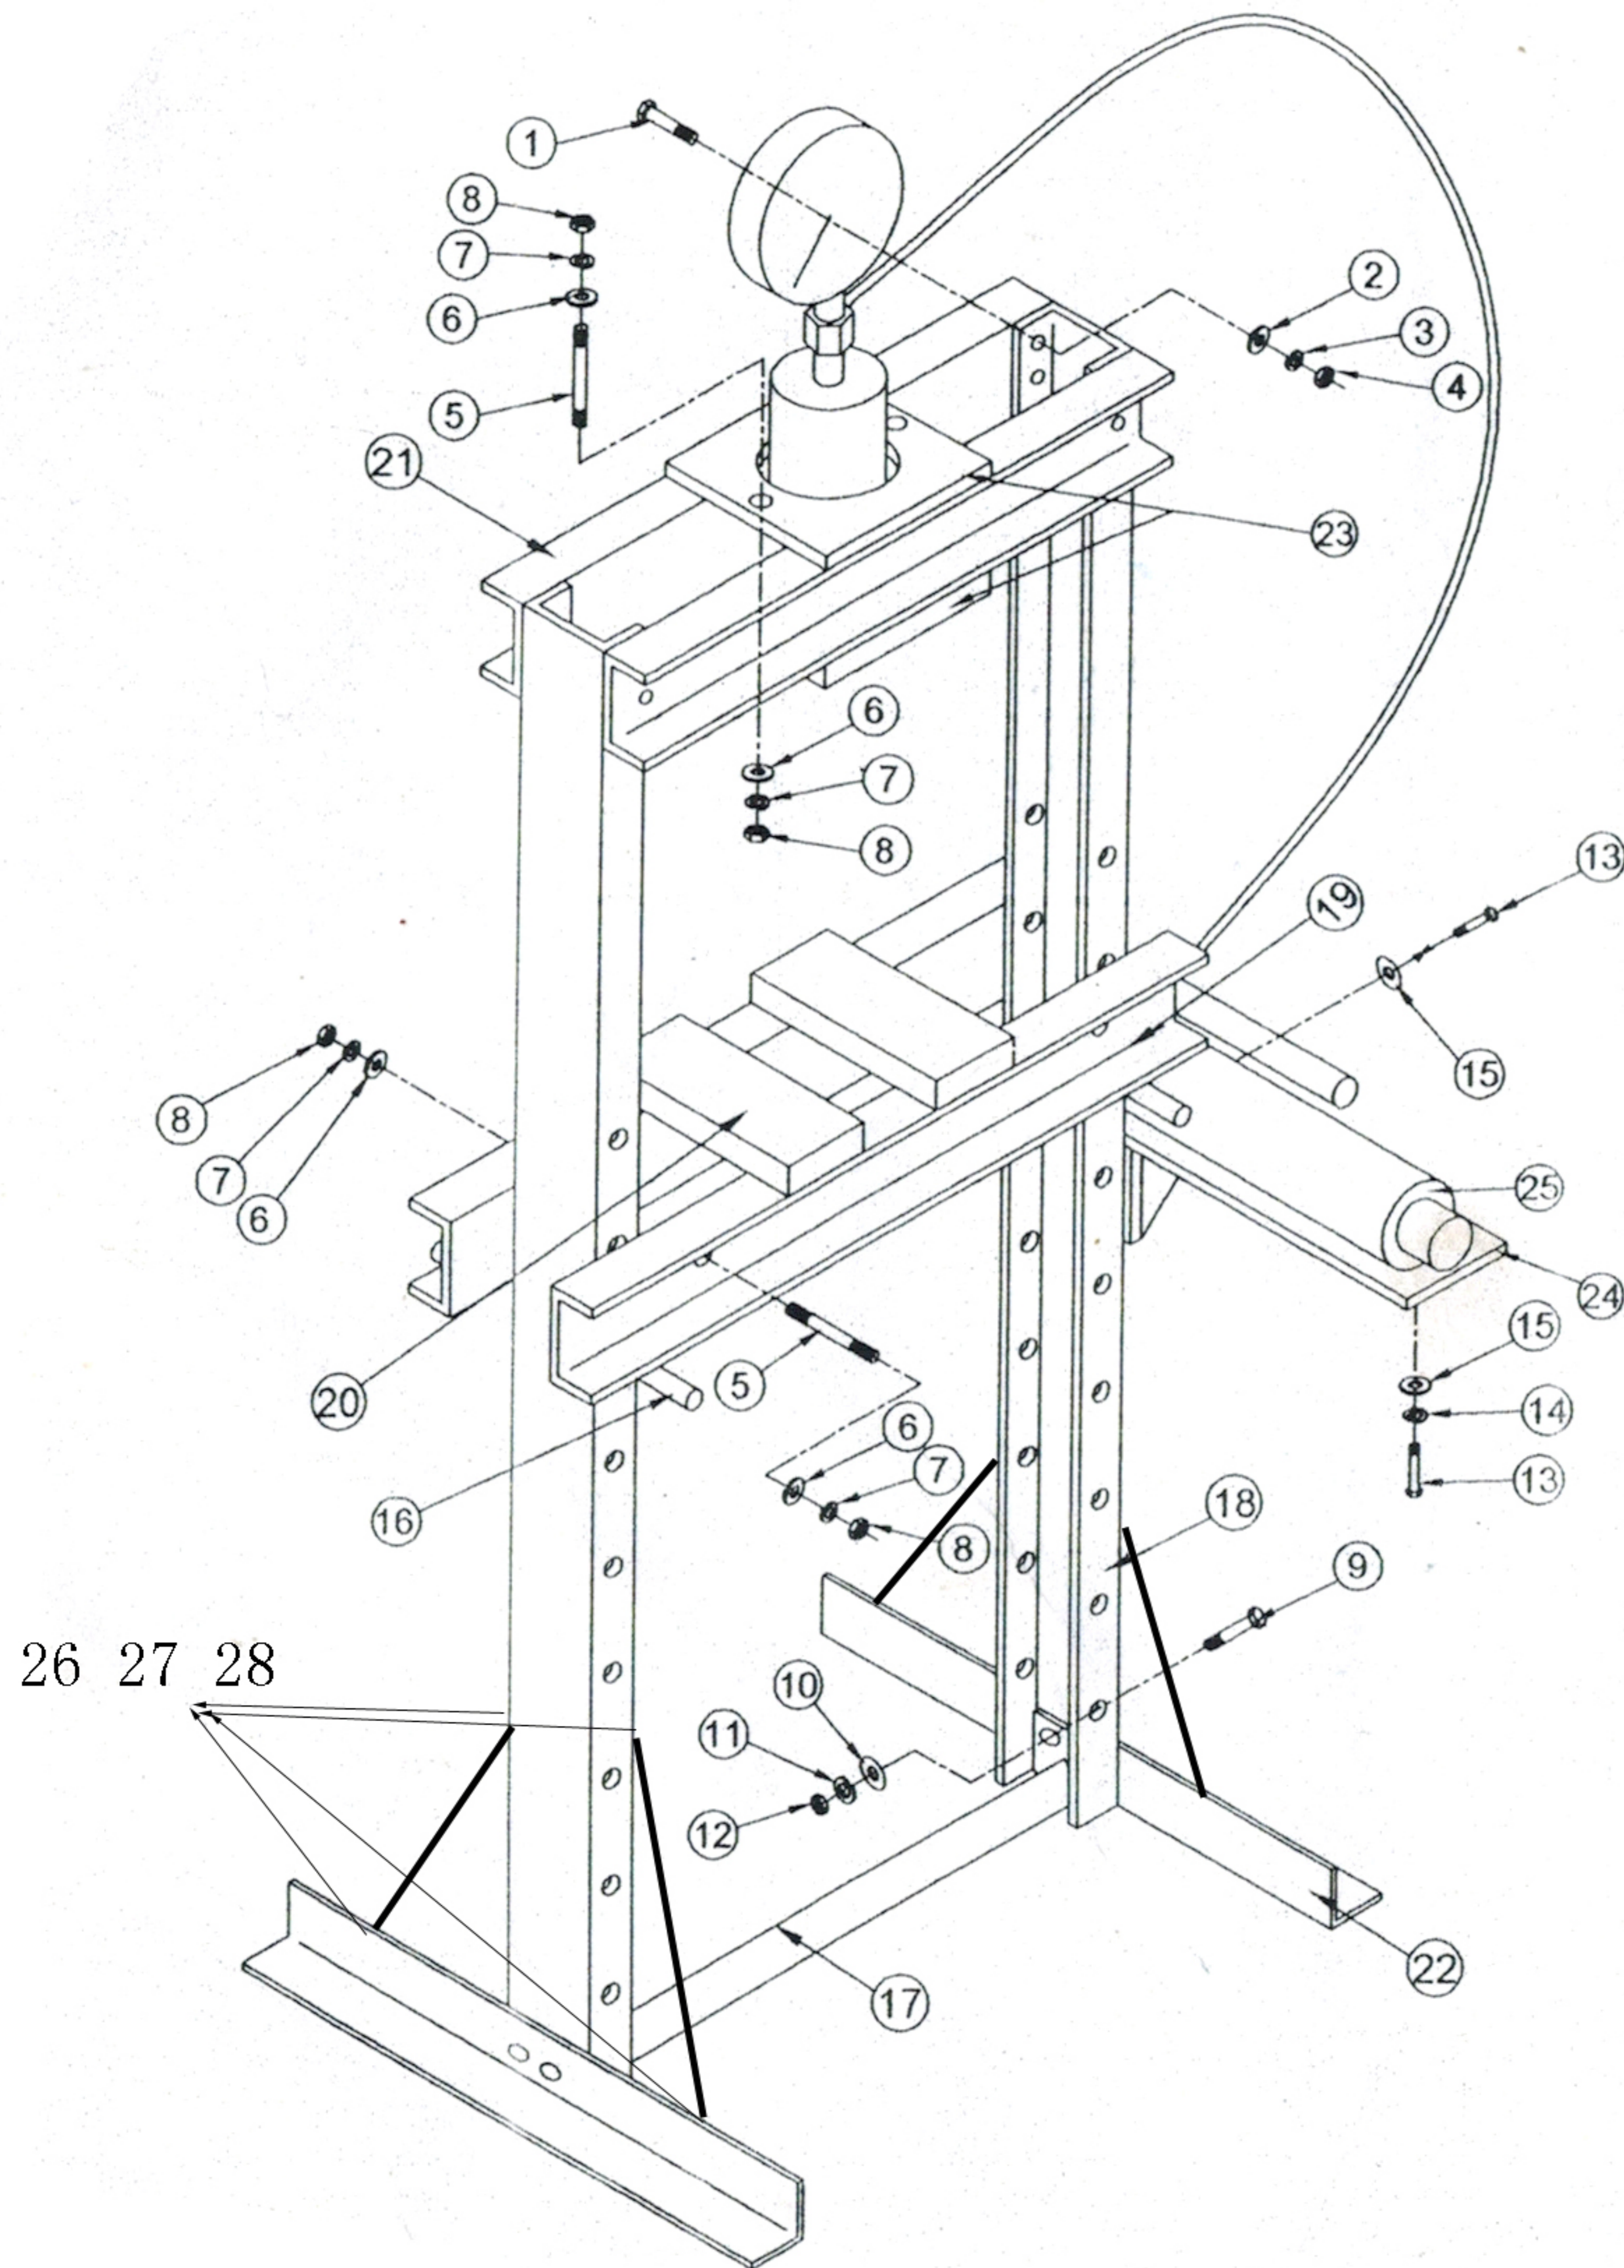

Item	Description	Qty
1	M16*40MM Bolt	8
2	M16 Washer	8
3	M16 Lockwasher	8
4	M16 Nut	8
5	M16*200MM Bolt	2
6	M16 Washer	2
7	M16 Lockwasher	2
8	M16 Nut	2
9	M12*35MM Bolt	6
10	M12 Washer	6
11	M12 Lockwasher	4
12	M12 Nut	6
13	M8*20MM Bolt	3
15	M8 Washer	3
16	φ23*300	2
17	Spreader	1
18	Frame	2
19	Bed Flat	2
20	Arbor Plate	2
21	Jack Ring/header	2
22	Base Supports	2
23	Up Board	2
24	Pump Board	1
25	Separated Jack	1
26	M10*25MM Bolt	8
27	M10 Washer	8
28	M10 Nut	8