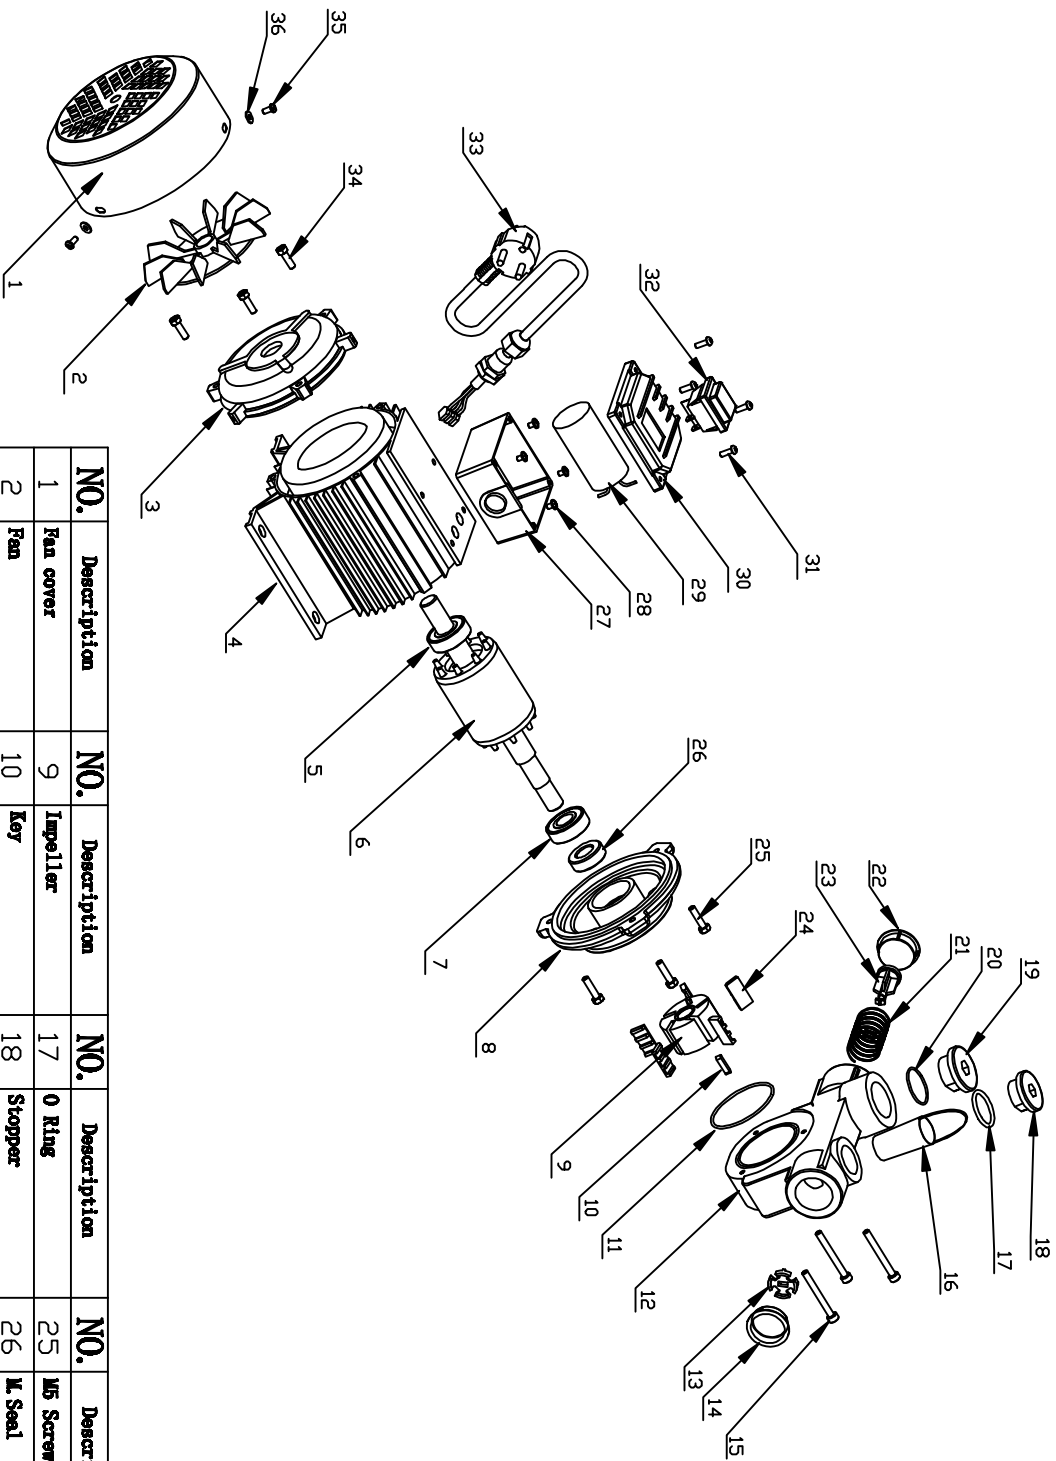

NO.	Description	NO.	Description	NO.	Description	NO.	Description	NO.	Description
1	Fan cover	9	Impeller	17	O Ring	25	M5 Screw	33	Cable Plug
2	Fan	10	Key	18	Stopper	26	M Seal	34	M5 Screw
3	End cover	11	O Ring	19	Stopper	27	Terminal Box	35	M4 Screw
4	Stator with housing	12	Pump head	20	O Ring	28	M4 Screw	36	Washer
5	Bearing	13	Cover	21	Coil spring	29	Capacitor		
6	Rotor	14	Dustproof cover	22	Dustproof cover	30	Terminal cover		
7	Bearing	15	M5 Screw	23	Non-return valve	31	M4 Screw		
8	Front cover	16	Filter	24	Slide vane	32	Control switch		