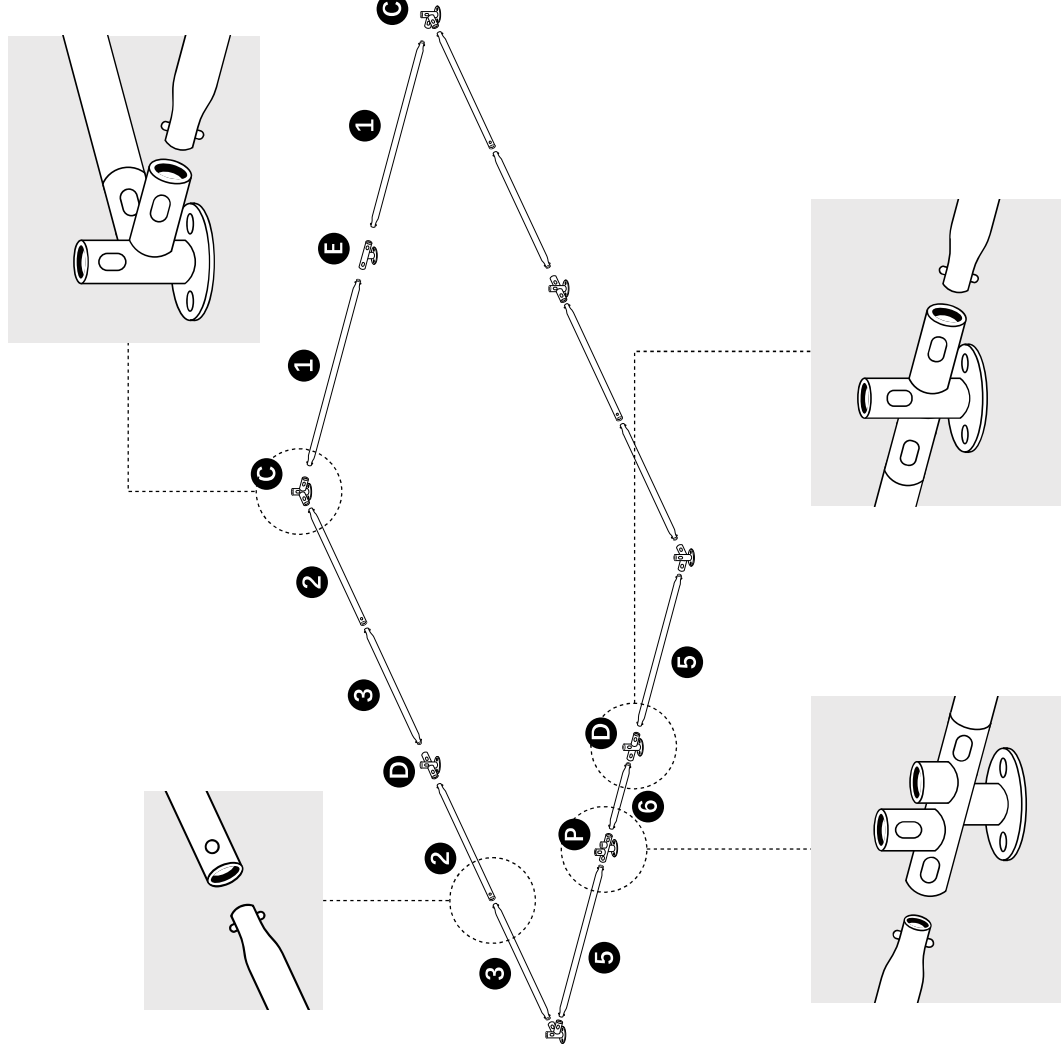

# Metal Walk-in Chicken Coop Run

Instruction manual

For specification: 4m(L) x 3m(W) x 2m(H)

Please read this manual carefully before assembly

-  **1** x2pcs 1410mm pipe
-  **2** x10pcs 970mm pipe
-  **3** x16pcs 970mm pipe
-  **4** x6pcs 1480mm pipe
-  **5** x2pcs 1115mm pipe
-  **6** x1pcs 530mm pipe
-  **D1** x1pcs
-  **D2** x1pcs 575mm
-  **D3** x3pcs 510mm
-  **D4** x1pcs 865mm
-  **D5** x1pcs 865mm
-  **D6** x1pcs 855mm
-  **D7** x1pcs 855mm
-  **D8** x1pcs 845mm
-  **D9** x1pcs 845mm
-  **D10** x1pcs 890mm
-  **D11** x1pcs 890mm
-  **A** x6pcs
-  **B** x3pcs
-  **C** x4pcs
-  **D** x3pcs
-  **E** x1pcs
-  **F** 36mx1
-  **H** x14pcs
-  **I** x2pcs
-  **J** x1pcs Roof
-  **K** x9pcs
-  **L** x14pcs
-  **M** x9pcs
-  **N** xNpcs
-  **O** xNpcs
-  **P** x1pcs

## Step 1

## Step 2