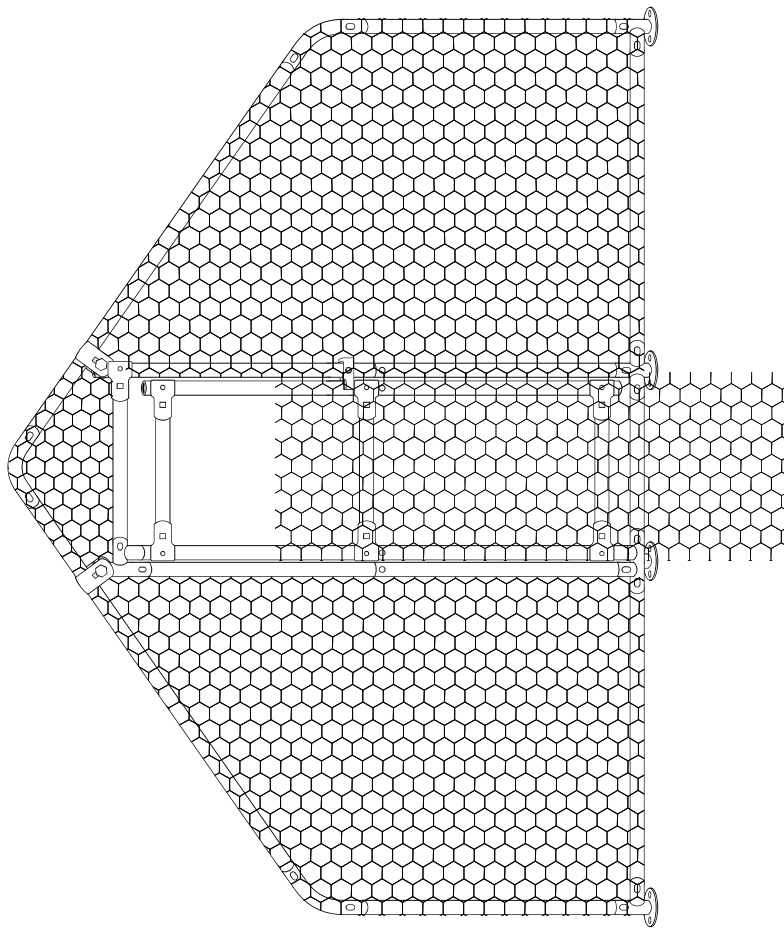

Step 8

Step 9

Step 10

(Front)

(Back)