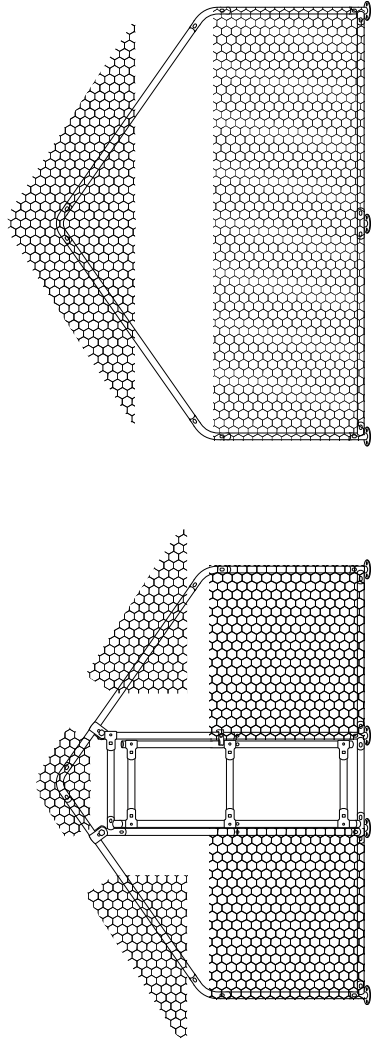

Step 8

Step 9

Step 10

(Front)

(Back)