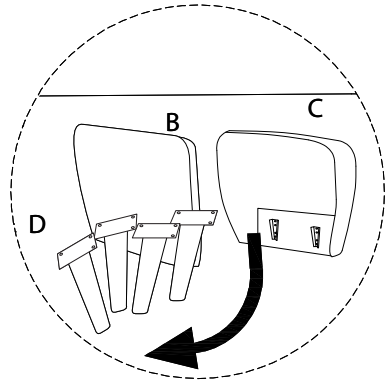

An icon showing an L-shaped metal bracket on the left and a power drill with a diagonal line through it on the right, indicating that a power drill should not be used for assembly.	A warning triangle icon with an exclamation mark inside.	A clock icon showing a 30-minute duration.
An icon showing a rectangular cushion being placed on a base on the left, and a screw being inserted into the cushion on the right with a diagonal line through it, indicating that screws should not be used to secure the cushions.	A warning triangle icon with an exclamation mark inside.	An icon of a person, representing the number of people required for assembly.

30'

1

1/5

!

1

<p>A</p> <p>x 1</p>	<p>D</p> <p>x 4</p>	<p>E</p> <p>M5 x 20 x 16</p>	<p>G</p> <p>x 1</p>
---------------------	---------------------	--	---------------------

2

F