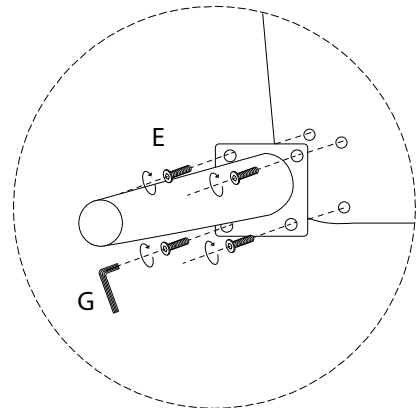

An icon showing an L-shaped metal bracket on the left and a power drill with a diagonal line through it on the right, indicating that a power drill should not be used for assembly.	A warning triangle icon with an exclamation mark inside.	A clock icon showing a 30-minute duration.
An icon showing a rectangular cushion being placed on a base on the left, and a screw being inserted into the cushion on the right with a diagonal line through it, indicating that screws should not be used to secure the cushions.	A warning triangle icon with an exclamation mark inside.	An icon of a person, representing the number of people required for assembly.

30'

1

1/5

!

1

<p>A</p> <p>x 1</p>	<p>D</p> <p>x 4</p>	<p>E</p> <p>M5 x 20 x 16</p>	<p>G</p> <p>x 1</p>
---------------------	---------------------	--	---------------------

2

F

x 1

3

B

x 1

C

x 1

!

!