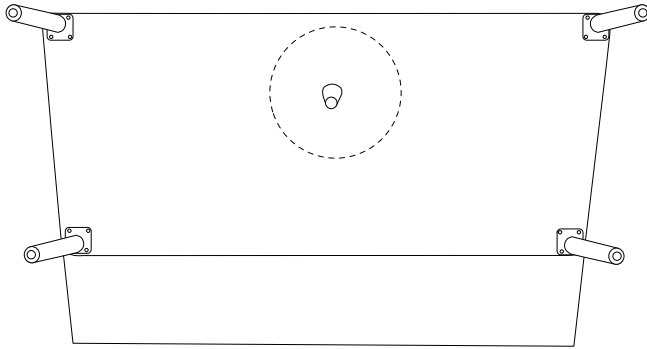

An icon showing an L-shaped metal bracket on the left and a power drill with a diagonal line through it on the right, indicating that a power drill should not be used for assembly.	A warning triangle icon with an exclamation mark inside.	A clock icon showing a 30-minute duration.
An icon showing a rectangular cushion being placed on a base on the left, and a screw being inserted into the cushion on the right with a diagonal line through it, indicating that screws should not be used to secure the cushions.	A warning triangle icon with an exclamation mark inside.	An icon of a person, representing the number of people required for assembly.

30'

1

1/5

!

1

<p>A</p> <p>x 1</p>	<p>D</p> <p>x 4</p>	<p>E</p> <p>M5 x 20 x 16</p>	<p>G</p> <p>x 1</p>
---------------------	---------------------	--	---------------------

2

F

x 1

3

B

x 1

C

x 1

!

!