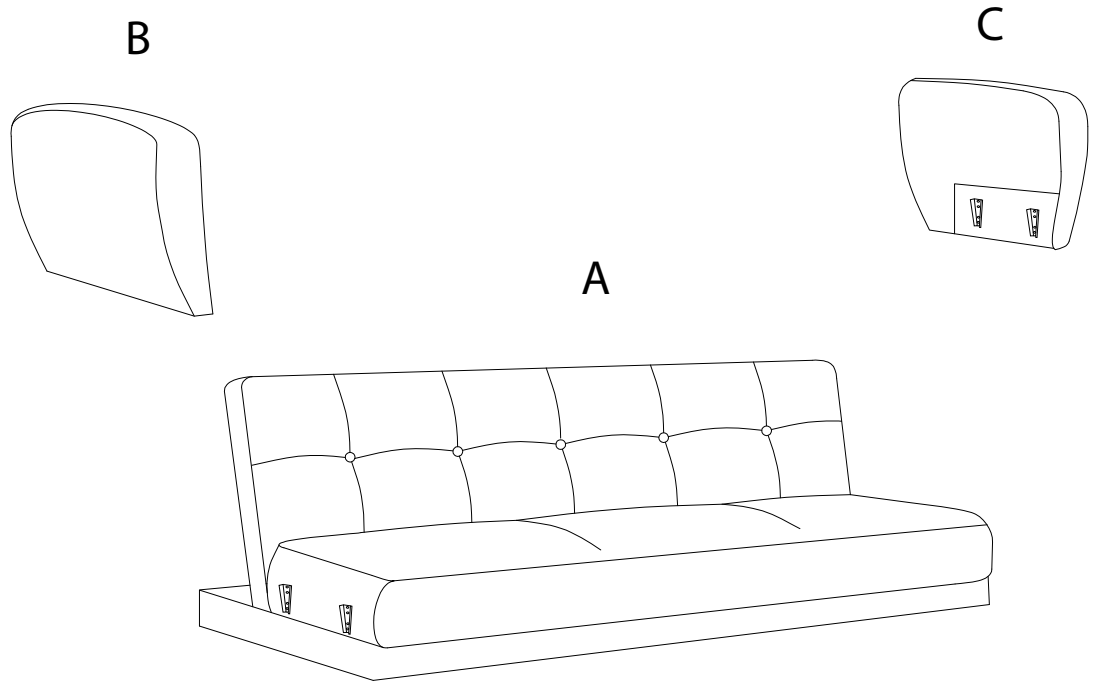

An icon showing an L-shaped metal bracket on the left and a power drill with a diagonal line through it on the right, indicating that a power drill should not be used for assembly.	A warning triangle icon with an exclamation mark inside.	A clock icon showing a 30-minute duration.
An icon showing a rectangular cushion being placed on a base on the left, and a screw being inserted into the cushion on the right with a diagonal line through it, indicating that screws should not be used to secure the cushions.	A warning triangle icon with an exclamation mark inside.	An icon of a person, representing the number of people required for assembly.

30'

1

1/5

!

1

<p>A</p> <p>x 1</p>	<p>D</p> <p>x 4</p>	<p>E</p> <p>M5 x 20 x 16</p>	<p>G</p> <p>x 1</p>
---------------------	---------------------	--	---------------------

2

F