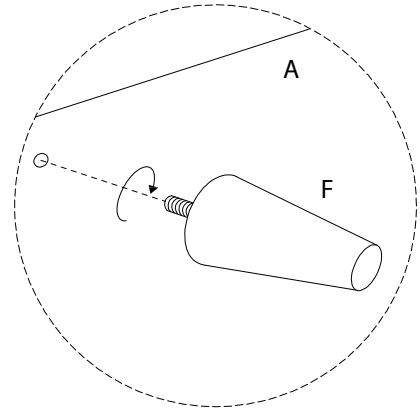

An icon showing an L-shaped metal bracket on the left and a power drill with a diagonal line through it on the right, indicating that a power drill should not be used for assembly.	A warning triangle icon with an exclamation mark inside.	A clock icon showing a 30-minute duration.
An icon showing a rectangular cushion being placed on a base on the left, and a screw being inserted into the cushion on the right with a diagonal line through it, indicating that screws should not be used to secure the cushions.	A warning triangle icon with an exclamation mark inside.	An icon of a person, representing the number of people required for assembly.

30'

1

1/5

!

1

<p>A</p> <p>x 1</p>	<p>D</p> <p>x 4</p>	<p>E</p> <p>M5 x 20 x 16</p>	<p>G</p> <p>x 1</p>
---------------------	---------------------	--	---------------------

2

F

x 1

3

B

x 1

C

x 1

!

!