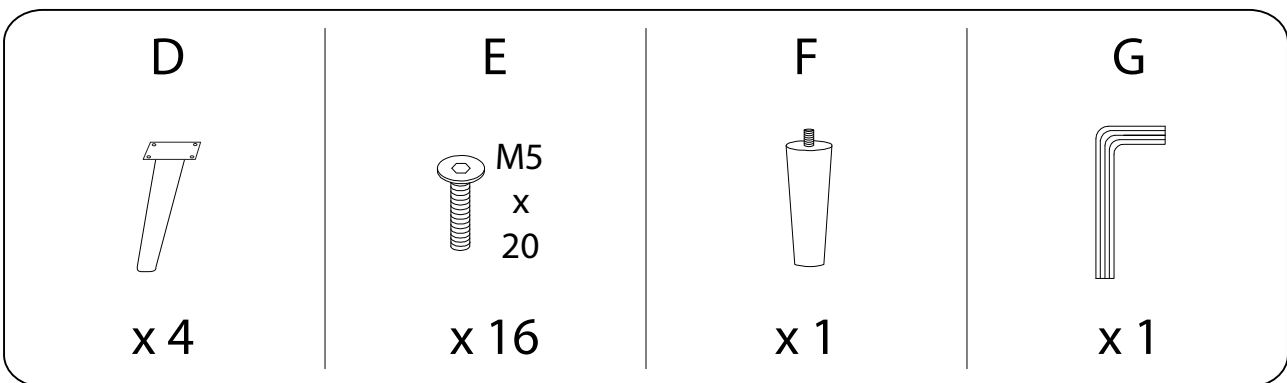

An icon showing an L-shaped metal bracket on the left and a power drill with a diagonal line through it on the right, indicating that a power drill should not be used for assembly.	A warning triangle icon with an exclamation mark inside.	A clock icon showing a 30-minute duration.
An icon showing a rectangular cushion being placed on a base on the left, and a screw being inserted into the cushion on the right with a diagonal line through it, indicating that screws should not be used to secure the cushions.	A warning triangle icon with an exclamation mark inside.	An icon of a person, representing the number of people required for assembly.

30'

1

1/5

!

1

<p>A</p> <p>x 1</p>	<p>D</p> <p>x 4</p>	<p>E</p> <p>M5 x 20 x 16</p>	<p>G</p> <p>x 1</p>
---------------------	---------------------	--	---------------------

2

F