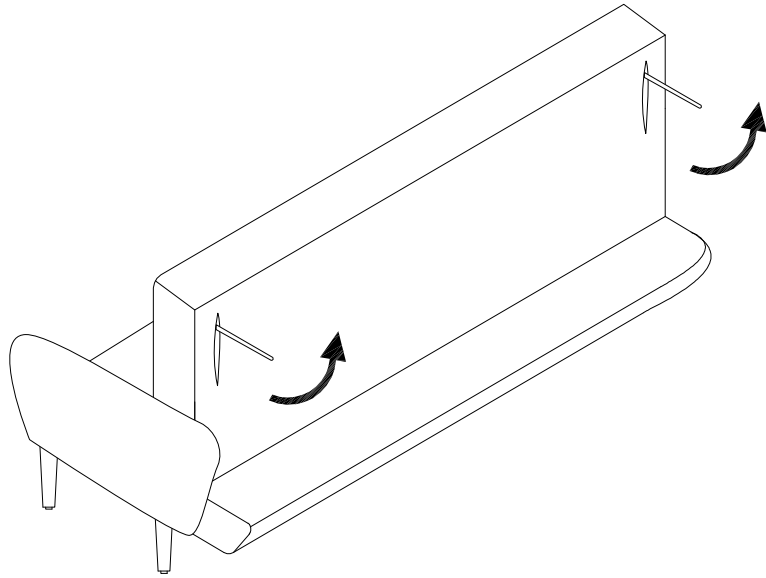

An icon showing an L-shaped metal bracket on the left and a power drill with a diagonal line through it on the right, indicating that a power drill should not be used for assembly.	A warning triangle icon with an exclamation mark inside.	A clock icon showing a 30-minute duration.
An icon showing a rectangular cushion being placed on a base on the left, and a screw being inserted into the cushion on the right with a diagonal line through it, indicating that screws should not be used to secure the cushions.	A warning triangle icon with an exclamation mark inside.	An icon of a person, representing the number of people required for assembly.

x 1

3

B

x 1

C

x 1

!

!