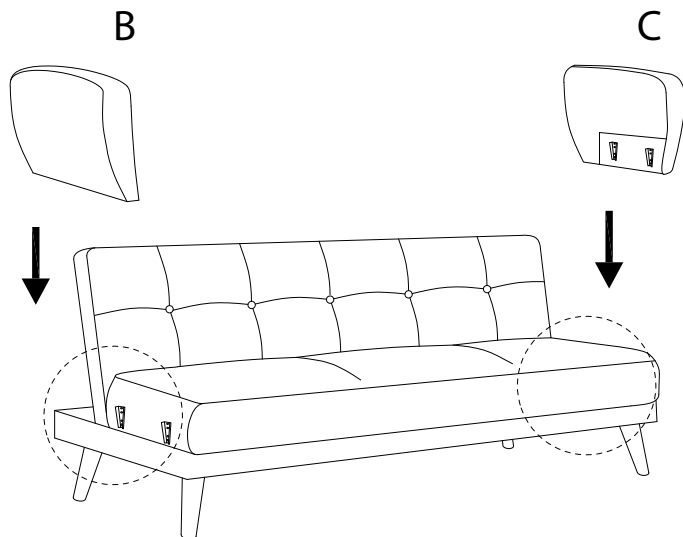

An icon showing an L-shaped metal bracket on the left and a power drill with a diagonal line through it on the right, indicating that a power drill should not be used for assembly.	A warning triangle icon with an exclamation mark inside.	A clock icon showing a 30-minute duration.
An icon showing a rectangular cushion being placed on a base on the left, and a screw being inserted into the cushion on the right with a diagonal line through it, indicating that screws should not be used to secure the cushions.	A warning triangle icon with an exclamation mark inside.	An icon of a person, representing the number of people required for assembly.

x 1

3

B

x 1

C

x 1

!

!