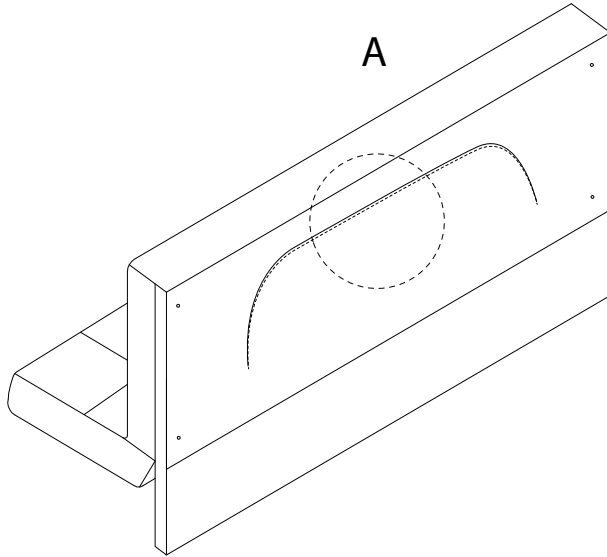

An icon showing an L-shaped metal bracket on the left and a power drill with a diagonal line through it on the right, indicating that a power drill should not be used for assembly.	A warning triangle icon with an exclamation mark inside.	A clock icon showing a 30-minute duration.
An icon showing a rectangular cushion being placed on a base on the left, and a screw being inserted into the cushion on the right with a diagonal line through it, indicating that screws should not be used to secure the cushions.	A warning triangle icon with an exclamation mark inside.	An icon of a person, representing the number of people required for assembly.

30'

1

1/5

!

1

<p>A</p> <p>x 1</p>	<p>D</p> <p>x 4</p>	<p>E</p> <p>M5 x 20 x 16</p>	<p>G</p> <p>x 1</p>
---------------------	---------------------	--	---------------------

2

F