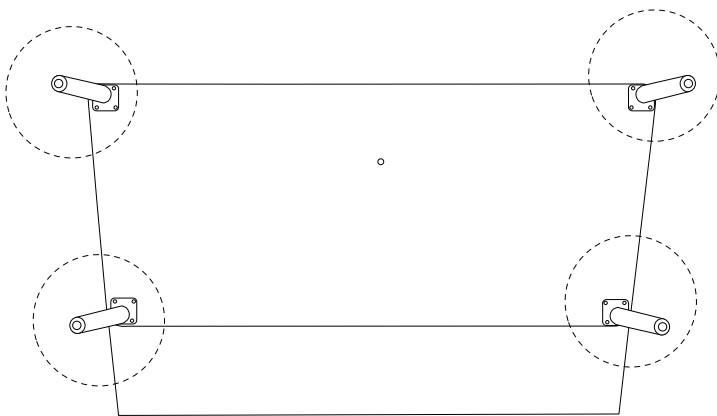

An icon showing an L-shaped metal bracket on the left and a power drill with a diagonal line through it on the right, indicating that a power drill should not be used for assembly.	A warning triangle icon with an exclamation mark inside.	A clock icon showing a 30-minute duration.
An icon showing a rectangular cushion being placed on a base on the left, and a screw being inserted into the cushion on the right with a diagonal line through it, indicating that screws should not be used to secure the cushions.	A warning triangle icon with an exclamation mark inside.	An icon of a person, representing the number of people required for assembly.

30'

1

1/5

!

1

<p>A</p> <p>x 1</p>	<p>D</p> <p>x 4</p>	<p>E</p> <p>M5 x 20 x 16</p>	<p>G</p> <p>x 1</p>
---------------------	---------------------	--	---------------------

2

F

x 1

3

B

x 1

C

x 1

!

!