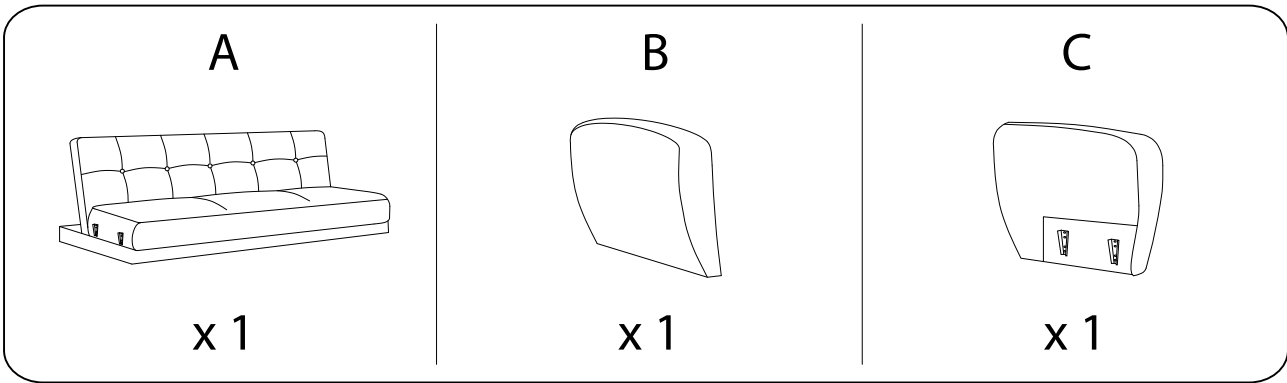

An icon showing an L-shaped metal bracket on the left and a power drill with a diagonal line through it on the right, indicating that a power drill should not be used for assembly.	A warning triangle icon with an exclamation mark inside.	A clock icon showing a 30-minute duration.
An icon showing a rectangular cushion being placed on a base on the left, and a screw being inserted into the cushion on the right with a diagonal line through it, indicating that screws should not be used to secure the cushions.	A warning triangle icon with an exclamation mark inside.	An icon of a person, representing the number of people required for assembly.

30'

1

1/5

!

1

<p>A</p> <p>x 1</p>	<p>D</p> <p>x 4</p>	<p>E</p> <p>M5 x 20 x 16</p>	<p>G</p> <p>x 1</p>
---------------------	---------------------	--	---------------------

2

F