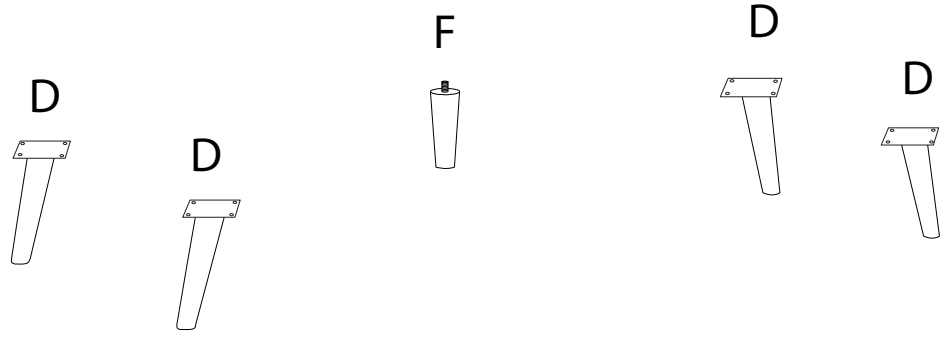

An icon showing an L-shaped metal bracket on the left and a power drill with a diagonal line through it on the right, indicating that a power drill should not be used for assembly.	A warning triangle icon with an exclamation mark inside.	A clock icon showing a 30-minute duration.
An icon showing a rectangular cushion being placed on a base on the left, and a screw being inserted into the cushion on the right with a diagonal line through it, indicating that screws should not be used to secure the cushions.	A warning triangle icon with an exclamation mark inside.	An icon of a person, representing the number of people required for assembly.

30'

1

1/5

!

1

<p>A</p> <p>x 1</p>	<p>D</p> <p>x 4</p>	<p>E</p> <p>M5 x 20 x 16</p>	<p>G</p> <p>x 1</p>
---------------------	---------------------	--	---------------------

2

F