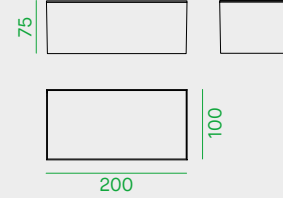

ICE20

Code	Nominal/lm	Real/lm	System/W	CCT
IC20/3K	950	491	8	3000K
IC20/4K	1050	543	8	4000K

2 ANNI DI GARANZIA • YEARS OF GUARANTEE

Mind in Italy

Applique LED quadrata o rettangolare IP65 per installazione a parete o a plafone.

IP65 square or rectangular LED luminaire for wall-mounted or ceiling installation.

Applique LED carré ou rectangulaire IP65 pour installation murale ou au plafond.

IP65 quadratische oder rechteckige LED-Leuchte für Wand- oder Decken-Installation

LED 2835

2835 LED.

LED 2835.

2835 LED.

Lifetime 30.000h (rendimento 70%).

Lifetime 30.000h (70% lumen maintenance).

Durée de vie 30.000h (rendement 70%).

Lebensdauer 30.000h (Lichtstrom 70%).