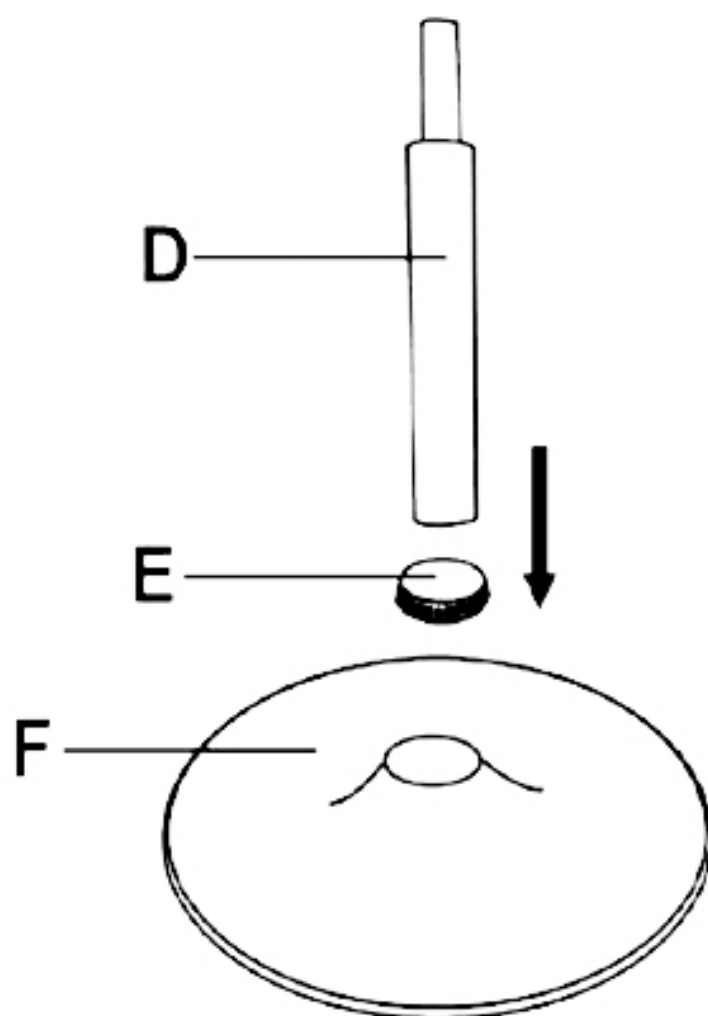

ASSEMBLY - 1

frankystar

UK

Assembly

25