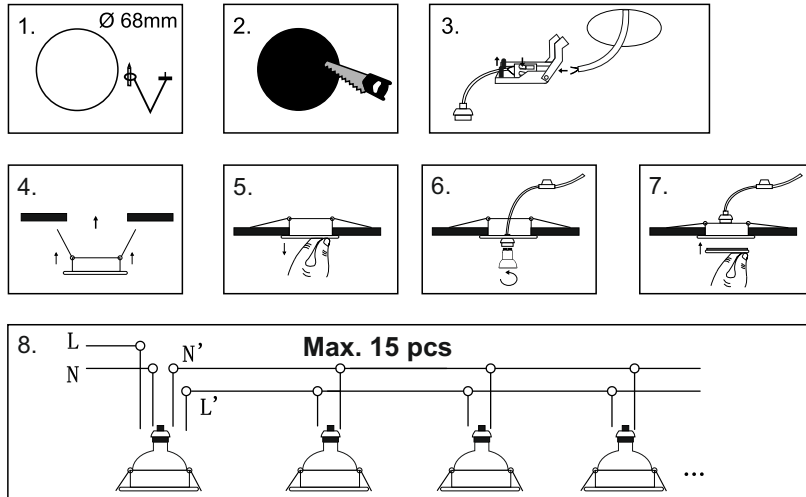

ATTENTION : Ce support à encastrer n'est pas prévu pour l'extérieur. Il peut être installé dans toutes les pièces ainsi que dans la salle de bain (volume 3).

Ce kit contient :

- un support orientable IP23
- douille GU10 + domino automatique IP20

ATTENTION : This recessed spotlight fitting is not intended for outdoor use. It can be installed in all room of the house and in the bathroom. (volume 3).

This kit contains :

- a recessed ajustable 30° spotlight IP23
- a lampholder GU10 IP20 + a quick terminal box

Suitable lamps :

- LED GU10 (220-240V)
- halogen GU10 max. 50W
- energy-saving GU10

Switch the power supply off before carrying out any work

Precautions :

- It is recommended to be installed by an electrician
- A double-insulated cable must be used.
- The supply wire must be insulated and it **MUST NOT** touch any metal parts

Installation :

Volume of bathroom :

| Symbols | Technical sheet |
|-------------|--|
| | Luminaire of insulation classe II- with safety or double isolation |
| IP23 | Indice de protection convenant à toutes les pièces et pour le volume 3 dans la salle de bain |
| | Luminaire not suitable for covering with thermally insulating material |
| | Minimum distance from lighted object |
| | Luminaire for indoor use only |