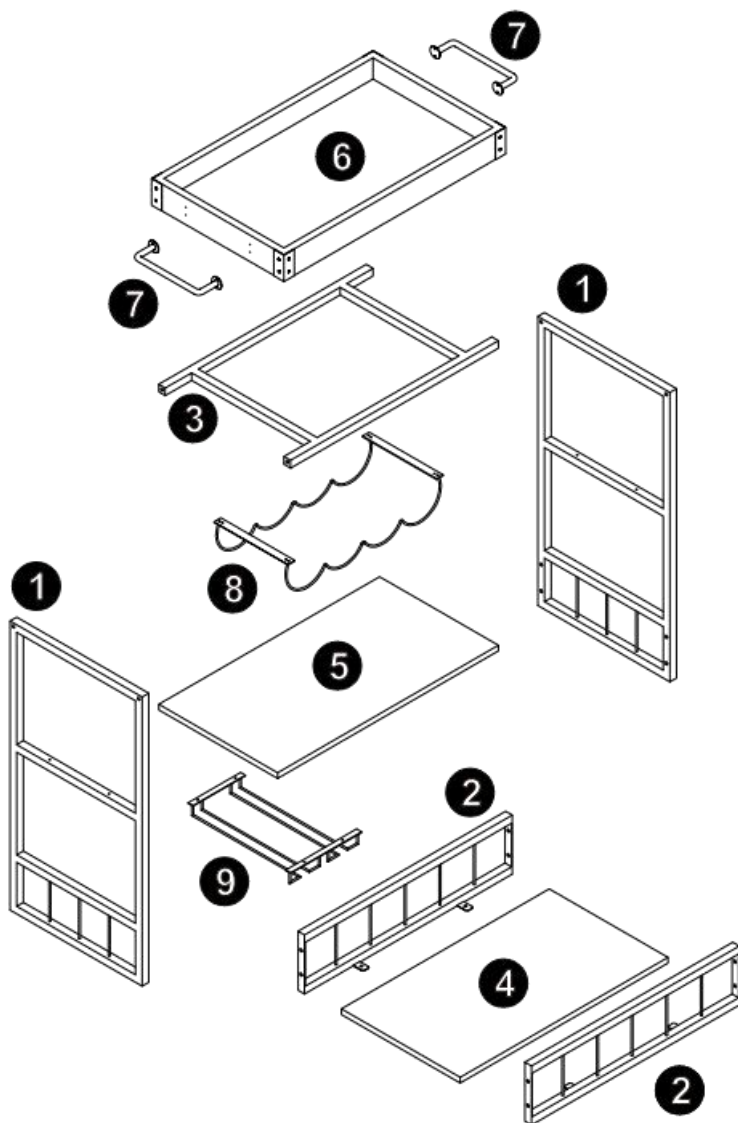

3 TIER TROLLEY

ASSEMBLY INSTRUCTIONS

- Carefully unpack & identify each component before attempting to assemble, refer to parts list.
- Please take care when assembling the unit and always set the parts on a clean, soft surface.
- Check screws, nuts and bolts periodically (or every 6 months). Tighten if necessary.

PART LIST

COMPONENTS

A: 6x40MM (x4)

B: 6x10MM (x12)

C: 4x30MM (x4)

D: 4x12MM (x8)

E: 3x12MM (x8)

F: (x2)

G: (x2)

INSTALLATION

Step 1

Attach ⑦ on both sides of ⑥ with E.

Step 2

Attach ⑧ to ③ with B.

Step 3

Attach ⑨ to ⑤ with D.

Step 4

Attach two ② to ④ with D as shown.

Step 5

Attach F and G to ① respectively as shown in the picture.

Step 6

Attach two ① to the assembled part of step 4 with B as shown.

Step 7

Attach the assembled part of step 3 to the middle position of ① with C.