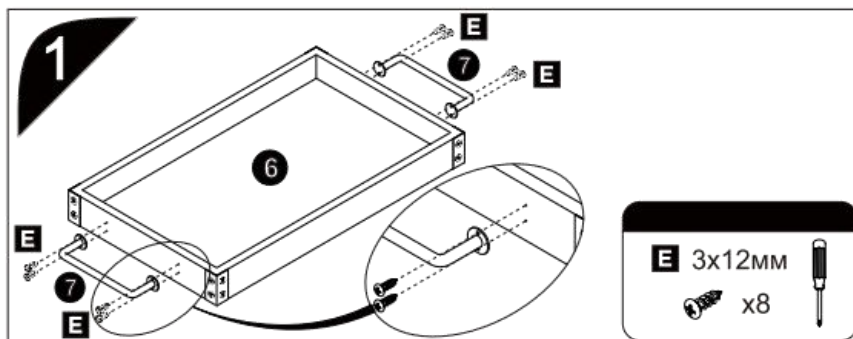

3 TIER TROLLEY

ASSEMBLY INSTRUCTIONS

- Carefully unpack & identify each component before attempting to assemble, refer to parts list.
- Please take care when assembling the unit and always set the parts on a clean, soft surface.
- Check screws, nuts and bolts periodically (or every 6 months). Tighten if necessary.

PART LIST

COMPONENTS

A: 6x40MM (x4)

B: 6x10MM (x12)

C: 4x30MM (x4)

D: 4x12MM (x8)

E: 3x12MM (x8)

F: (x2)

G: (x2)

INSTALLATION

Step 1

Attach ⑦ on both sides of ⑥ with E.

Step 2

Attach ⑧ to ③ with B.

Step 3

Attach ⑨ to ⑤ with D.