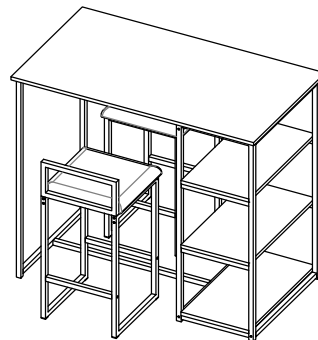

PLEASE CONTACT US FIRST

TollFree: 1-800-935-3959 (Mon. Fri. 9:00AM to 5:00 PM EST)

✉ support@teamson.com

☎ 1-631-274-3353

TollFree: +44 (0) 1952 916050 (Mon. -Fri. 9:00AM to 4:30 PM)

✉ www.teamson.co.uk

Thank you for choosing Teamson produce. If you need help with assembly or if you are missing parts, hardware, we are here to help !

Versanora

Item No: VNF-00084

Item name: Versanora - Marmo
Breakfast table set

Warning

Small parts and sharp points may be present prior to assembly. Please follow the assembly instructions closely. Improper assembly can result in personal or property damage. 2 adults are required to safely assemble this product.

Care Instructions

Dust often using a clean, soft, dry and lint-free cloth. • When blot spills, wipe with a clean, damp cloth immediately. We do not recommend the use of chemical cleansers, abrasives or furniture polish on our lacquered finish.

Periodically check to make sure all connections are tight. Re-tighten if necessary.

Hardware List:

NO.	DESCRIPTION		Q' TY
A		(ϕ1/4" * 1-1/4")	34
B		(ϕ1/4" * 1/2")	8
C		(ϕ4.0 * 15mm)	20
D		(M4)	1

Part List:

1	2	3	4	5	6	7	8	9	10
1PC	1PC	1PC	2PCS	1PC	1PC	1PC	2PCS	1PC	3PCS
11	12	13	14	15	16				
2PCS	2PCS	2PCS	4PCS	2PCS	2PCS				

MADE IN CHINA

www.teamson.com