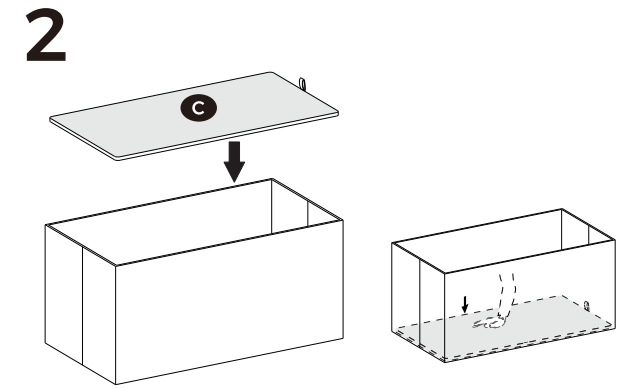

LSF016 | Storage Ottoman Sitzbank

Parts List | Teileliste

SONGMICS Everything for a wonderful life

EPA-certified MDF board, max. static load 300kg (660 lb)

The cover has passed the test according to the REACH regulation by TÜV Rheinland

Fine details and excellent finish

Practical Design: foldable and space-saving