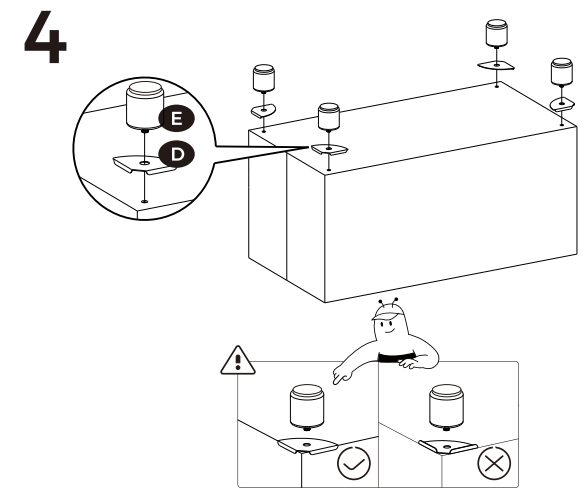

LSF016 | Storage Ottoman Sitzbank

Parts List | Teileliste

SONGMICS Everything for a wonderful life

EPA-certified MDF board, max. static load 300kg (660 lb)

The cover has passed the test according to the REACH regulation by TÜV Rheinland

Fine details and excellent finish

Practical Design: foldable and space-saving