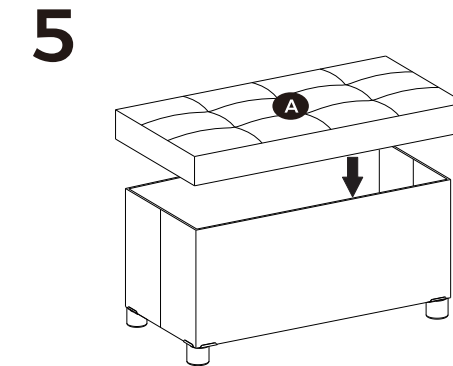

LSF016 | Storage Ottoman Sitzbank

Parts List | Teileliste

SONGMICS Everything for a wonderful life

EPA-certified MDF board, max. static load 300kg (660 lb)

The cover has passed the test according to the REACH regulation by TÜV Rheinland

Fine details and excellent finish

Practical Design: foldable and space-saving