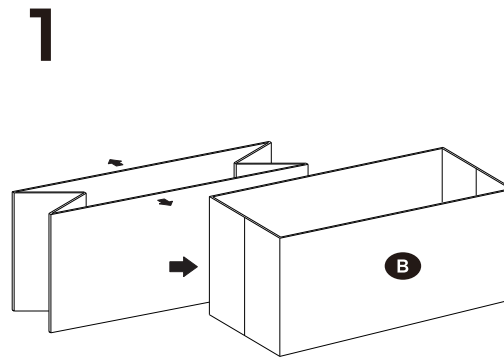

LSF016 | Storage Ottoman Sitzbank

Parts List | Teileliste

SONGMICS Everything for a wonderful life

EPA-certified MDF board, max. static load 300kg (660 lb)

The cover has passed the test according to the REACH regulation by TÜV Rheinland

Fine details and excellent finish

Practical Design: foldable and space-saving