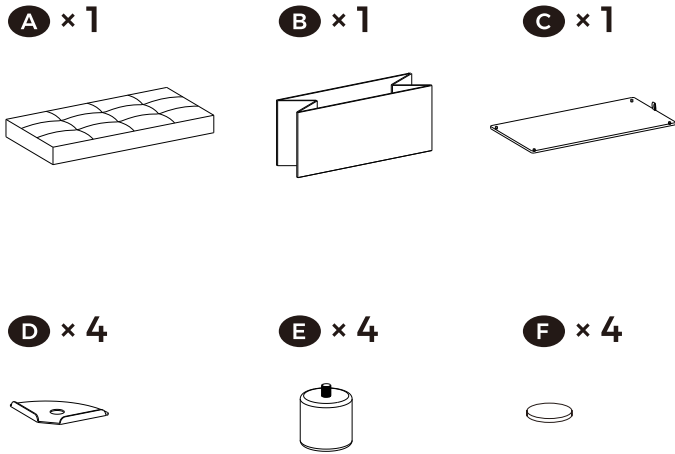

LSF016 | Storage Ottoman Sitzbank

Parts List | Teileliste

SONGMICS Everything for a wonderful life

EPA-certified MDF board, max. static load 300kg (660 lb)

The cover has passed the test according to the REACH regulation by TÜV Rheinland