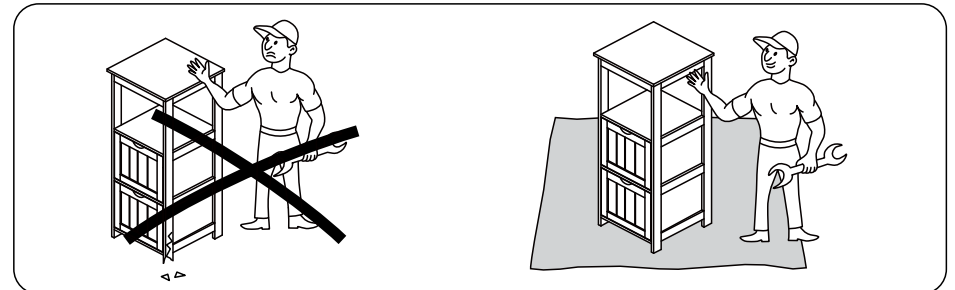

57" H CAT TREE

(Model # 610994)

Assembly Instructions

Dear Customers,

Thank you for purchasing our product. Please read this instruction manual carefully after receiving this product. It will help you assemble this product quickly, safely and correctly. You can keep this manual for future reference.

USAGE AND SAFETY INSTRUCTION

- Please read the following instructions carefully and use the product in accordance with the manual.
- Keep the instruction well. Please give the product along with the Installation and Operating Instructions, if it is for other people to use.
- The warnings, cautions, and instructions listed in this manual may not cover all possible situations that may arise when using the product. Please contact us via e-mail info@yahee.com.cn if you need further information or help.
- This product is not a climbing frame for children's play, which could result in injury. Please do not leave children unattended.
- Check the item for possible damages before use. Do not use it if it is bent, cracked, or damaged.
- Improper loading can cause a tilt of the item.
- The normal functioning of the product can be guaranteed when it is in a vertical and horizontal position. Please always position the product on a level surface.
- Do not place the product near the fire or heat sources! Caution Fire Hazard
- Be careful of your hands when setting up! We recommend wearing protective gloves for assembly.
- Do not use corrosive cleaners for cleaning!