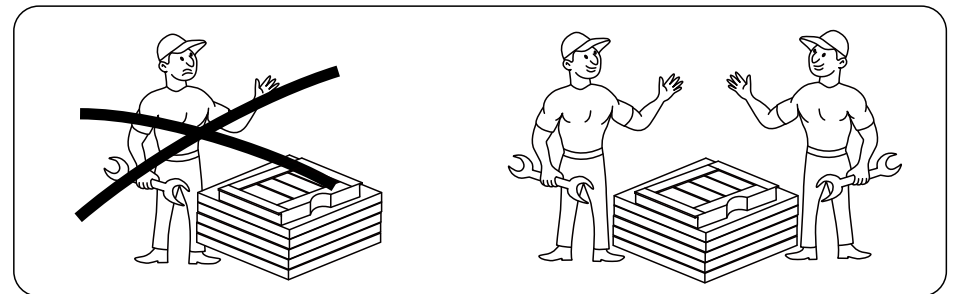

57" H CAT TREE

(Model # 610994)

Assembly Instructions

Dear Customers,

Thank you for purchasing our product. Please read this instruction manual carefully after receiving this product. It will help you assemble this product quickly, safely and correctly. You can keep this manual for future reference.

USAGE AND SAFETY INSTRUCTION

- Please read the following instructions carefully and use the product in accordance with the manual.
- Keep the instruction well. Please give the product along with the Installation and Operating Instructions, if it is for other people to use.
- The warnings, cautions, and instructions listed in this manual may not cover all possible situations that may arise when using the product. Please contact us via e-mail info@yahee.com.cn if you need further information or help.
- This product is not a climbing frame for children's play, which could result in injury. Please do not leave children unattended.
- Check the item for possible damages before use. Do not use it if it is bent, cracked, or damaged.
- Improper loading can cause a tilt of the item.
- The normal functioning of the product can be guaranteed when it is in a vertical and horizontal position. Please always position the product on a level surface.
- Do not place the product near the fire or heat sources! Caution Fire Hazard
- Be careful of your hands when setting up! We recommend wearing protective gloves for assembly.
- Do not use corrosive cleaners for cleaning!