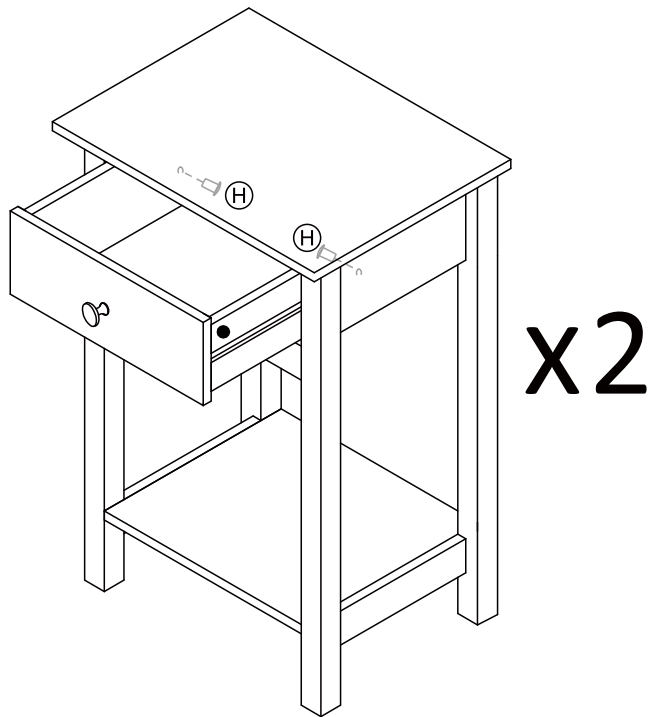

13

Thank you for purchasing a Yaheetech product!

At Yaheetech, we are dedicated to bringing you the best online shopping experience and making your life comfortable. We pride ourselves on an integrated supply chain team that works meticulously to deliver you products and service with greatest value. Our networks span across the US, the United Kingdom, Germany, France and six more European countries. It is always our belief that how customers view our business and service ultimately defines our brand.

So, how did we do? Please let us know by making an online remark about it.

😊 **Good job.** Would you like to share your experience to assist others with their shopping decisions?

😞 **Not good.** Can you give us a chance to fix the problem?

You can also get a downloadable user manual by scanning the QR code below.

591812

[www.yaheeshop.com/
pdf/all-1-5011865.pdf](http://www.yaheeshop.com/pdf/all-1-5011865.pdf)