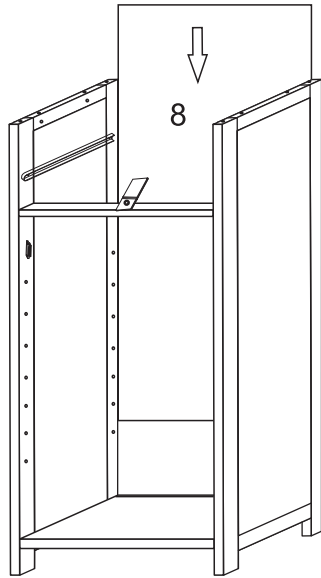

5

6

A		4 pcs
C		4 pcs

7

E		4 pc
H		1 pc
I		1 pc

8

J		6 pcs
O		6 pcs