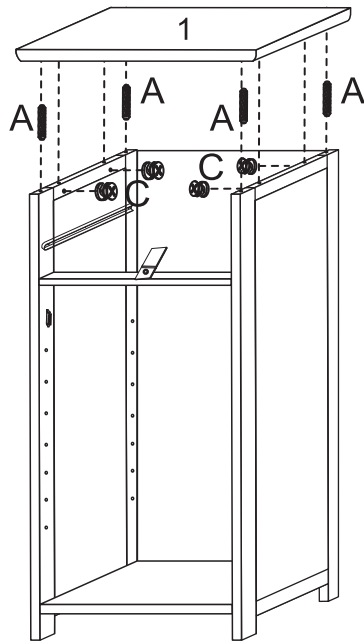

5

6

A		4 pcs
C		4 pcs

7

E		4 pc
H		1 pc
I		1 pc

8

J		6 pcs
O		6 pcs