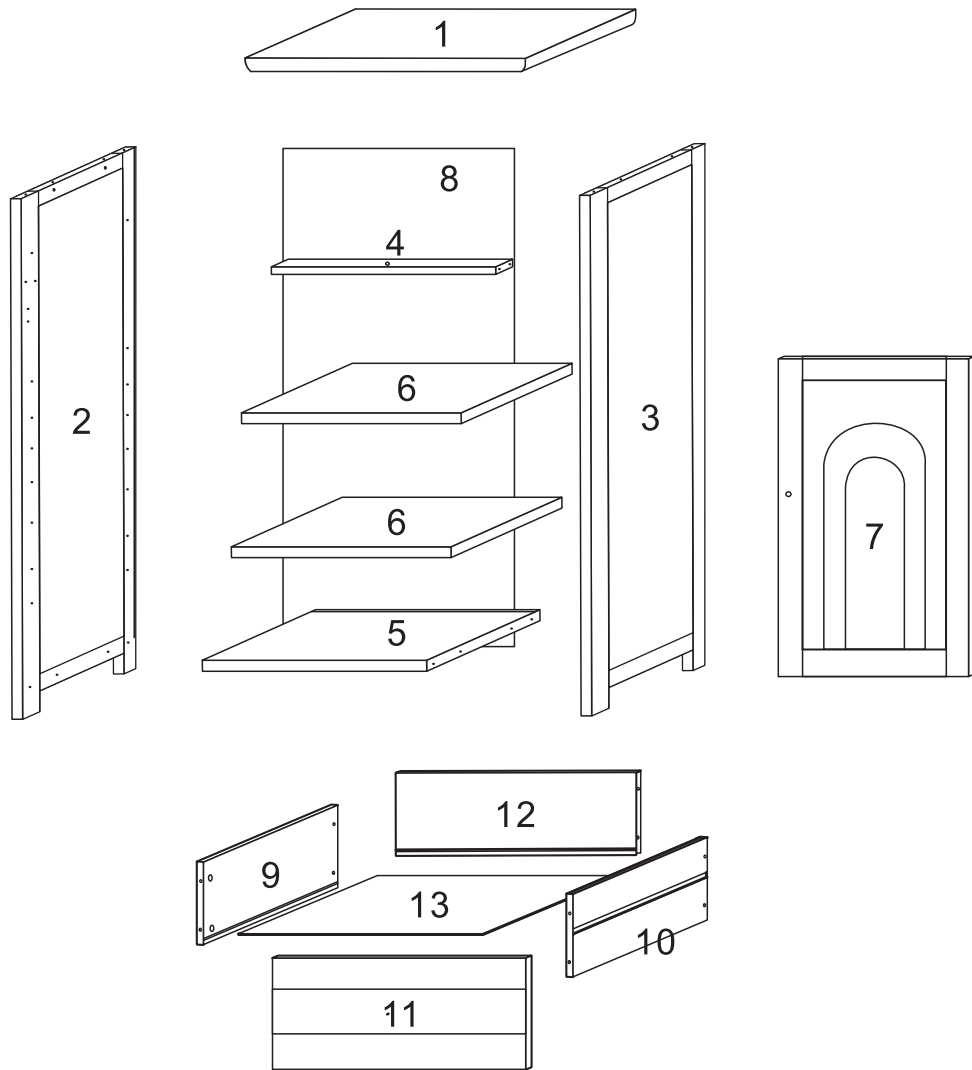

USER'S MANUAL
Bathroom Floor Cabinet

Hardware List

A	 6 x 30 mm	x 10	K		x 1
B	 6 x 35 mm	x 14	L		x 2
C	 15 x 10 mm	x 14	M	 3 x 30 mm	x 4
D		x 2	N		x 8
E	 3 x 12 mm	x 14	O	 3 x 16 mm	x 7
F		x 1	P		x 1
G		x 1	Q		x 1
H		x 2	R	 4 x 40 mm	x 1
I	 4 x 16 mm	x 2	S		x 2
J		x 6	T	 3 x 14 mm	x 2

Parts List

1		x 1	8		x 1
2		x 1	9		x 1
3		x 1	10		x 1
4		x 1	11		x 1
5		x 1	12		x 1
6		x 2	13		x 1
7		x 1			x 1

Part List Assembly Overview

1

B		14 pcs
D		2 pcs
E		9 pcs
L		2 pcs
F		1 pc
G		1 pc
T		2 pcs

2