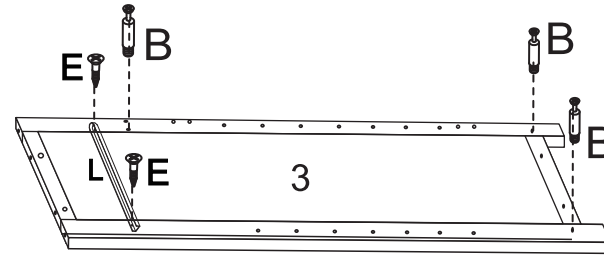

USER'S MANUAL
Bathroom Floor Cabinet

Hardware List

A	 6 x 30 mm	x 10	K		x 1
B	 6 x 35 mm	x 14	L		x 2
C	 15 x 10 mm	x 14	M	 3 x 30 mm	x 4
D		x 2	N		x 8
E	 3 x 12 mm	x 14	O	 3 x 16 mm	x 7
F		x 1	P		x 1
G		x 1	Q		x 1
H		x 2	R	 4 x 40 mm	x 1
I	 4 x 16 mm	x 2	S		x 2
J		x 6	T	 3 x 14 mm	x 2

Parts List

1		x 1	8		x 1
2		x 1	9		x 1
3		x 1	10		x 1
4		x 1	11		x 1
5		x 1	12		x 1
6		x 2	13		x 1
7		x 1			x 1

Part List Assembly Overview

1

B		14 pcs
D		2 pcs
E		9 pcs
L		2 pcs
F		1 pc
G		1 pc
T		2 pcs

2