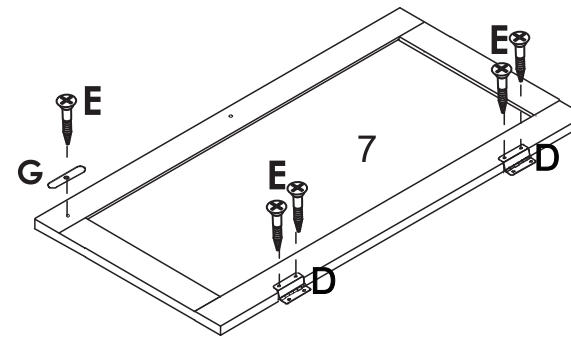

USER'S MANUAL
Bathroom Floor Cabinet

Hardware List

A	 6 x 30 mm	x 10	K		x 1
B	 6 x 35 mm	x 14	L		x 2
C	 15 x 10 mm	x 14	M	 3 x 30 mm	x 4
D		x 2	N		x 8
E	 3 x 12 mm	x 14	O	 3 x 16 mm	x 7
F		x 1	P		x 1
G		x 1	Q		x 1
H		x 2	R	 4 x 40 mm	x 1
I	 4 x 16 mm	x 2	S		x 2
J		x 6	T	 3 x 14 mm	x 2

Parts List

1		x 1	8		x 1
2		x 1	9		x 1
3		x 1	10		x 1
4		x 1	11		x 1
5		x 1	12		x 1
6		x 2	13		x 1
7		x 1			x 1

Part List Assembly Overview

1

B		14 pcs
D		2 pcs
E		9 pcs
L		2 pcs
F		1 pc
G		1 pc
T		2 pcs

2