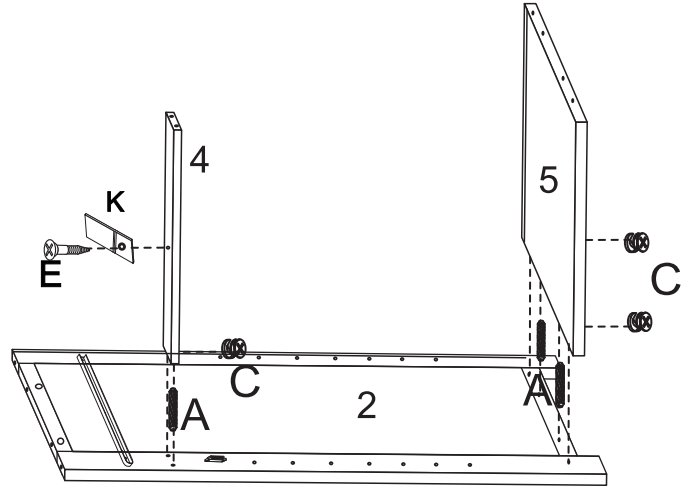

05

3

A		3 pcs
C		3 pcs
E		1 pc
K		1 pc