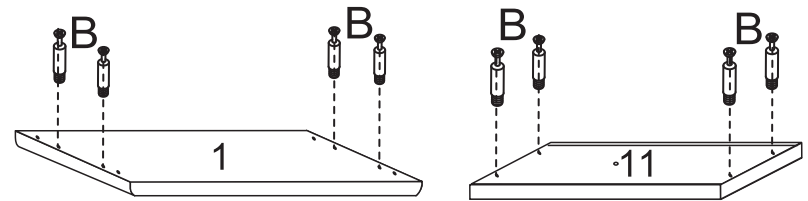

USER'S MANUAL
Bathroom Floor Cabinet

Hardware List

A	 6 x 30 mm	x 10	K		x 1
B	 6 x 35 mm	x 14	L		x 2
C	 15 x 10 mm	x 14	M	 3 x 30 mm	x 4
D		x 2	N		x 8
E	 3 x 12 mm	x 14	O	 3 x 16 mm	x 7
F		x 1	P		x 1
G		x 1	Q		x 1
H		x 2	R	 4 x 40 mm	x 1
I	 4 x 16 mm	x 2	S		x 2
J		x 6	T	 3 x 14 mm	x 2

Parts List

1		x 1	8		x 1
2		x 1	9		x 1
3		x 1	10		x 1
4		x 1	11		x 1
5		x 1	12		x 1
6		x 2	13		x 1
7		x 1			x 1

Part List Assembly Overview

1

B		14 pcs
D		2 pcs
E		9 pcs
L		2 pcs
F		1 pc
G		1 pc
T		2 pcs

2