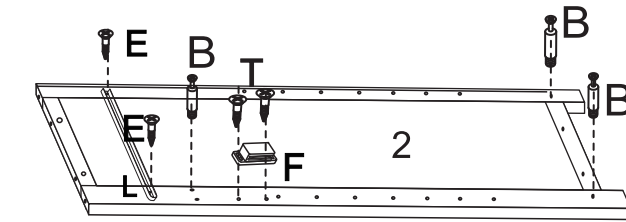

USER'S MANUAL
Bathroom Floor Cabinet

Hardware List

A	 6 x 30 mm	x 10	K		x 1
B	 6 x 35 mm	x 14	L		x 2
C	 15 x 10 mm	x 14	M	 3 x 30 mm	x 4
D		x 2	N		x 8
E	 3 x 12 mm	x 14	O	 3 x 16 mm	x 7
F		x 1	P		x 1
G		x 1	Q		x 1
H		x 2	R	 4 x 40 mm	x 1
I	 4 x 16 mm	x 2	S		x 2
J		x 6	T	 3 x 14 mm	x 2

Parts List

1		x 1	8		x 1
2		x 1	9		x 1
3		x 1	10		x 1
4		x 1	11		x 1
5		x 1	12		x 1
6		x 2	13		x 1
7		x 1			x 1

Part List Assembly Overview

1

B		14 pcs
D		2 pcs
E		9 pcs
L		2 pcs
F		1 pc
G		1 pc
T		2 pcs

2