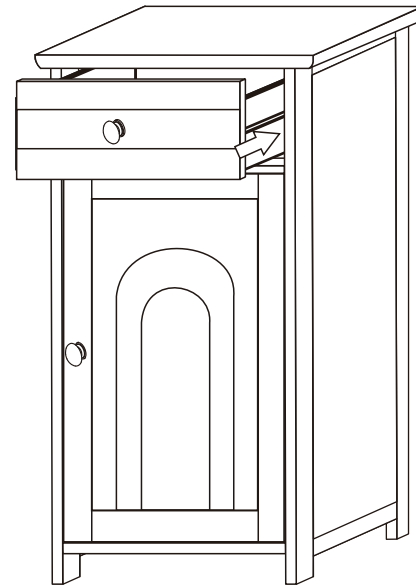

9

N 8 pcs

10

11

12

O		1 pc
P		1 pc
Q		1 pc
R		1 pc
S		2 pcs