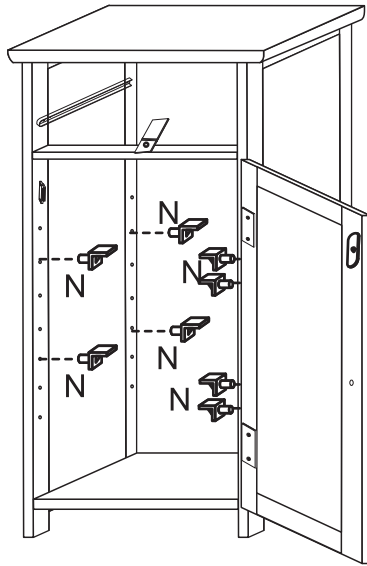

USER'S MANUAL
Bathroom Floor Cabinet

Hardware List

A	 6 x 30 mm	x 10	K		x 1
B	 6 x 35 mm	x 14	L		x 2
C	 15 x 10 mm	x 14	M	 3 x 30 mm	x 4
D		x 2	N		x 8
E	 3 x 12 mm	x 14	O	 3 x 16 mm	x 7
F		x 1	P		x 1
G		x 1	Q		x 1
H		x 2	R	 4 x 40 mm	x 1
I	 4 x 16 mm	x 2	S		x 2
J		x 6	T	 3 x 14 mm	x 2

Parts List

1		x 1	8		x 1
2		x 1	9		x 1
3		x 1	10		x 1
4		x 1	11		x 1
5		x 1	12		x 1
6		x 2	13		x 1
7		x 1			x 1

Part List Assembly Overview

1

B		14 pcs
D		2 pcs
E		9 pcs
L		2 pcs
F		1 pc
G		1 pc
T		2 pcs

2

10

11

12

O		1 pc
P		1 pc
Q		1 pc
R		1 pc
S		2 pcs