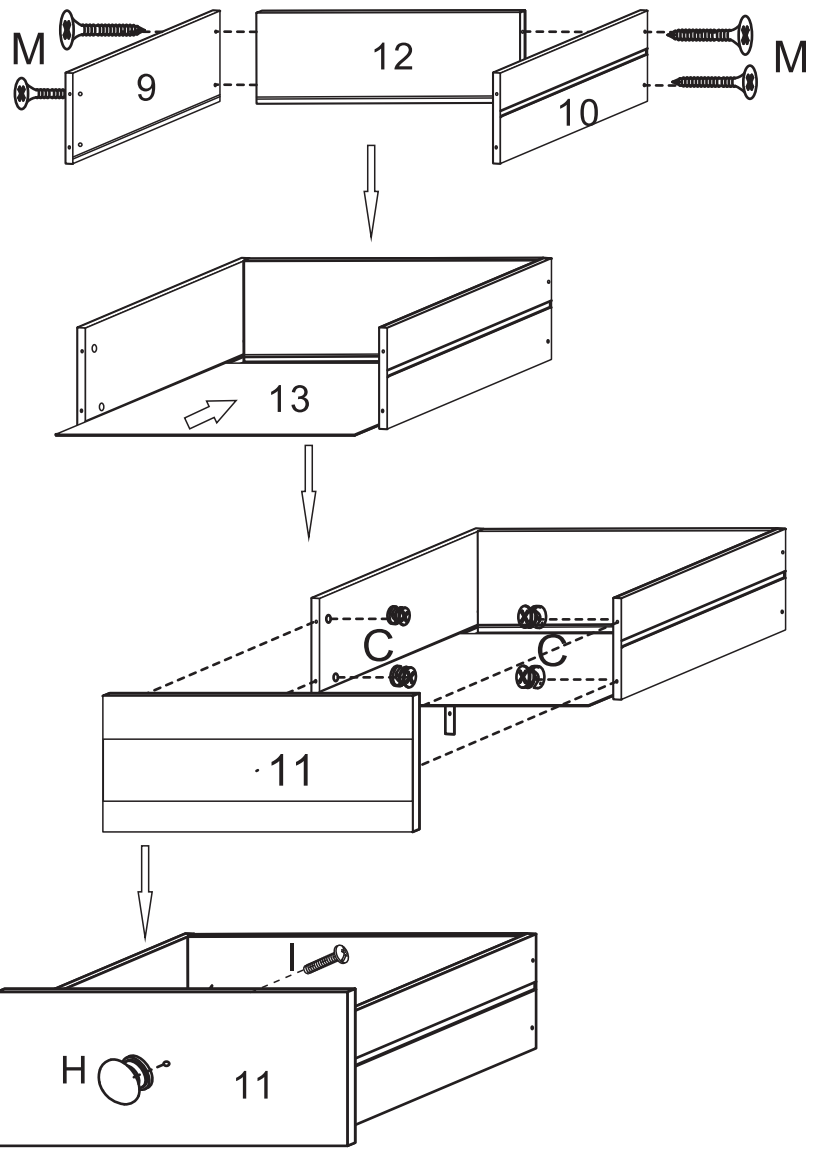

2

C		4 pcs
H		1 pc
I		1 pc
M		4 pcs