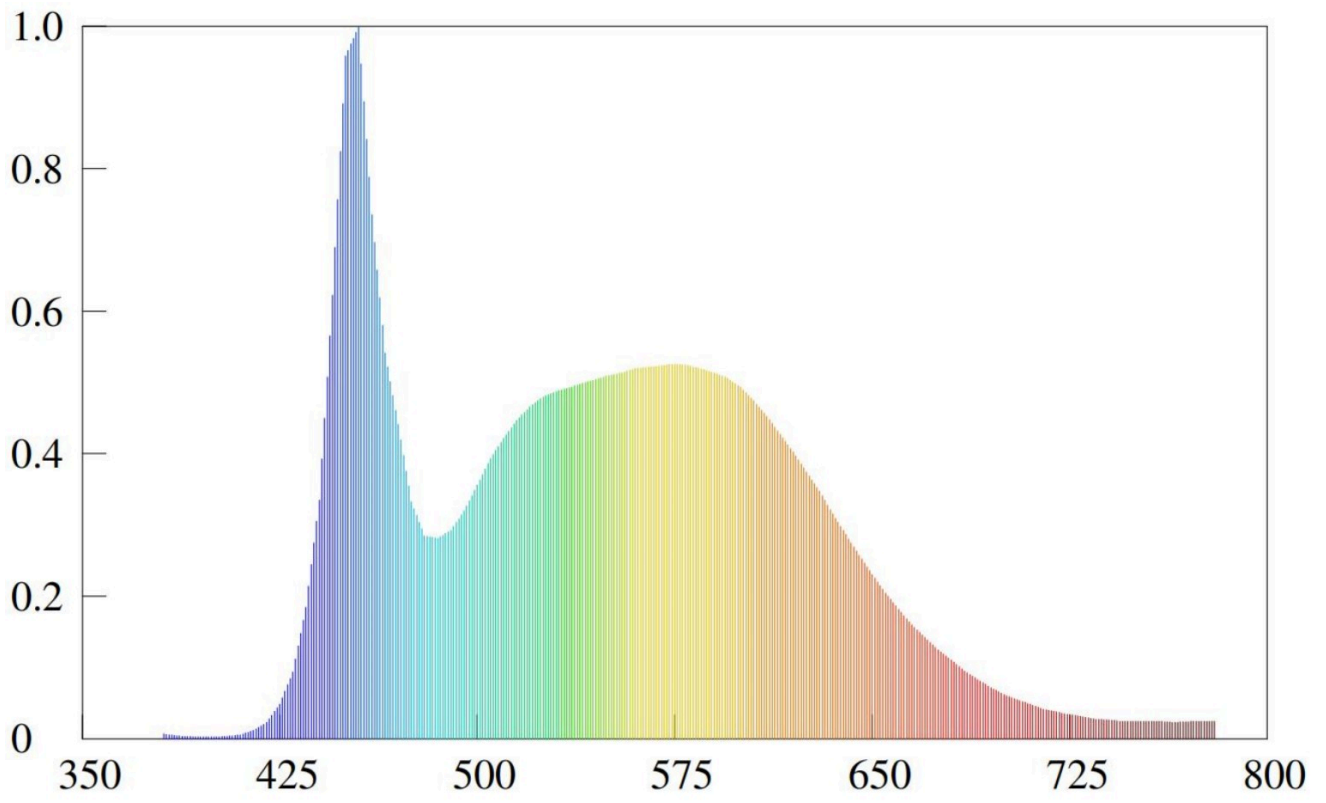

光谱分布 Spectral Distribution