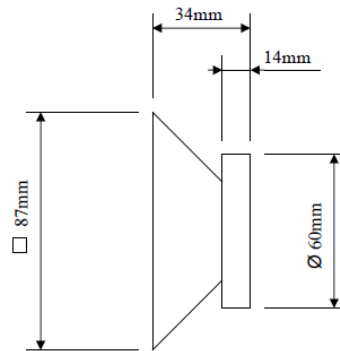

ENGLISH

Datasheet

Stock No: 628-4406

RS Pro Round Speaker Driver

Product Details

Mylar Cone Speakers

Weatherproof black cone speakers suitable for non-critical music and speech applications.

Ideal for use as sounders or alarms, where multiple tones are required

Impedance 8Ω

Loudspeaker Drivers $\leq 8\text{cm}$ (3in)

Nominal Rated Power	12W
Impedance	8Ω
Driver Shape	Round
Speaker Driver Size	8 cm (3 in) and Under
Length	87mm
Width	87mm
Depth	34.3mm
Cone/Dome Material	Mylar