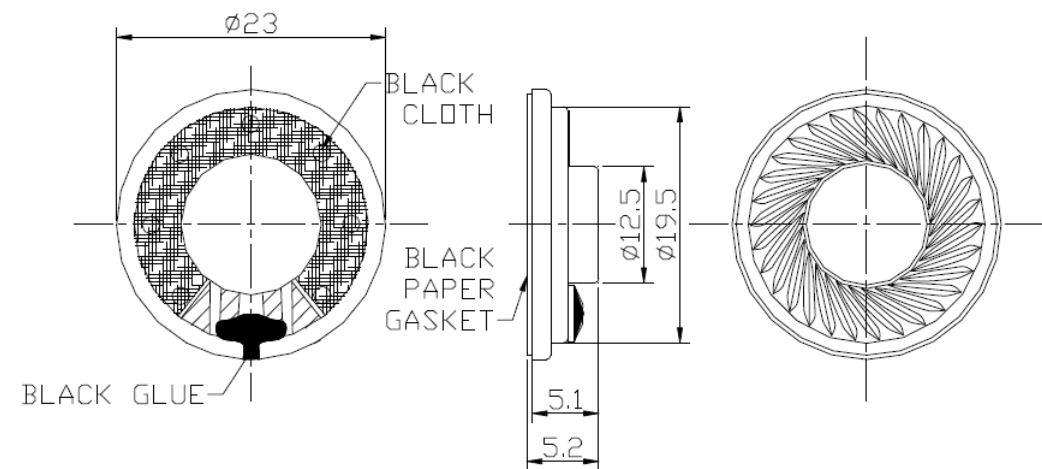

DATA SHEET

RS ESSENTIALS SPEAKER

RS Stock Code: 7903975

Specifications

Rated impedance	32±15%Ω
Nominal power	0.5W
Maximum power	1.0W
Resonant frequency	800±20%Hz
Frequency range	F 0-10000Hz
Sound output level at 0.1W/0.1m	87±3dB
Magnet material	Nd-Fe-B
Magnet size	ø9.5x1.5mm
Operating temperature	-20°C~+60°C
Storage temperature	-30°C~+60°C
Weight	8.5g±5%

Features

- ROHS compliant
- Cone material: Mylar
- Housing material: SPCC

All data at 25°C unless otherwise specified

Dimensions Unit: mm

7903975 SPEAKER - Frequency Curve

SPEAKERS