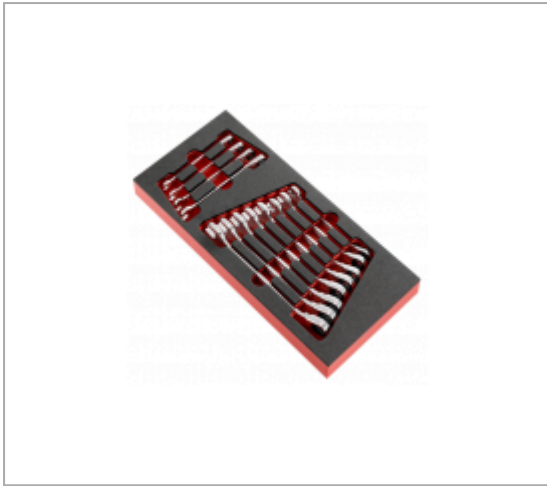

MODM.467BJ12 | MOD.467B - SETS OF METRIC RATCHET COMBINATION WRENCHES IN THERMOFORMED AND FOAM TRAYS

Description :

- Compatible with the FACOM modular storage system: - MOD.467BJ12 and MOD.467BJ13: suited to CHRONO, JET, CHRONO XL, CHRONO+, JET XL and JET+ roller cabinets. - MOD.467BXL: suited to CHRONO XL, CHRONO+, JET XL and JET+ roller cabinets.

Informations :

	MODM.467BJ12
A [mm]	8 - 9 - 10 - 11 - 12 - 13 - 14 - 15 - 16 - 17 - 18 - 19
Container	PM.MOD467J12
[kg]	1.535