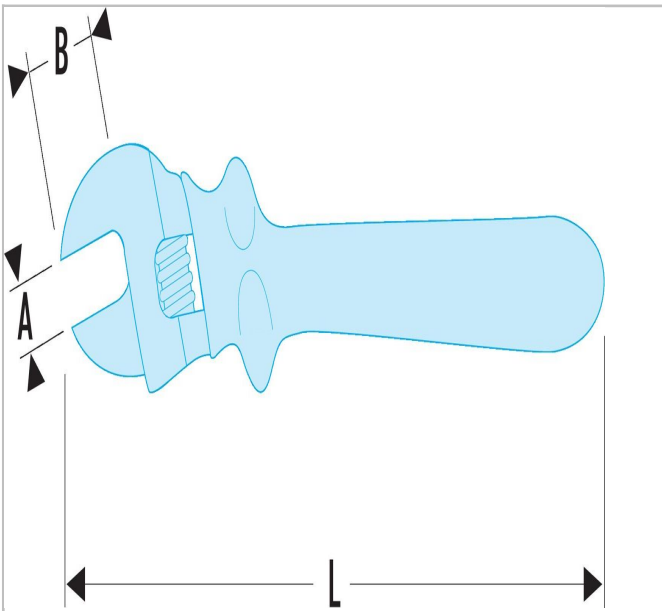

## 113.AVSE - VSE series 1,000 Volt insulated adjustable wrenches

### Description:

- Models with finger stop.
- Worm: left-hand rotation.
- Insulation with "safety" colour coding.
- Finish: burnished.

	A [mm]	Length L [mm]	Head Width B [mm]	Weight [g]
<b>113.10TAVSE</b>	30.0	260.0	29.0	655.0
<b>113.12TAVSE</b>	34.0	310.0	34.0	950.0
<b>113.15TAVSE</b>	44.0	385.0	44.0	1900.0
<b>113.8TAVSE</b>	27.0	210.0	24.0	385.0