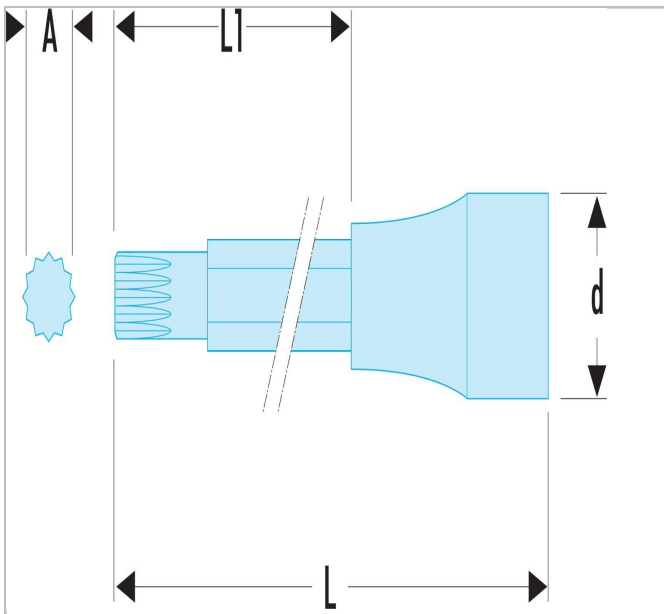

## SV.LB - 1/2" drive long-reach XZN® spline bit sockets

### Description:

- Long and extra long reach series
- For XZN® female drive fasteners.
- Non-removable bit.
- Finish: bright chrome with phosphate-hardened tip.

	A [mm]	Diameter [mm]	Length L [mm]	Length L1 [mm]	Weight [g]
<b>SV.10ELB</b>	M10	22.8	120.0	120.0	110.0
<b>SV.10LB</b>	M10	22.8	100.0	64.0	90.0
<b>SV.12ELB</b>	M12	22.8	140.0	104.0	150.0
<b>SV.12LB</b>	M12	22.8	100.0	64.0	120.0
<b>SV.14LB</b>	M14	22.8	100.0	64.0	150.0
<b>SV.16LB</b>	M16	22.8	100.0	64.0	160.0
<b>SV.18LB</b>	M18	22.8	100.0	64.0	180.0
<b>SV.6LB</b>	M6	22.8	100.0	64.0	80.0
<b>SV.8LB</b>	M8	22.8	100.0	64.0	80.0