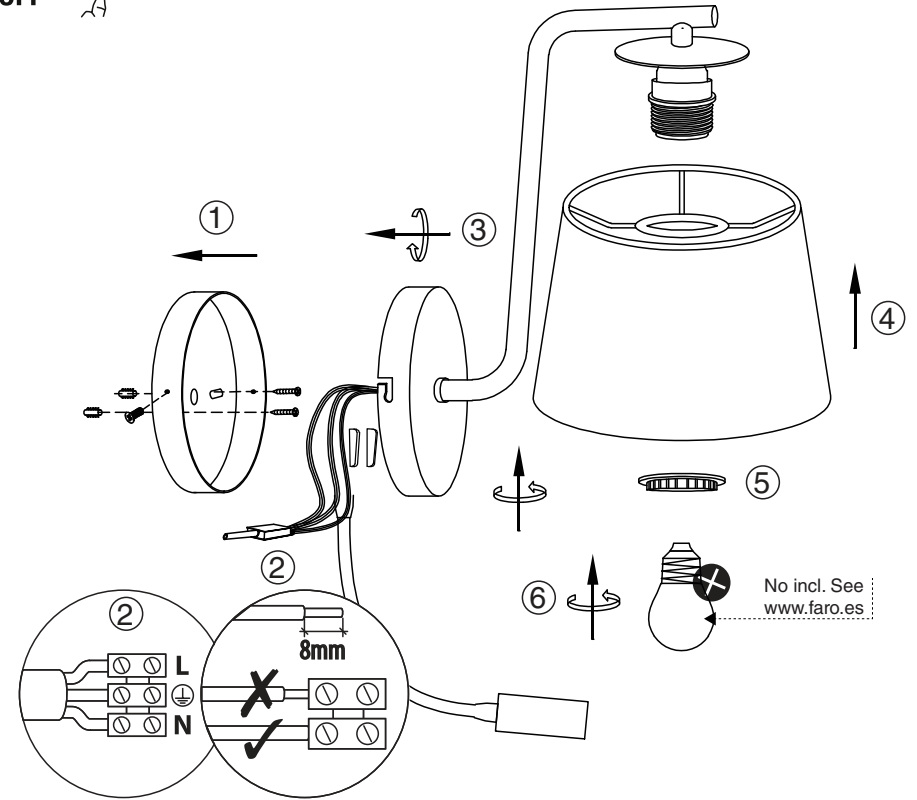

Refs. 29326, 29327, 29328

Refs. 29329, 29330, 29331

TECHNICAL FEATURES

1 X E27 MAX 15W LED no incl.

TECHNICAL FEATURES

1 X E27 MAX 15W LED no incl. + LED 3W 3000K 200LM incl

Together
we take care
of the planet