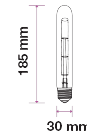

6W

VT-2006 6W T30 LED FILAMENT BULB AMBER GLASS COLORCODE:2200K E27

Equivalent 50W	Lumens 600	Beam Angle 300	Dimensions 30x185mm
--------------------------	----------------------	--------------------------	-------------------------------

Warm White
SKU:7143

Technical Information

Instant Start: 0-100% in 11s	Long life: 20,000 Hours
EQ-WATTS: 50	LED Chip Type: FILAMENT
Watts: 6	IP Rating: IP20
Lumens: 600	Dimmable: No
Holder Type: E27	Warranty (Years): 2
Shape: T30	PF: >0.5
Beam Angle: 300	CRI: >80
Unit Color: White	Operation Temperature: -25 to +50°C
Body Type: Glass	Input Power: AC:220-240V,50/60Hz
Energy Rating: A+	

Note: 

Suitable & Recommended for maximum daily use of 10-12 hours, usage beyond this would void the warranty

Packaging

Unit Details

Gross Weight(GW) Kgs	0.065
Length(Box)mm	35
Width(Box)mm	35
Height(Box)mm	210
Unit CBM	0.000352