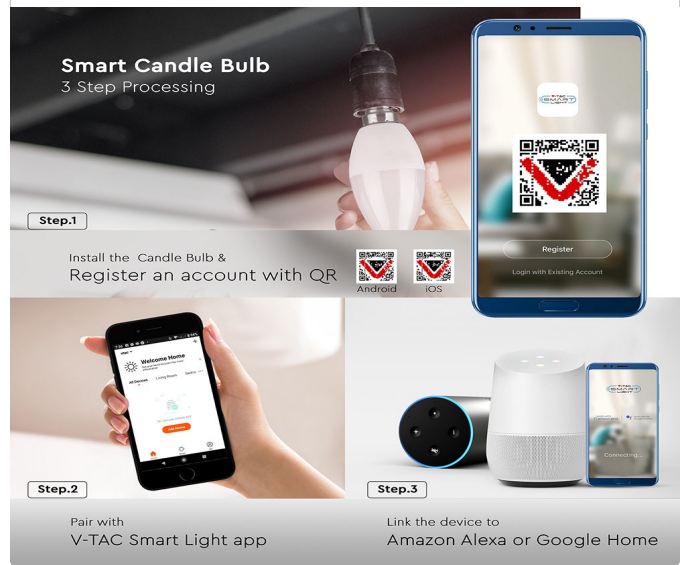

Smart Candle Bulb 3 Step Processing

Step.1

Install the Candle Bulb & Register an account with QR

Step.2

Pair with V-TAC Smart Light app

Step.3

Link the device to Amazon Alexa or Google Home

PACKAGING

Gross Weight (Kgs): 0.035
Unit CBM: 0.00016
Dimension: 37x100mm

MASTER BOX PACKAGING

Box Qty: 10
Qty Per Pallet: 5000
Length (Box) mm: 40
Width (Box) mm: 40
Height (Box) mm: 100

LISTING DETAILS

Commodity Code: 9405403990
EanCode: 3800157646659