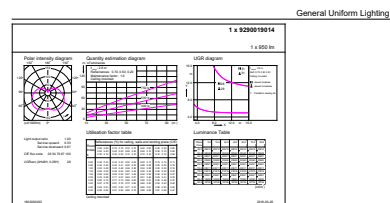

Abmessungsskizzen

Product	D	C
CorePro LED Stick ND 9.5-68W T38 E27 830	37,2 mm	114,3 mm

Photometrische Daten

Spectral Power Distribution Colour - CorePro LED Stick ND 9.5-68W T38 E27 830

General uniform lighting - CorePro LED Stick ND 9.5-68W T38 E27 830