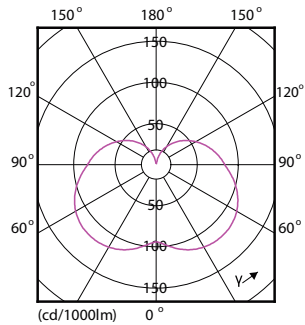

Abmessungsskizzen

Product	D	C
CorePro LED Stick ND 9.5-68W T38 E27 830	37,2 mm	114,3 mm

Photometrische Daten

Spectral Power Distribution Colour - CorePro LED Stick ND 9.5-68W T38 E27 830

General uniform lighting - CorePro LED Stick ND 9.5-68W T38 E27 830

CorePro Kunststoff-LED-Speziallampen

Photometrische Daten

Light Distribution Diagram - CorePro LED Stick ND 9.5-68W T38 E27 830

Lebensdauer

68W E27 Stick FR

Lumen Maintenance Diagram - CorePro LED Stick ND 9.5-68W T38 E27 830