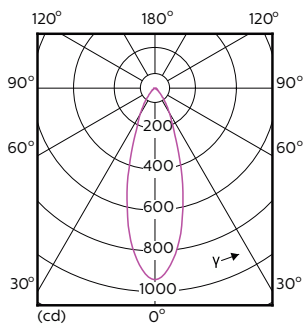

Light Distribution Diagram - MAS LED ExpertColor 5.5-50W GU10 940 36D